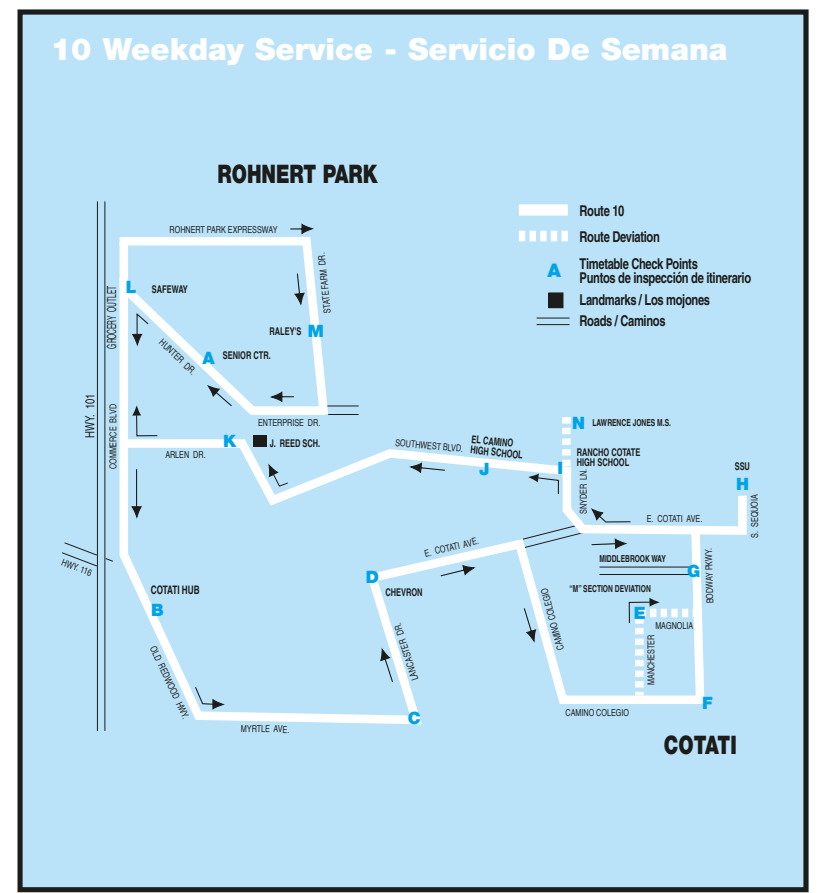

10/12/14 Rohnert Park • Cotati • SSU Local

Weekday Service / Servicio De Semana

10 Rohnert Park - Cotati - SSU													Regular type = AM		Bold type = PM	
	Hunter Drive / Senior Center	Cotati Hub	Lancaster / Myrtle	E. Cotati / Lancaster Dr.	Camino Colegio / Bodway	Sonoma State University	Rancho Cotate High School	Crede High School	Arlen / Santa Alicia	Commerce Blvd. / R.P. Expressway	Raley's Town Center	Hunter Drive / Senior Center	Continues as:	Route	Time	
10	6:30	6:36	6:39	6:41	6:45	6:49	6:52	6:53	6:56	6:58	7:01	7:04	12	7:05		
10	7:15	7:21	7:24	7:26	7:30	7:35	7:39	7:40	7:43	7:45	7:48	7:51	14	8:15		
10	8:15	8:21	8:24	8:26	8:30	8:34	8:37	8:38	8:41	8:43	8:46	8:49	12	9:00		
10	9:00	9:06	9:09	9:11	9:15	9:19	9:22	9:23	9:26	9:28	9:31	9:34	14	9:45		
10	10:30	10:36	10:39	10:41	10:45	10:49	10:52	10:53	10:56	10:58	11:01	11:04	12	11:15		
10	12:45	12:51	12:54	12:56	1:00	1:04	1:07	1:08	1:11	1:13	1:16	1:19	12	1:30		
10	2:15	2:21	2:24	2:26	2:30	2:34	2:37	2:38	2:41	2:43	2:46	2:49	12	3:00		
10	3:00	3:06	3:09	3:11	3:15	3:19	3:22	3:23	3:26	3:28	3:31	3:34	14	3:45		
10	3:45	3:51	3:54	3:56	4:00	4:04	4:07	4:08	4:11	4:13	4:16	4:19	12	4:30		
10	4:30	4:36	4:39	4:41	4:45	4:49	4:52	4:53	4:56	4:58	5:01	5:04	14	5:15		
10	5:15	5:21	5:24	5:26	5:30	5:34	5:37	5:38	5:41	5:43	5:46	5:49	---	---