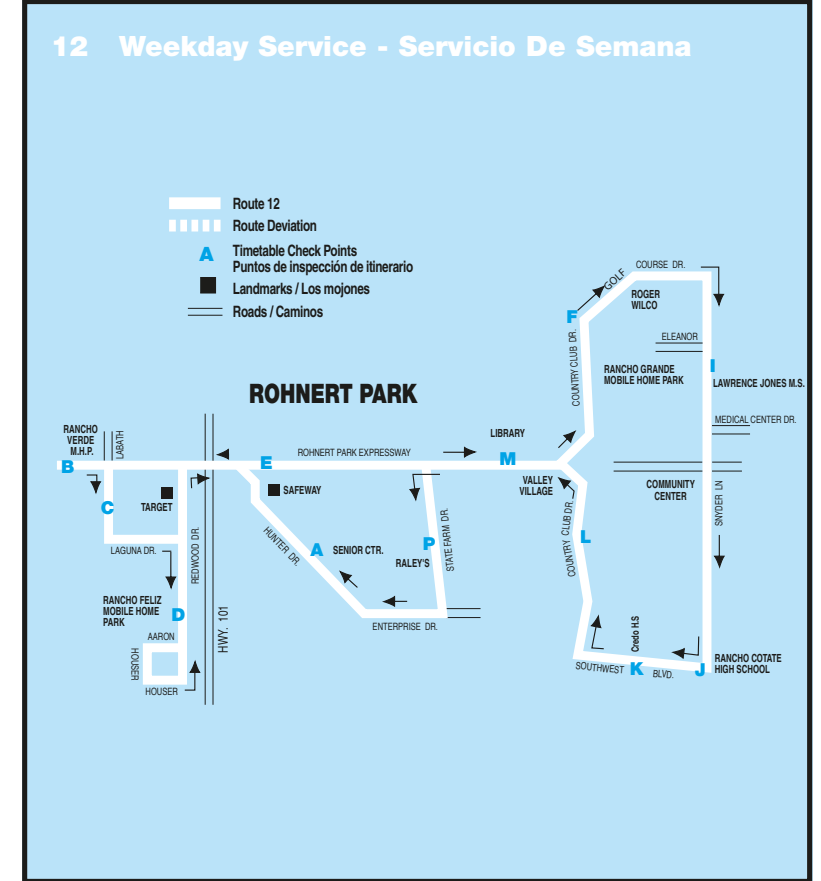

12 14 Northern Rohnert Park																	Regular type = AM		Bold type = PM	
	Hunter Drive / Senior Center	Rancho Verde Mobile Home Park	Reading Cinemas (on Labath Ave.)	Rancho Feliz Mobile Home Park	Chase Bank	Country Club / Golf Course	Fairway / Country Club	Snyder Lane / Holly Ave.	Lawrence Jones Middle School	Rancho Cotate High School	Crede High School	Country Club / Civic Center Dr.	Rohnert Park Library	Kaiser Medical Center	Wal-Mart (parking lot)	Raley's Town Ctr.	Hunter Drive / Senior Center	Continues as:	Route	Time
12	6:35	6:42	6:43	6:45	6:51	6:57	---	---	7:02	7:05	7:06	7:08	7:09	---	---	7:10	7:12	10	7:15	
12	7:05	7:12	7:13	7:15	7:21	7:27	---	---	7:32	7:35	7:36	7:38	7:39	---	---	7:40	7:42	10	8:15	
14	8:15	---	---	---	8:17	8:23	8:24	8:28	8:30	8:33	8:34	8:36	8:37	8:39	8:46	8:55	8:57	10	9:00	
12	9:00	9:07	9:08	9:10	9:16	9:22	---	---	9:27	9:30	9:31	9:33	9:34	---	---	9:35	9:37	---	---	
14	9:45	---	---	---	9:47	9:53	9:54	9:58	10:00	10:03	10:04	10:06	10:07	10:09	10:16	10:25	10:27	10	10:30	
12	11:15	11:22	11:23	11:25	11:31	11:37	---	---	11:42	11:45	11:46	11:48	11:49	---	---	11:50	11:52	14	12:00	
14	12:00	---	---	---	12:02	12:08	12:09	12:13	12:15	12:18	12:19	12:21	12:22	12:24	12:31	12:40	12:42	10	12:45	
12	1:30	1:37	1:38	1:40	1:46	1:52	---	---	1:57	2:00	2:01	2:03	2:04	---	---	2:05	2:07	10	2:15	
14	2:15	---	---	---	2:17	2:23	2:24	2:28	2:30	2:33	2:34	2:36	2:37	2:39	2:46	2:55	2:57	10	3:00	
12	3:00	3:07	3:08	3:10	3:16	3:22	---	---	3:27	3:30	3:31	3:33	3:34	---	---	3:35	3:37	10	3:45	
14	3:45	---	---	---	3:47	3:53	3:54	3:58	4:00	4:03	4:04	4:06	4:07	4:09	4:16	4:25	4:27	10	4:30	
12	4:30	4:37	4:38	4:40	4:46	4:52	---	---	4:57	5:00	5:01	5:03	5:04	---	---	5:05	5:07	10	5:15	
14	5:15	---	---	---	5:17	5:23	5:24	5:28	5:30	5:33	5:34	5:36	5:37	5:39	5:46	5:55	5:57	---	---	