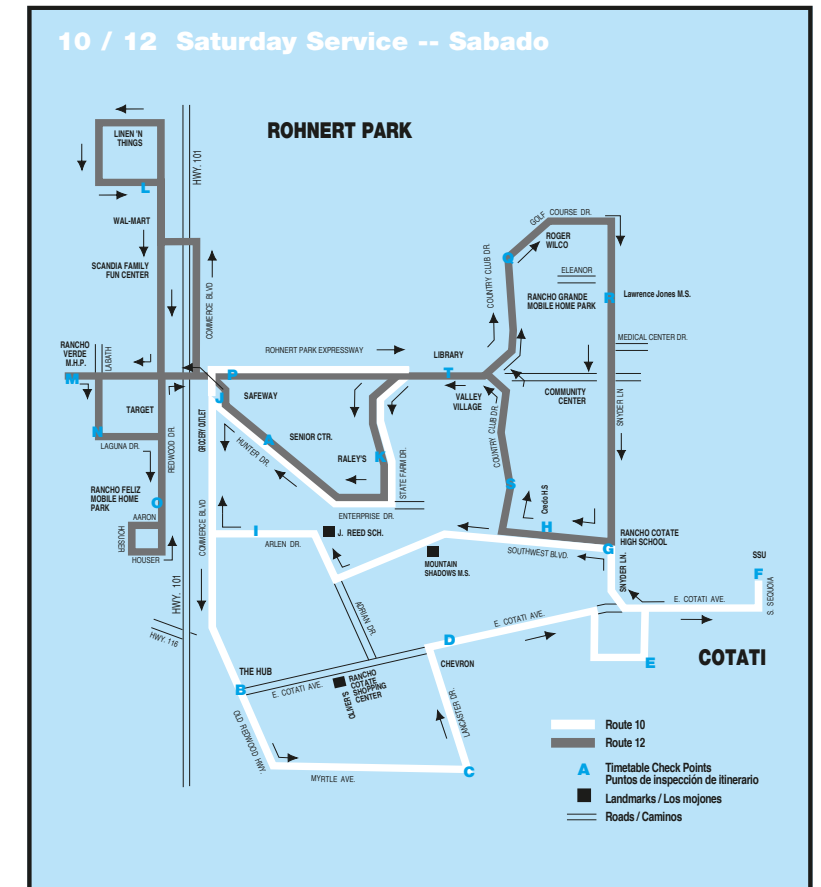

From the column headings, select the appropriate timepoint for your boarding location. **Read DOWN** the column to find the departure time most convenient for you. **Read ACROSS** the schedule from your boarding time to find when you will arrive at your destination.

EFFECTIVE AUGUST 14, 2011