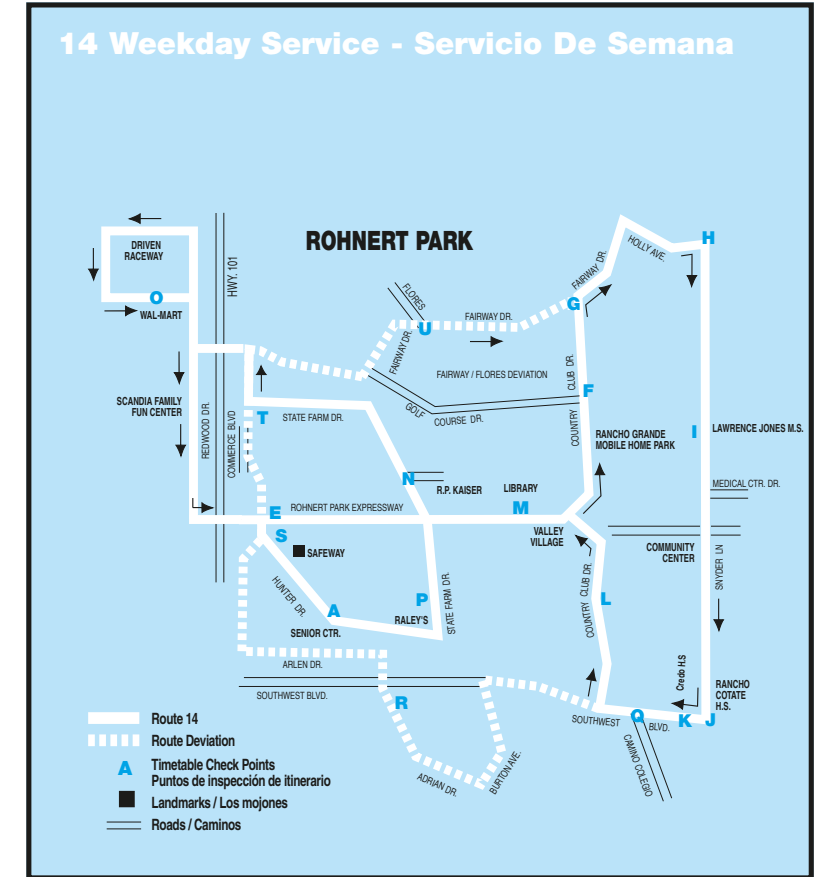

12 Northern Rohnert Park																	Regular type = AM		Bold type = PM	
	Hunter Drive / Senior Center	Wal-Mart (parking lot)	Rancho Verde Mobile Home Park	Reading Cinemas (on Labath Ave.)	Rancho Feliz Mobile Home Park	Chase Bank	Country Club / Golf Course	Lawrence Jones Middle School	Rancho Cotate High School	Crede High School	Country Club / Civic Center Dr.	Rohnert Park Library	Raley's Town Ctr.	Hunter Drive / Senior Center	Continues as:	Route	Time			
12	9:00	9:06	9:13	9:14	9:16	9:22	9:28	9:32	9:35	9:36	9:38	9:39	9:41	9:43	10	10:00				
12	10:45	10:51	10:58	10:59	11:01	11:07	11:13	11:17	11:20	11:21	11:23	11:24	11:26	11:28	10	11:45				
12	1:00	1:06	1:13	1:14	1:16	1:22	1:28	1:32	1:35	1:36	1:38	1:39	1:41	1:43	10	2:00				
12	2:45	2:51	2:58	2:59	3:01	3:07	3:13	3:17	3:20	3:21	3:23	3:24	3:26	3:28	10	3:45