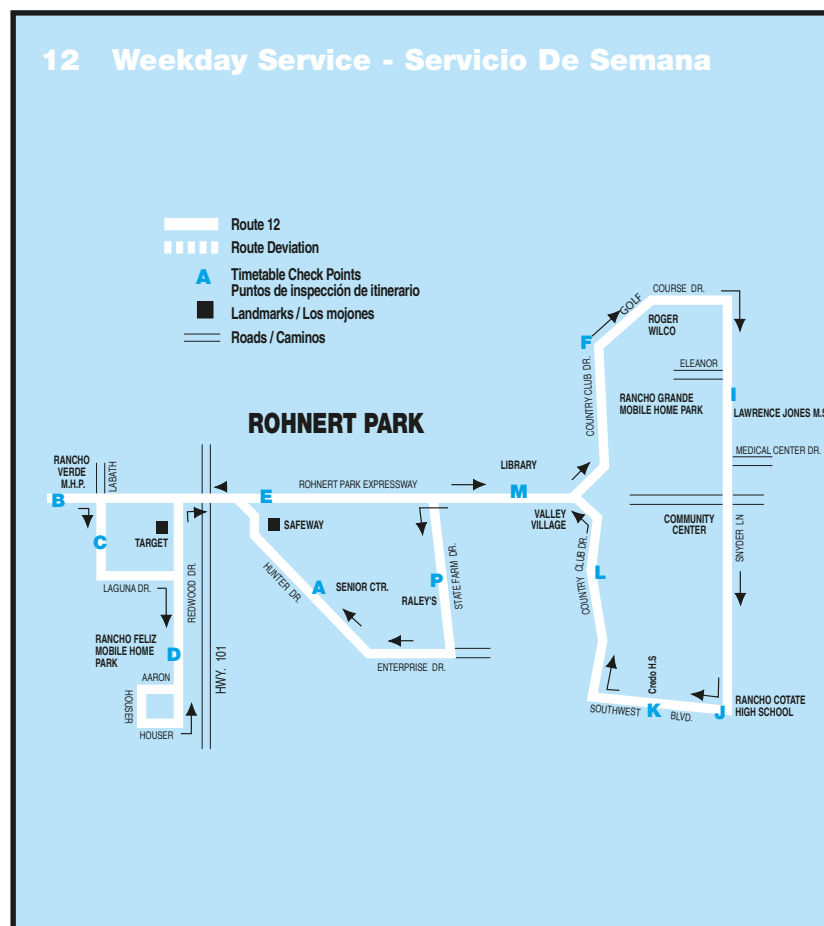

# 10/12/14 Rohnert Park • Cotati • SSU Local

10 School Commute Service - School Days Only											
	Rancho Cotate High School	Lawrence Jones Middle School	Hunter Drive / Senior Center	Cotati Hub	Lancaster / Myrtle	E. Cotati Ave / Lancaster Dr.	Manchester Ave. / Magnolia	Bodway Parkway / Middlebrook Way	Rancho Cotate High School	Credo High School	Lawrence Jones Middle School
Route	I	N	A	B	C	D	E	G	I	J	N
10	---	---	7:15	7:21	7:24	7:26	7:31	7:34	7:39	7:40	---
10T	---	---	7:35	7:41	7:44	7:46	7:51	7:54	---	---	8:05
10T	---	2:48	---	3:00	3:03	3:04	3:08	3:10	---	---	---
10T	2:58	---	---	3:10	3:13	3:14	3:18	3:20	---	---	---

= Recommended school commute trip

12 14 School Commute Service - School Days Only - Mobile Home Parks, Flores/Fairway															
	Lawrence Jones Middle School	Rancho Cotate High School	Hunter Drive / Senior Center	Rancho Verde Mobile Home Park	Rancho Feliz Mobile Home Park	Country Club / Golf Course	Southwest / Camino Colegio	Adrian / Southwest	Commerce Blvd / RP Express way	Commerce Blvd / State Farm	Fairway / Flores	Country Club / Fairway	Snyder Lane / Holly	Lawrence Jones Middle School	Rancho Cotate High School
Route	I	J	A	B	D	F	Q	R	S	T	U	G	H	I	J
12	---	---	7:05	7:12	7:15	7:27	---	---	---	---	---	---	---	7:32	7:35
14T	---	---	---	---	---	---	---	---	---	---	7:20	7:21	7:24	7:26	7:29
12T	---	---	---	7:45	7:48	8:00	---	---	---	---	---	---	---	8:05	---
14T	---	---	---	---	---	---	7:35	7:42	7:47	7:49	7:51	7:52	7:55	7:57	---
12T	2:48	2:58	---	3:08	3:11	---	---	---	---	---	---	---	---	---	---
14T	2:48	2:58	---	---	---	---	3:00	3:07	3:12	3:14	3:16	3:17	3:20	---	---

= Recommended school commute trip

From the column headings, select the appropriate timepoint for your boarding location. **Read DOWN** the column to find the departure time most convenient for you. **Read ACROSS** the schedule from your boarding time to find when you will arrive at your destination.