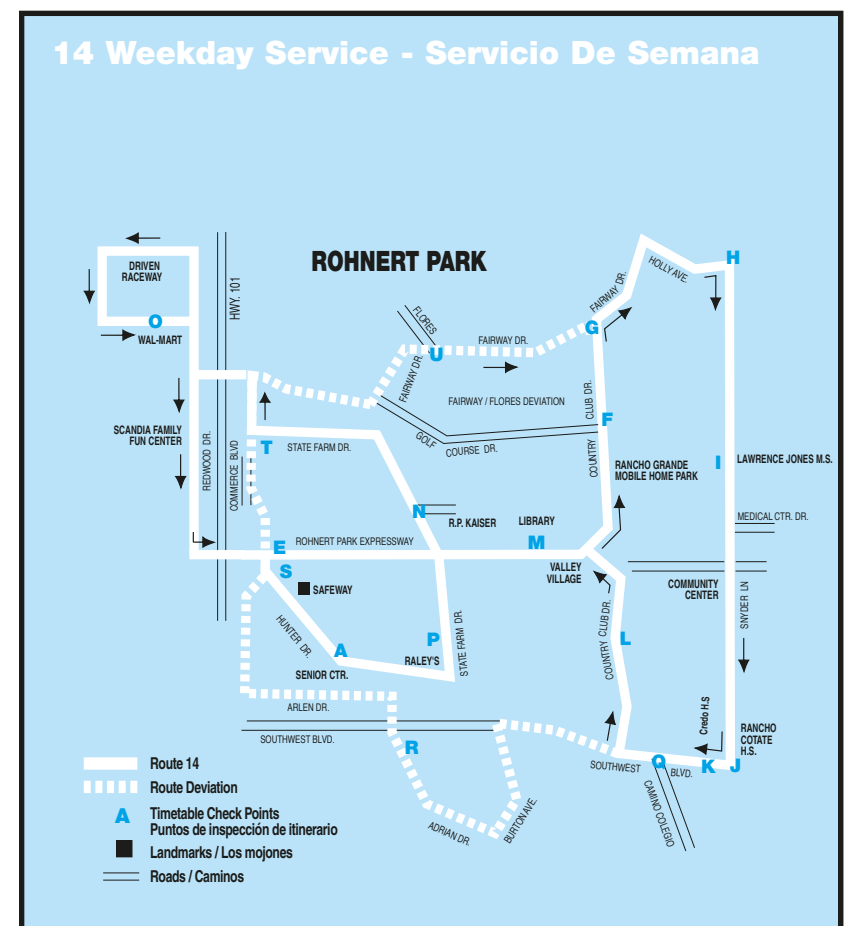

# 10/12/14 Rohnert Park • Cotati • SSU Local

10 School Commute Service - School Days Only											
	Rancho Cotate High School	Lawrence Jones Middle School	Hunter Drive / Senior Center	Cotati Hub	Lancaster / Myrtle	E. Cotati Ave / Lancaster Dr.	Manchester Ave. / Magnolia	Bodway Parkway / Middlebrook Way	Rancho Cotate High School	Credo High School	Lawrence Jones Middle School
Route	I	N	A	B	C	D	E	G	I	J	N
10	---	---	7:15	7:21	7:24	7:26	7:31	7:34	7:39	7:40	---
10T	---	---	7:35	7:41	7:44	7:46	7:51	7:54	---	---	8:05
10T	---	2:48	---	3:00	3:03	3:04	3:08	3:10	---	---	---
10T	2:58	---	---	3:10	3:13	3:14	3:18	3:20	---	---	---

= Recommended school commute trip

12 14 School Commute Service - School Days Only - Mobile Home Parks, Flores/Fairway															
	Lawrence Jones Middle School	Rancho Cotate High School	Hunter Drive / Senior Center	Rancho Verde Mobile Home Park	Rancho Feliz Mobile Home Park	Country Club / Golf Course	Southwest / Camino Colegio	Adrian / Southwest	Commerce Blvd / RP Express way	Commerce Blvd / State Farm	Fairway / Flores	Country Club / Fairway	Snyder Lane / Holly	Lawrence Jones Middle School	Rancho Cotate High School
Route	I	J	A	B	D	F	Q	R	S	T	U	G	H	I	J
12	---	---	7:05	7:12	7:15	7:27	---	---	---	---	---	---	---	7:32	7:35
14T	---	---	---	---	---	---	---	---	---	---	7:20	7:21	7:24	7:26	7:29
12T	---	---	---	7:45	7:48	8:00	---	---	---	---	---	---	---	8:05	---
14T	---	---	---	---	---	---	7:35	7:42	7:47	7:49	7:51	7:52	7:55	7:57	---
12T	2:48	2:58	---	3:08	3:11	---	---	---	---	---	---	---	---	---	---
14T	2:48	2:58	---	---	---	---	3:00	3:07	3:12	3:14	3:16	3:17	3:20	---	---

= Recommended school commute trip

From the column headings, select the appropriate timepoint for your boarding location. **Read DOWN** the column to find the departure time most convenient for you. **Read ACROSS** the schedule from your boarding time to find when you will arrive at your destination.