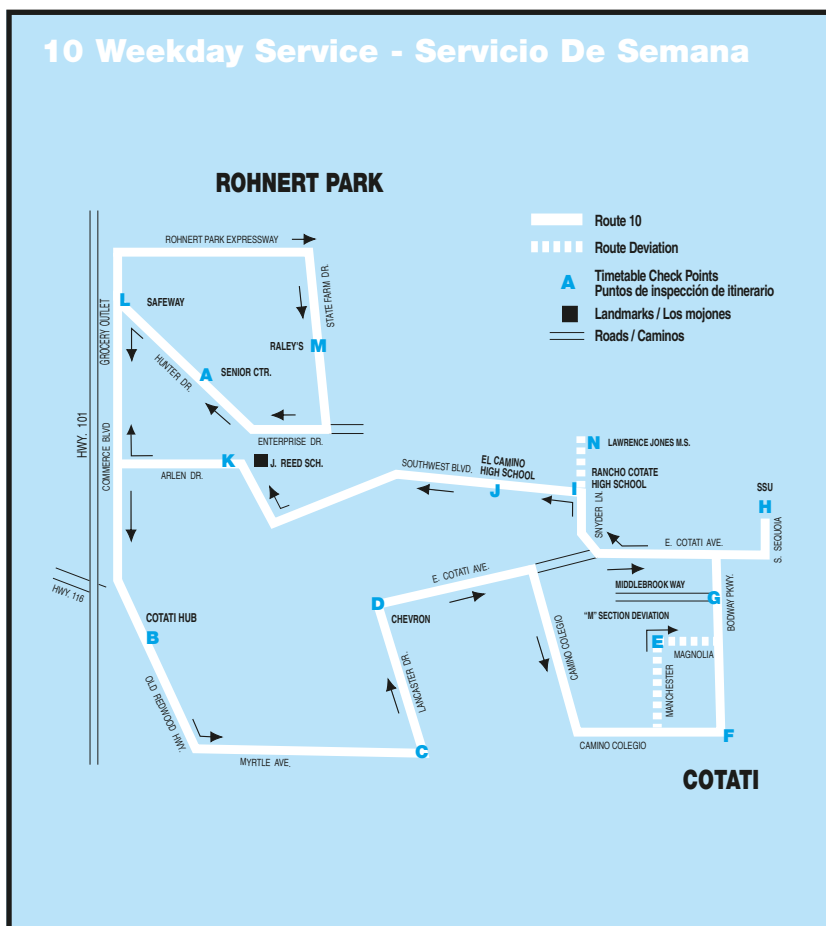

# 10/12/14 Rohnert Park • Cotati • SSU Local

10 School Commute Service - School Days Only											
	Rancho Cotate High School	Lawrence Jones Middle School	Hunter Drive / Senior Center	Cotati Hub	Lancaster / Myrtle	E. Cotati Ave / Lancaster Dr.	Manchester Ave. / Magnolia	Bodway Parkway / Middlebrook Way	Rancho Cotate High School	Credo High School	Lawrence Jones Middle School
Route	I	N	A	B	C	D	E	G	I	J	N
10	---	---	7:15	7:21	7:24	7:26	7:31	7:34	7:39	7:40	---
10T	---	---	7:35	7:41	7:44	7:46	7:51	7:54	---	---	8:05
10T	---	2:48	---	3:00	3:03	3:04	3:08	3:10	---	---	---
10T	2:58	---	---	3:10	3:13	3:14	3:18	3:20	---	---	---

= Recommended school commute trip

12 14 School Commute Service - School Days Only - Mobile Home Parks, Flores/Fairway															
	Lawrence Jones Middle School	Rancho Cotate High School	Hunter Drive / Senior Center	Rancho Verde Mobile Home Park	Rancho Feliz Mobile Home Park	Country Club / Golf Course	Southwest / Camino Colegio	Adrian / Southwest	Commerce Blvd / RP Express way	Commerce Blvd / State Farm	Fairway / Flores	Country Club / Fairway	Snyder Lane / Holly	Lawrence Jones Middle School	Rancho Cotate High School
Route	I	J	A	B	D	F	Q	R	S	T	U	G	H	I	J
12	---	---	7:05	7:12	7:15	7:27	---	---	---	---	---	---	---	7:32	7:35
14T	---	---	---	---	---	---	---	---	---	---	7:20	7:21	7:24	7:26	7:29
12T	---	---	---	7:45	7:48	8:00	---	---	---	---	---	---	---	8:05	---
14T	---	---	---	---	---	---	7:35	7:42	7:47	7:49	7:51	7:52	7:55	7:57	---
12T	2:48	2:58	---	3:08	3:11	---	---	---	---	---	---	---	---	---	---
14T	2:48	2:58	---	---	---	---	3:00	3:07	3:12	3:14	3:16	3:17	3:20	---	---

= Recommended school commute trip

From the column headings, select the appropriate timepoint for your boarding location. **Read DOWN** the column to find the departure time most convenient for you. **Read ACROSS** the schedule from your boarding time to find when you will arrive at your destination.