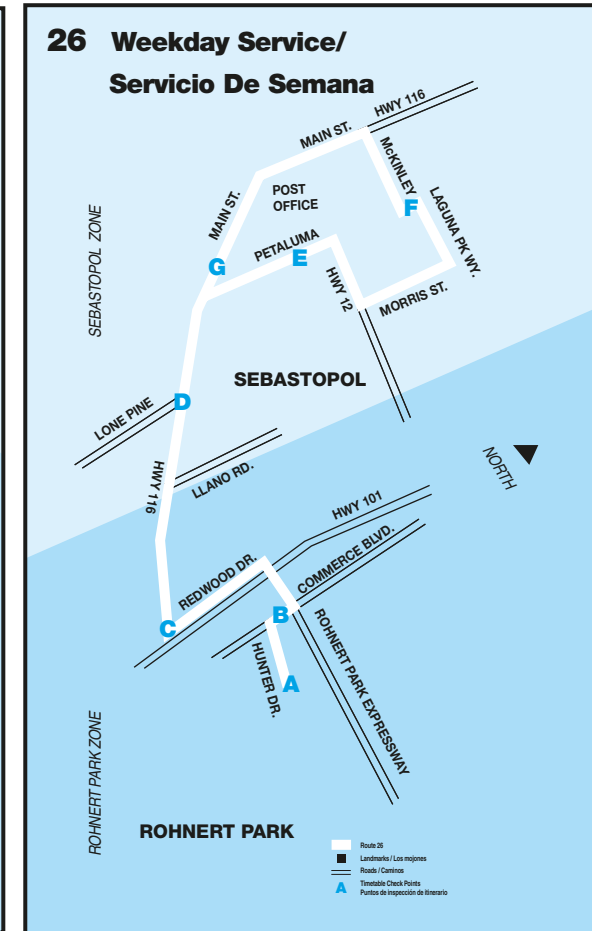

Route 22 East					
SEBASTOPOL			SANTA ROSA		
Laguna Park Way / Sebastopol Hub	Sebastopol Post Office	Petaluma Ave / Abbott	Earle Baum Ctr. (Occidental Rd.)	S.R. Corporate Ctr. (The Lakes)	Santa Rosa Transit Mall
D	E	F	C	B	A
7:50	7:52	7:59	8:07	8:10	8:19
8:54	8:56	9:03	9:11	9:14	9:23
3:54	3:56	4:03	4:11	4:14	4:23
4:54	4:56	5:03	----	5:12	5:21

26 • Sebastopol • Rohnert Park

WEEKDAY SERVICE / SERVICIO DE SEMANA

Route 26 West						
ROHNERT PARK			SEBASTOPOL			
Hunter Drive	TRANSFERS from: Route 44N from Pet. & SSU (Comm & RPX)	Commerce Blvd. / RP Expwy.	Redwood Dr. / Hwy. 116	Hwy. 116 / Lone Pine	Petaluma Ave. / Abbott	Laguna Park Way / Sebastopol Hub
A	B	B	C	D	E	F
6:35	----	6:37	6:39	6:46	6:54	6:59
7:35	7:12	7:37	7:39	7:46	7:54	7:59
3:35	3:29	3:37	3:39	3:46	3:54	3:59
4:35	4:34	4:37	4:39	4:46	4:54	4:59
5:35	5:09	5:37	5:39	5:46	5:54	5:59*

Route 26 East						
SEBASTOPOL			ROHNERT PARK			
Laguna Park Way / Sebastopol Hub	Sebastopol Post Office	Hwy. 116 / Lone Pine	Redwood Dr. / Hwy. 116	Commerce Blvd. / RP Expwy.	TRANSFERS to: Rt. 44S to SSU & Pet. (Comm & RPX)	Hunter Drive
F	G	D	C	B	A	B
7:02	7:05	7:13	7:18	7:22	7:39	7:25
8:02	8:05	8:13	8:18	8:22	8:35	8:25
3:02	3:05	3:13	3:18	3:22	3:37	3:25
4:02	4:05	4:13	4:18	4:22	----	4:25
5:02	5:05	5:13	5:18	5:22	5:35	5:25

*Will serve Burbank Height upon request only

Regular type = AM **Bold type = PM**

From the column headings, select the appropriate timepoint for your boarding location. **Read DOWN** the column to find the departure time most convenient for you. **Read ACROSS** the schedule from your boarding time to find when you will arrive at your destination.