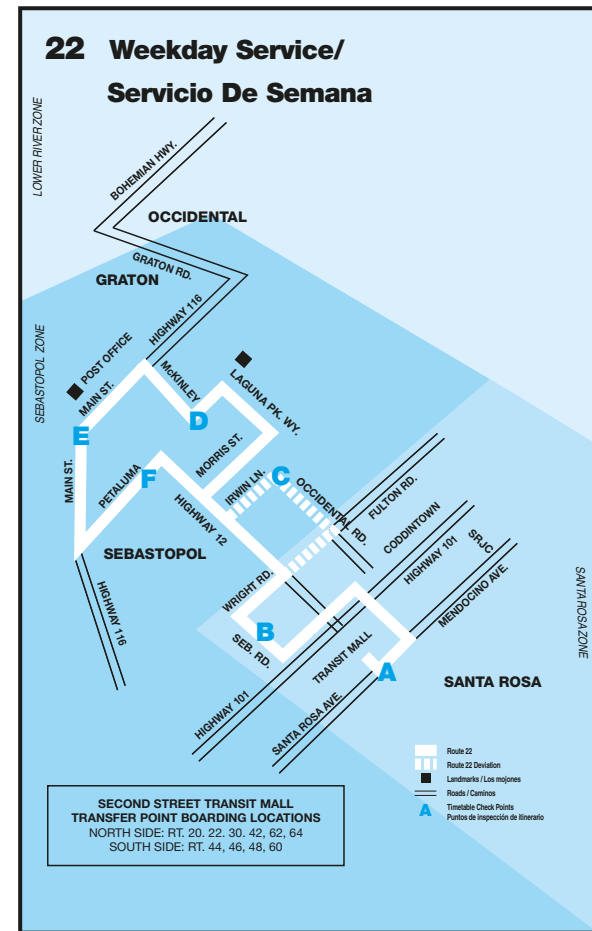

Route 22 East					
SEBASTOPOL			SANTA ROSA		
Laguna Park Way / Sebastopol Hub	Sebastopol Post Office	Petaluma Ave / Abbott	Earle Baum Ctr. (Occidental Rd.)	S.R. Corporate Ctr. (The Lakes)	Santa Rosa Transit Mall
D	E	F	C	B	A
7:50	7:52	7:59	8:07	8:10	8:19
8:54	8:56	9:03	9:11	9:14	9:23
3:54	3:56	4:03	4:11	4:14	4:23
4:54	4:56	5:03	----	5:12	5:21

26 • Sebastopol • Rohnert Park

WEEKDAY SERVICE / SERVICIO DE SEMANA

Route 26 West						
ROHNERT PARK			SEBASTOPOL			
Hunter Drive	TRANSFERS from: Route 44N from Pet. & SSU (Comm & RPX)	Commerce Blvd. / RP Expwy.	Redwood Dr. / Hwy. 116	Hwy. 116 / Lone Pine	Petaluma Ave. / Abbott	Laguna Park Way / Sebastopol Hub
A	B	B	C	D	E	F
6:35	----	6:37	6:39	6:46	6:54	6:59
7:35	7:12	7:37	7:39	7:46	7:54	7:59
3:35	3:29	3:37	3:39	3:46	3:54	3:59
4:35	4:34	4:37	4:39	4:46	4:54	4:59
5:35	5:09	5:37	5:39	5:46	5:54	5:59*

Route 26 East						
SEBASTOPOL			ROHNERT PARK			
Laguna Park Way / Sebastopol Hub	Sebastopol Post Office	Hwy. 116 / Lone Pine	Redwood Dr. / Hwy. 116	Commerce Blvd. / RP Expwy.	TRANSFERS to: Rt. 44S to SSU & Pet. (Comm & RPX)	Hunter Drive
F	G	D	C	B	A	B
7:02	7:05	7:13	7:18	7:22	7:39	7:25
8:02	8:05	8:13	8:18	8:22	8:35	8:25
3:02	3:05	3:13	3:18	3:22	3:37	3:25
4:02	4:05	4:13	4:18	4:22	----	4:25
5:02	5:05	5:13	5:18	5:22	5:35	5:25

*Will serve Burbank Height upon request only

Regular type = AM **Bold type = PM**

From the column headings, select the appropriate timepoint for your boarding location. **Read DOWN** the column to find the departure time most convenient for you. **Read ACROSS** the schedule from your boarding time to find when you will arrive at your destination.