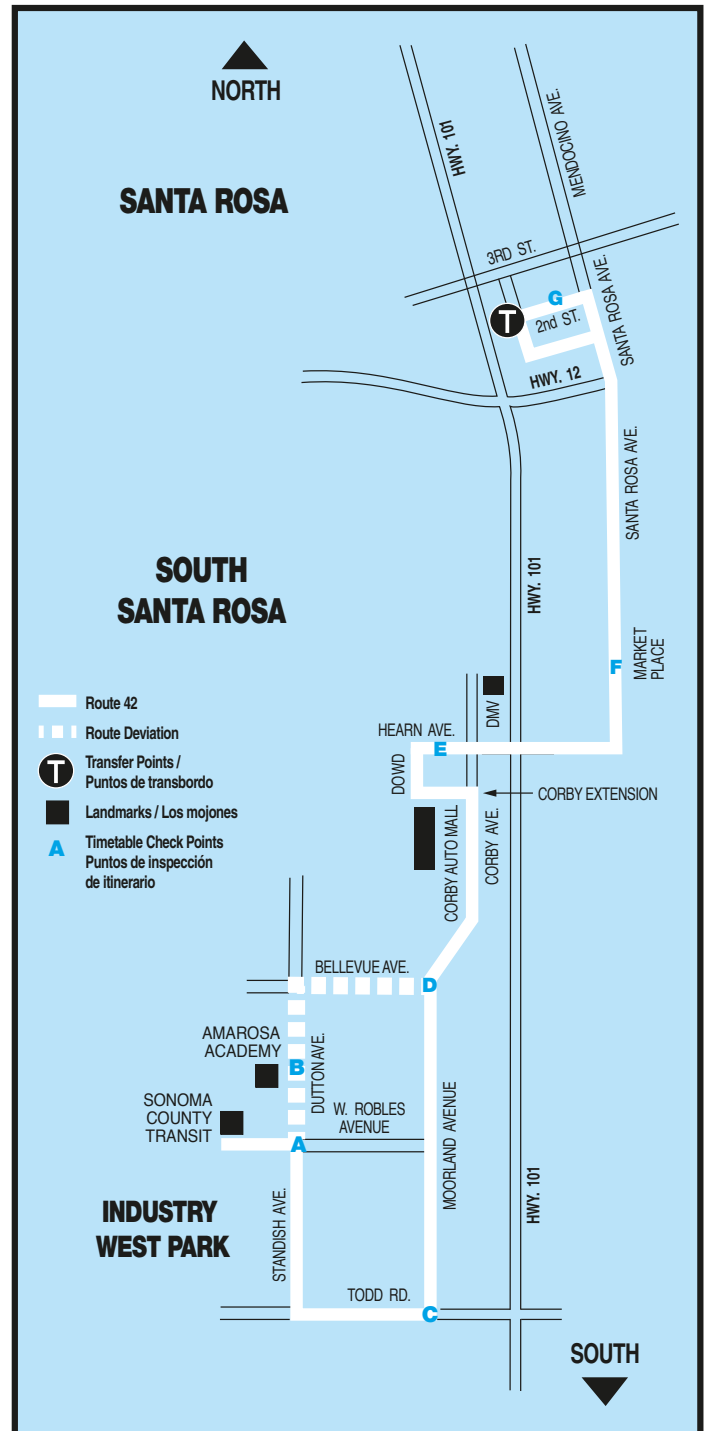

42 Santa Rosa • Industry West Park

WEEKDAY SERVICE -- SERVICIO DE SEMANA

| South / sur | | | | | | |
|-------------------------|--------------------------------|-------------------------|-------------------------------|--------------------------|-----------------|--------------------------------|
| SANTA ROSA | | | | | | |
| Santa Rosa Transit Mall | Market Place (Santa Rosa Ave.) | Hearn Ave. / Corby Ave. | Bellevue Ave. / Moorland Ave. | Moorland Ave. / Todd Rd. | Amarosa Academy | W. Robles Ave. / Standish Ave. |
| G | F | E | D | C | B | A |
| 7:35 | 7:42 | 7:45 | 7:48 | 7:51 | 7:55* | 8:00 |
| 9:05 | 9:12 | 9:15 | 9:18 | 9:21 | ---- | 9:25 |
| 3:25 | 3:32 | 3:35 | 3:38 | 3:41 | ---- | 3:45 |
| 4:20 | 4:27 | 4:30 | 4:33 | 4:36 | ---- | 4:40 |
| 5:45 | 5:52 | 5:55 | 5:58 | 6:01 | ---- | 6:05 |

Regular type = AM **Bold type = PM** * School Days Only

| North / norte | | | | | | |
|--------------------------------|-----------------|--------------------------|-------------------------------|------------------------|--------------------------------|-------------------------|
| SANTA ROSA | | | | | | |
| W. Robles Ave. / Standish Ave. | Amarosa Academy | Moorland Ave. / Todd Rd. | Bellevue Ave. / Moorland Ave. | Dowd Ave. / Hearn Ave. | Market Place (Santa Rosa Ave.) | Santa Rosa Transit Mall |
| A | B | C | D | E | F | G |
| 6:20 | ---- | 6:23 | 6:26 | 6:29 | 6:32 | 6:40 |
| 7:20 | ---- | 7:23 | 7:26 | 7:29 | 7:32 | 7:40 |
| 8:20 | ---- | 8:23 | 8:26 | 8:29 | 8:32 | 8:40 |
| 2:28 | 2:35* | 2:38 | 2:41 | 2:44 | 2:47 | 2:55 |
| 4:35 | ---- | 4:38 | 4:41 | 4:44 | 4:47 | 4:55 |

Regular type = AM **Bold type = PM** * School Days Only

From the column headings, select the appropriate timepoint for your boarding location. **Read DOWN** the column to find the departure time most convenient for you. **Read ACROSS** the schedule from your boarding time to find when you will arrive at your destination.