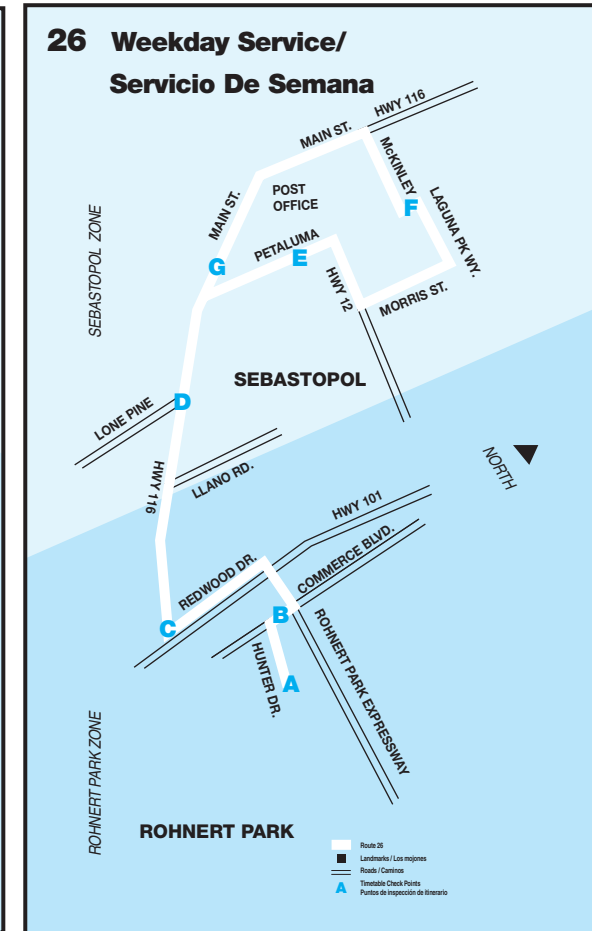

Route 22 East					
SEBASTOPOL			SANTA ROSA		
Laguna Park Way / Sebastopol Hub	Sebastopol Post Office	Petaluma Ave / Abbott	Earle Baum Ctr. (Occidental Rd.)	S.R. Corporate Ctr. (The Lakes)	Santa Rosa Transit Mall
D	E	F	C	B	A
8:02	8:04	8:11	8:19	8:22	8:31
9:19	9:21	9:28	9:36	9:39	9:48
4:03	4:05	4:12	4:20	4:23	4:32
5:09	5:11	5:18	---	5:27	5:38

26 • Sebastopol • Rohnert Park

WEEKDAY SERVICE / SERVICIO DE SEMANA

Route 26 West						
ROHNERT PARK			SEBASTOPOL			
Hunter Drive	TRANSFERS from: Route 44N from Pet. & SSU (Comm & RPX)	Commerce Blvd. / RP Expwy.	Redwood Dr. / Hwy. 116	Hwy. 116 / Lone Pine	Petaluma Ave. / Abbott	Laguna Park Way / Sebastopol Hub
A	B	B	C	D	E	F
6:35	---	6:37	6:39	6:46	6:54	6:59
7:35	7:12	7:37	7:39	7:46	7:54	7:59
3:35	3:29	3:37	3:39	3:46	3:54	3:59
4:35	4:34	4:37	4:39	4:46	4:54	4:59
5:35	5:09	5:37	5:39	5:46	5:54	5:59*

Route 26 East						
SEBASTOPOL			ROHNERT PARK			
Laguna Park Way / Sebastopol Hub	Sebastopol Post Office	Hwy. 116 / Lone Pine	Redwood Dr. / Hwy. 116	Commerce Blvd. / RP Expwy.	TRANSFERS to: Rt. 44S to SSU & Pet. (Comm & RPX)	Hunter Drive
F	G	D	C	B	A	B
7:02	7:05	7:13	7:18	7:22	7:39	7:25
8:02	8:05	8:13	8:18	8:22	8:35	8:25
3:02	3:05	3:13	3:18	3:22	3:37	3:25
4:02	4:05	4:13	4:18	4:22	---	4:25
5:02	5:05	5:13	5:18	5:22	5:35	5:25

*Will serve Burbank Height upon request only

Regular type = AM **Bold type = PM**

Effective Decemeber 11, 2011

From the column headings, select the appropriate timepoint for your boarding location. **Read DOWN** the column to find the departure time most convenient for you. **Read ACROSS** the schedule from your boarding time to find when you will arrive at your destination.