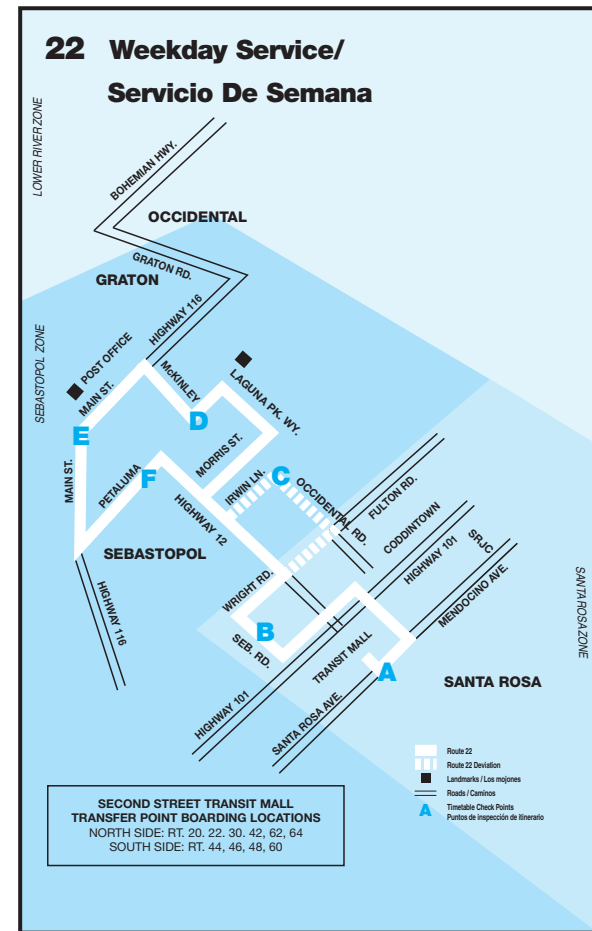

Route 22 East					
SEBASTOPOL			SANTA ROSA		
Laguna Park Way / Sebastopol Hub	Sebastopol Post Office	Petaluma Ave / Abbott	Earle Baum Ctr. (Occidental Rd.)	S.R. Corporate Ctr. (The Lakes)	Santa Rosa Transit Mall
D	E	F	C	B	A
8:02	8:04	8:11	8:19	8:22	8:31
9:19	9:21	9:28	9:36	9:39	9:48
4:03	4:05	4:12	4:20	4:23	4:32
5:09	5:11	5:18	---	5:27	5:38

26 • Sebastopol • Rohnert Park

WEEKDAY SERVICE / SERVICIO DE SEMANA

Route 26 West						
ROHNERT PARK			SEBASTOPOL			
Hunter Drive	TRANSFERS from: Route 44N from Pet. & SSU (Comm & RPX)	Commerce Blvd. / RP Expwy.	Redwood Dr. / Hwy. 116	Hwy. 116 / Lone Pine	Petaluma Ave. / Abbott	Laguna Park Way / Sebastopol Hub
A	B	B	C	D	E	F
6:35	---	6:37	6:39	6:46	6:54	6:59
7:35	7:12	7:37	7:39	7:46	7:54	7:59
3:35	3:29	3:37	3:39	3:46	3:54	3:59
4:35	4:34	4:37	4:39	4:46	4:54	4:59
5:35	5:09	5:37	5:39	5:46	5:54	5:59*

Route 26 East						
SEBASTOPOL			ROHNERT PARK			
Laguna Park Way / Sebastopol Hub	Sebastopol Post Office	Hwy. 116 / Lone Pine	Redwood Dr. / Hwy. 116	Commerce Blvd. / RP Expwy.	TRANSFERS to: Rt. 44S to SSU & Pet. (Comm & RPX)	Hunter Drive
F	G	D	C	B	A	B
7:02	7:05	7:13	7:18	7:22	7:39	7:25
8:02	8:05	8:13	8:18	8:22	8:35	8:25
3:02	3:05	3:13	3:18	3:22	3:37	3:25
4:02	4:05	4:13	4:18	4:22	---	4:25
5:02	5:05	5:13	5:18	5:22	5:35	5:25

*Will serve Burbank Height upon request only

Regular type = AM **Bold type = PM**

Effective Decemeber 11, 2011

From the column headings, select the appropriate timepoint for your boarding location. **Read DOWN** the column to find the departure time most convenient for you. **Read ACROSS** the schedule from your boarding time to find when you will arrive at your destination.