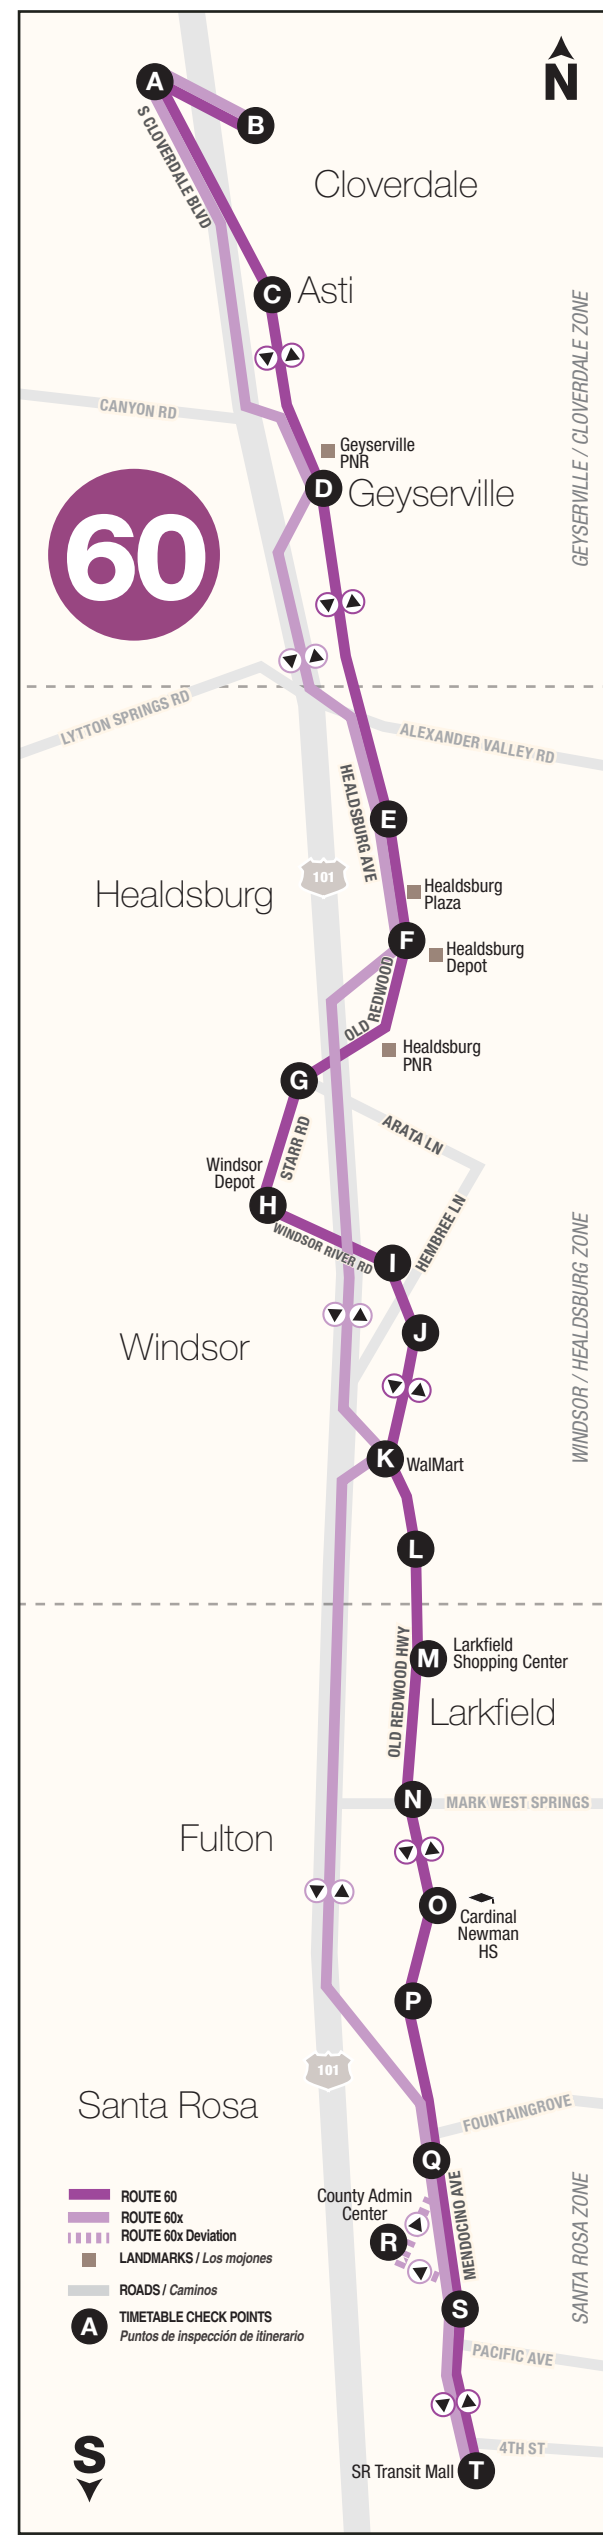

Weekend Service / Servicio A Fin De Semana

Southbound AM				Northbound PM			
	Route	56	56		Route	56	56
CLOVERDALE Cloverdale Depot	A	9:15	11:15	SMART Airport Station (Northbound arrives)	D	4:02	6:02
HEALDSBURG Healdsburg Depot	B	9:36	11:36	SANTA ROSA Airport Blvd - SMART Station	D	4:15	6:15
WINDSOR Windsor Depot	C	9:49	11:49	WINDSOR Windsor Depot	C	4:25	6:25
SANTA ROSA Airport Blvd - SMART Station	D	9:59	11:59	HEALDSBURG Healdsburg Depot	B	4:38	6:38
SMART Airport Station (Southbound departs)	D	10:13	12:13	CLOVERDALE Cloverdale Depot	A	4:58	6:58

Cloverdale // Healdsburg // Santa Rosa

Weekday Service / Servicio De Semana

South / Sur table containing departure times for routes B through T, including destinations like Cloverdale Depot, Healdsburg Ave., and Santa Rosa locations.

North / Norte table containing departure times for routes T through B, including destinations like Santa Rosa Transit Mall, Healdsburg Plaza, and Cloverdale Depot.

Weekend Service / Servicio A Fin De Semana

South / Sur table for weekend service, showing departure times for routes B through T.

North / Norte table for weekend service, showing departure times for routes T through B.