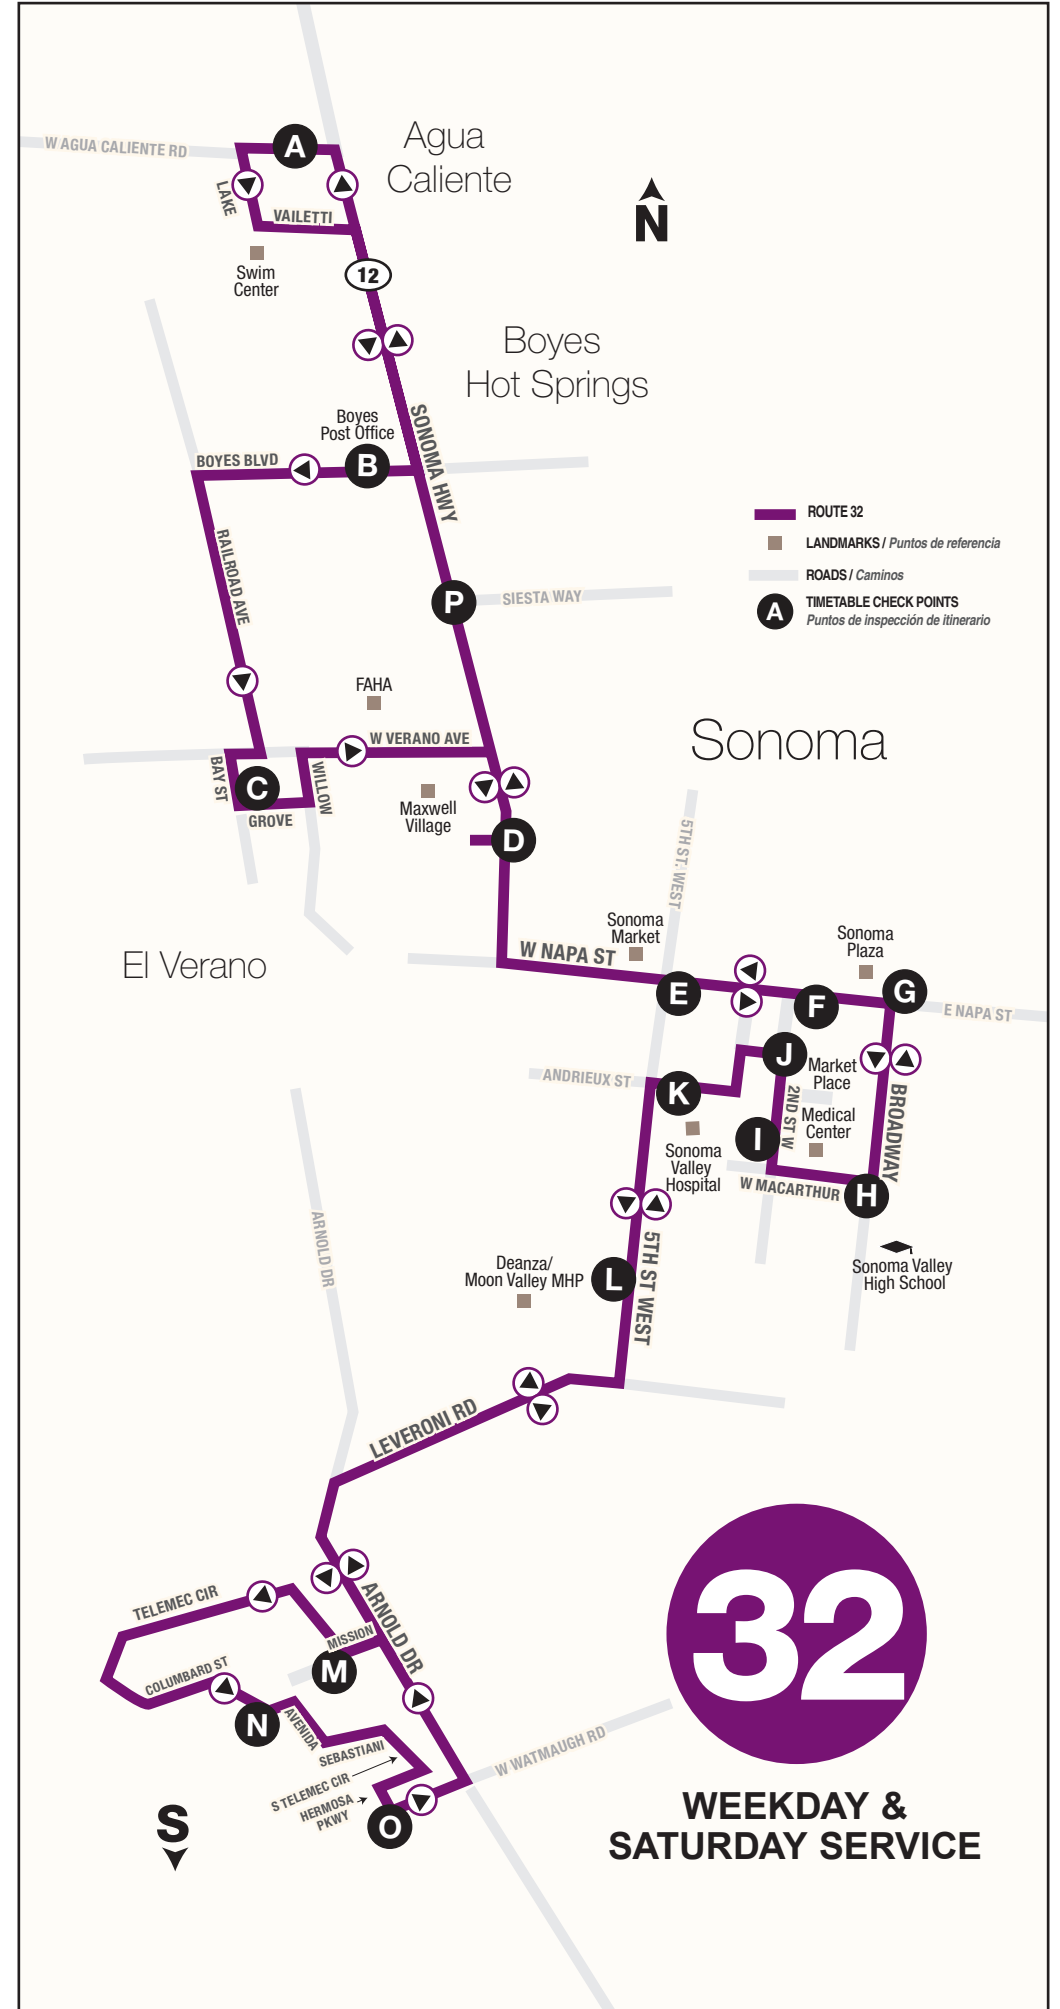

North / Norte		Bold type = PM											
Route	32	32	32	32	32	32	32	32	32	32	32	32	32
Hermosa Pkwy./ Watmaugh	O	----	----	9:22	10:07	10:52	11:37	----	----	1:52	2:37	----	----
DeAnza / Moon Valley MHP (inside)	L	----	8:38	9:28	10:13	10:58	11:43	----	1:08	1:58	2:43	3:23	----
Sonoma Valley Hospital	K	----	8:40	9:30	10:15	11:00	11:45	----	1:10	2:00	2:45	3:25	----
Sonoma Marketplace (Mid-Center Stop)	J	----	8:42	9:32	10:17	11:02	11:47	----	1:12	2:02	2:47	3:27	----
2nd St. W./ Andrieux (ac. Son. Medical Ctr.)	I	----	YES	YES	YES	YES	YES	----	YES	YES	YES	YES	----
MacArthur / Broadway (Ac. Sonoma Vly. H.S.)	H	----	8:46	9:36	10:21	11:06	11:51	----	1:16	2:06	2:51	3:31	----
Sonoma Plaza (Arrives)	G	----	8:53	9:38	10:23	11:08	11:53	----	1:23	2:08	2:53	3:38	----
Sonoma Plaza (Departs)	G	8:10	8:55	9:40	----	11:10	11:55	12:40	1:25	2:10	2:55	3:40	----
Sonoma Marketplace (Whole Foods)	F	8:12	8:57	9:42	----	11:12	11:57	12:42	1:27	2:12	2:57	3:42	----
W. Napa St. / 5th St. W. (ac. Safeway)	E	8:15	9:00	9:45	----	11:15	12:00	12:45	1:30	2:15	3:00	3:45	----
Maxwell Village Shopping Center (Inside)	D	8:18	9:03	9:48	----	11:18	12:03	12:48	1:33	2:18	3:03	3:48	----
Fiesta Plaza	P	8:23	9:08	9:53	----	11:23	12:08	12:53	1:38	2:23	3:08	3:53	----
Agua Caliente Rd. / Highway 12	A	8:28	9:13	9:58	----	11:28	12:13	12:58	1:43	2:28	3:13	3:58	----

Saturday Service / Servicio durante los sábados

South / Sur		Bold type = PM				
Route	32	32	32	32	32	
Agua Caliente Rd./ Highway 12	A	9:00	10:15	11:30	1:00	2:15
Boyes Blvd. / Post Office	B	9:04	10:19	11:34	1:04	2:19
Verano Ave. / Bay St.	C	9:09	10:24	11:39	1:09	2:24
Maxwell Village on Highway 12	D	9:15	10:30	11:45	1:15	2:30
W. Napa St. / 5th St. W. (front of Safeway)	E	9:17	10:32	11:47	1:17	2:32
Sonoma Marketplace (on West Napa)	F	9:19	10:34	11:49	1:19	2:34
Sonoma Plaza (Arrives)	G	9:25	10:40	11:55	1:25	2:40
Sonoma Plaza (Departs)	G	9:35	10:50	----	1:35	----
MacArthur / Broadway (Ac. Sonoma Vly. H.S.)	H	9:37	10:52	----	1:37	----
2nd St. W./ Andrieux (Son. Medical Ctr.)	I	YES	YES	----	YES	----
Sonoma Marketplace (Mid-Center Stop)	J	9:39	10:54	----	1:39	----
Sonoma Valley Hospital	K	9:41	10:56	----	1:41	----
DeAnza / Moon Valley MHP (inside)	L	9:43	10:58	----	1:43	----

North / Norte		Bold type = PM			
Route	32	32	32	32	
DeAnza / Moon Valley MHP (inside)	L	9:45	11:00	----	1:45
Sonoma Valley Hospital	K	9:47	11:02	----	1:47
Sonoma Marketplace (Mid-Center Stop)	J	9:49	11:04	----	1:49
2nd St. W./ Andrieux (ac. Son. Medical Ctr.)	I	YES	YES	----	YES
Broadway / MacArthur (Ac. Sonoma Vly. H.S.)	H	9:53	11:08	----	1:53
Sonoma Plaza (Arrives)	G	9:55	11:10	----	1:55
Sonoma Plaza (Departs)	G	9:56	11:11	12:41	1:56
Sonoma Marketplace (Whole Foods)	F	9:58	11:13	12:43	1:58
W. Napa St. / 5th St. W. (ac. Safeway)	E	10:01	11:16	12:46	2:01
Maxwell Village Shopping Center (Inside)	D	10:04	11:19	12:49	2:04
Fiesta Plaza	P	10:09	11:24	12:54	2:09
Agua Caliente Rd. / Highway 12	A	10:14	11:29	12:59	2:14

Special Note:

When operating in the Temelec / Creekside / Chantarelle area, Route 32 will pick up passengers waiting in front of a street light or in a residential driveway along streets highlighted on route map.

Except where otherwise indicated, once outside these areas Route 32 will only stop at signed bus stop locations.