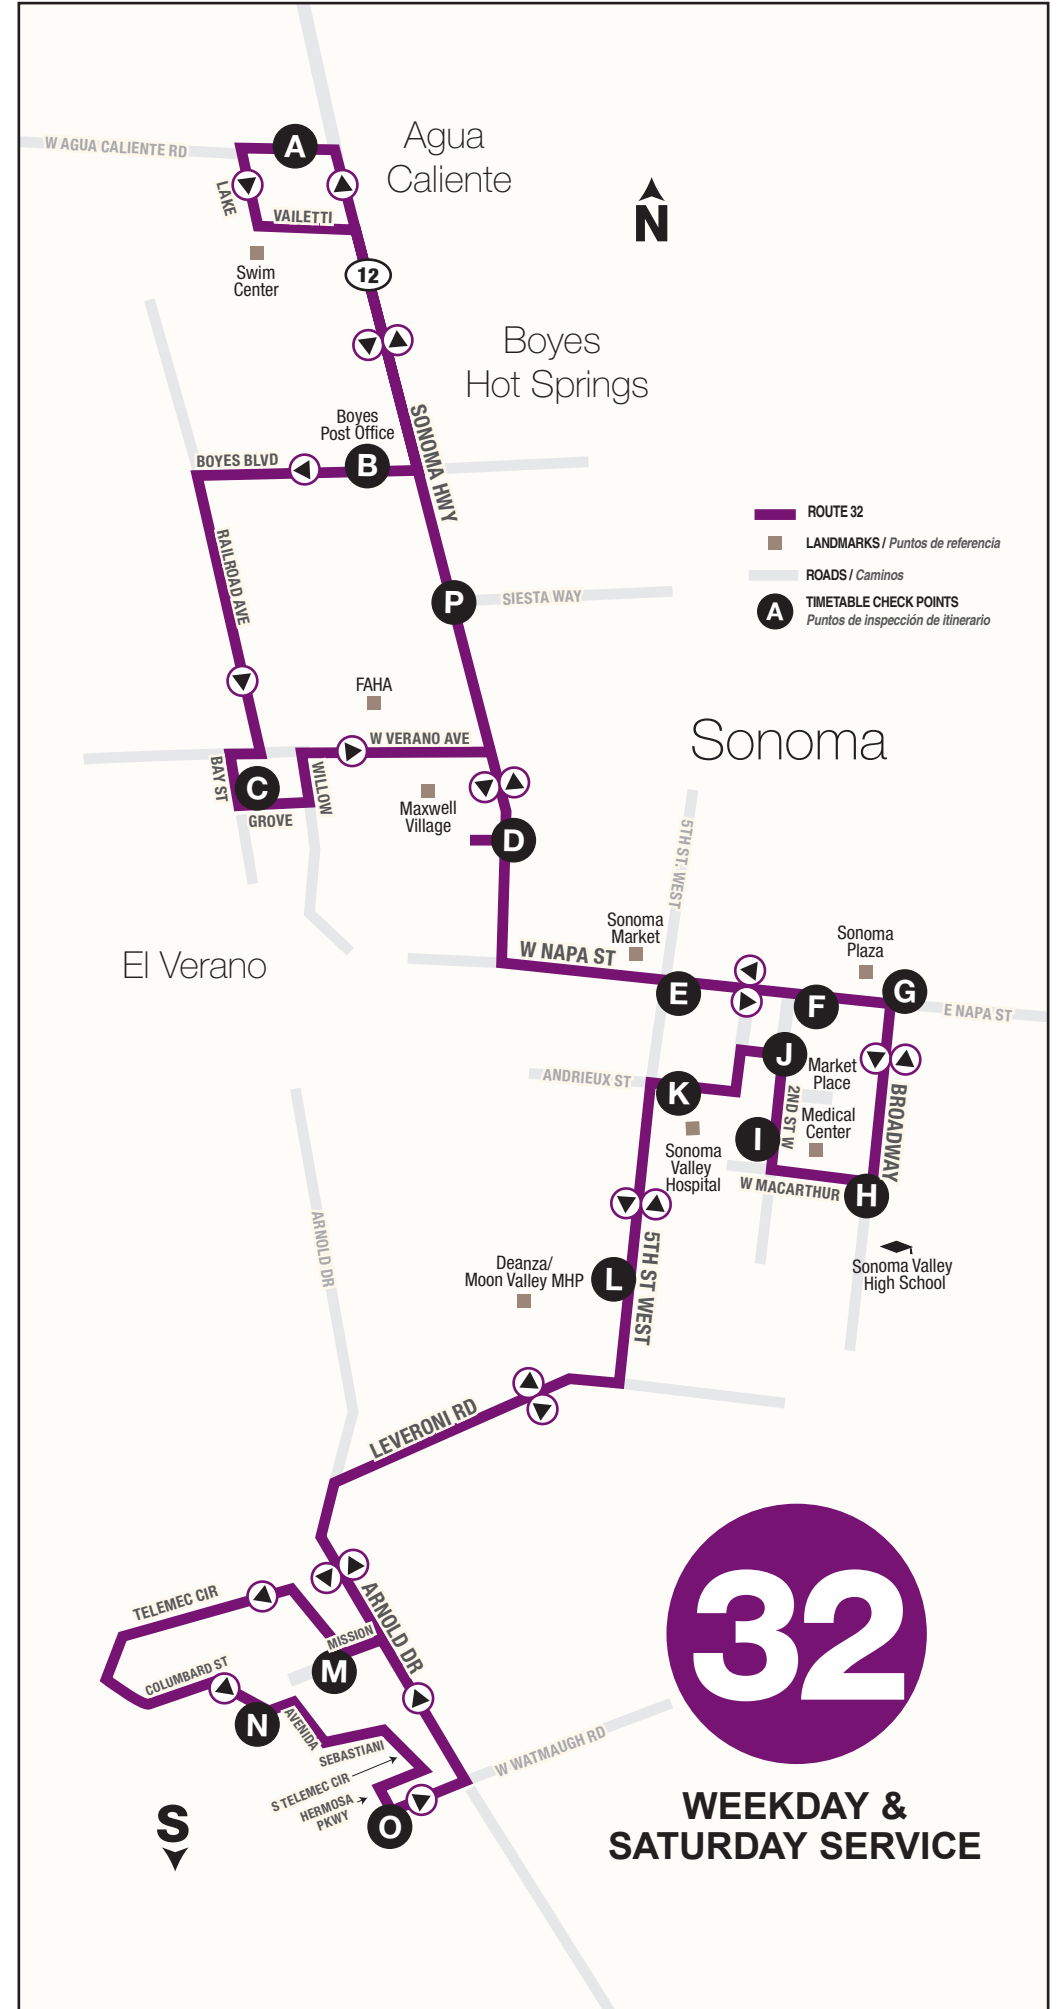

North / Norte		Bold type = PM											
Route	32	32	32	32	32	32	32	32	32	32	32	32	32
Hermosa Pkwy./ Watmaugh	O	----	----	9:22	10:07	10:52	11:37	----	----	1:52	2:37	----	----
DeAnza / Moon Valley MHP (inside)	L	----	8:38	9:28	10:13	10:58	11:43	----	1:08	1:58	2:43	3:23	----
Sonoma Valley Hospital	K	----	8:40	9:30	10:15	11:00	11:45	----	1:10	2:00	2:45	3:25	----
Sonoma Marketplace (Mid-Center Stop)	J	----	8:42	9:32	10:17	11:02	11:47	----	1:12	2:02	2:47	3:27	----
2nd St. W./ Andrieux (ac. Son. Medical Ctr.)	I	----	YES	YES	YES	YES	YES	----	YES	YES	YES	YES	----
MacArthur / Broadway (Ac. Sonoma Vly. H.S.)	H	----	8:46	9:36	10:21	11:06	11:51	----	1:16	2:06	2:51	3:31	----
Sonoma Plaza (Arrives)	G	----	8:53	9:38	10:23	11:08	11:53	----	1:23	2:08	2:53	3:38	----
Sonoma Plaza (Departs)	G	8:10	8:55	9:40	----	11:10	11:55	12:40	1:25	2:10	2:55	3:40	----
Sonoma Marketplace (Whole Foods)	F	8:12	8:57	9:42	----	11:12	11:57	12:42	1:27	2:12	2:57	3:42	----
W. Napa St. / 5th St. W. (ac. Safeway)	E	8:15	9:00	9:45	----	11:15	12:00	12:45	1:30	2:15	3:00	3:45	----
Maxwell Village Shopping Center (Inside)	D	8:18	9:03	9:48	----	11:18	12:03	12:48	1:33	2:18	3:03	3:48	----
Fiesta Plaza	P	8:23	9:08	9:53	----	11:23	12:08	12:53	1:38	2:23	3:08	3:53	----
Agua Caliente Rd. / Highway 12	A	8:28	9:13	9:58	----	11:28	12:13	12:58	1:43	2:28	3:13	3:58	----

Saturday Service / Servicio durante los sábados

South / Sur		Bold type = PM				
Route	32	32	32	32	32	
Agua Caliente Rd./ Highway 12	A	9:00	10:15	11:30	1:00	2:15
Boyes Blvd. / Post Office	B	9:04	10:19	11:34	1:04	2:19
Verano Ave. / Bay St.	C	9:09	10:24	11:39	1:09	2:24
Maxwell Village on Highway 12	D	9:15	10:30	11:45	1:15	2:30
W. Napa St. / 5th St. W. (front of Safeway)	E	9:17	10:32	11:47	1:17	2:32
Sonoma Marketplace (on West Napa)	F	9:19	10:34	11:49	1:19	2:34
Sonoma Plaza (Arrives)	G	9:25	10:40	11:55	1:25	2:40
Sonoma Plaza (Departs)	G	9:35	10:50	----	1:35	----
MacArthur / Broadway (Ac. Sonoma Vly. H.S.)	H	9:37	10:52	----	1:37	----
2nd St. W./ Andrieux (Son. Medical Ctr.)	I	YES	YES	----	YES	----
Sonoma Marketplace (Mid-Center Stop)	J	9:39	10:54	----	1:39	----
Sonoma Valley Hospital	K	9:41	10:56	----	1:41	----
DeAnza / Moon Valley MHP (inside)	L	9:43	10:58	----	1:43	----

North / Norte		Bold type = PM			
Route	32	32	32	32	
DeAnza / Moon Valley MHP (inside)	L	9:45	11:00	----	1:45
Sonoma Valley Hospital	K	9:47	11:02	----	1:47
Sonoma Marketplace (Mid-Center Stop)	J	9:49	11:04	----	1:49
2nd St. W./ Andrieux (ac. Son. Medical Ctr.)	I	YES	YES	----	YES
Broadway / MacArthur (Ac. Sonoma Vly. H.S.)	H	9:53	11:08	----	1:53
Sonoma Plaza (Arrives)	G	9:55	11:10	----	1:55
Sonoma Plaza (Departs)	G	9:56	11:11	12:41	1:56
Sonoma Marketplace (Whole Foods)	F	9:58	11:13	12:43	1:58
W. Napa St. / 5th St. W. (ac. Safeway)	E	10:01	11:16	12:46	2:01
Maxwell Village Shopping Center (Inside)	D	10:04	11:19	12:49	2:04
Fiesta Plaza	P	10:09	11:24	12:54	2:09
Agua Caliente Rd. / Highway 12	A	10:14	11:29	12:59	2:14

Special Note:

When operating in the Temelec / Creekside / Chantarelle area, Route 32 will pick up passengers waiting in front of a street light or in a residential driveway along streets highlighted on route map.

Except where otherwise indicated, once outside these areas Route 32 will only stop at signed bus stop locations.