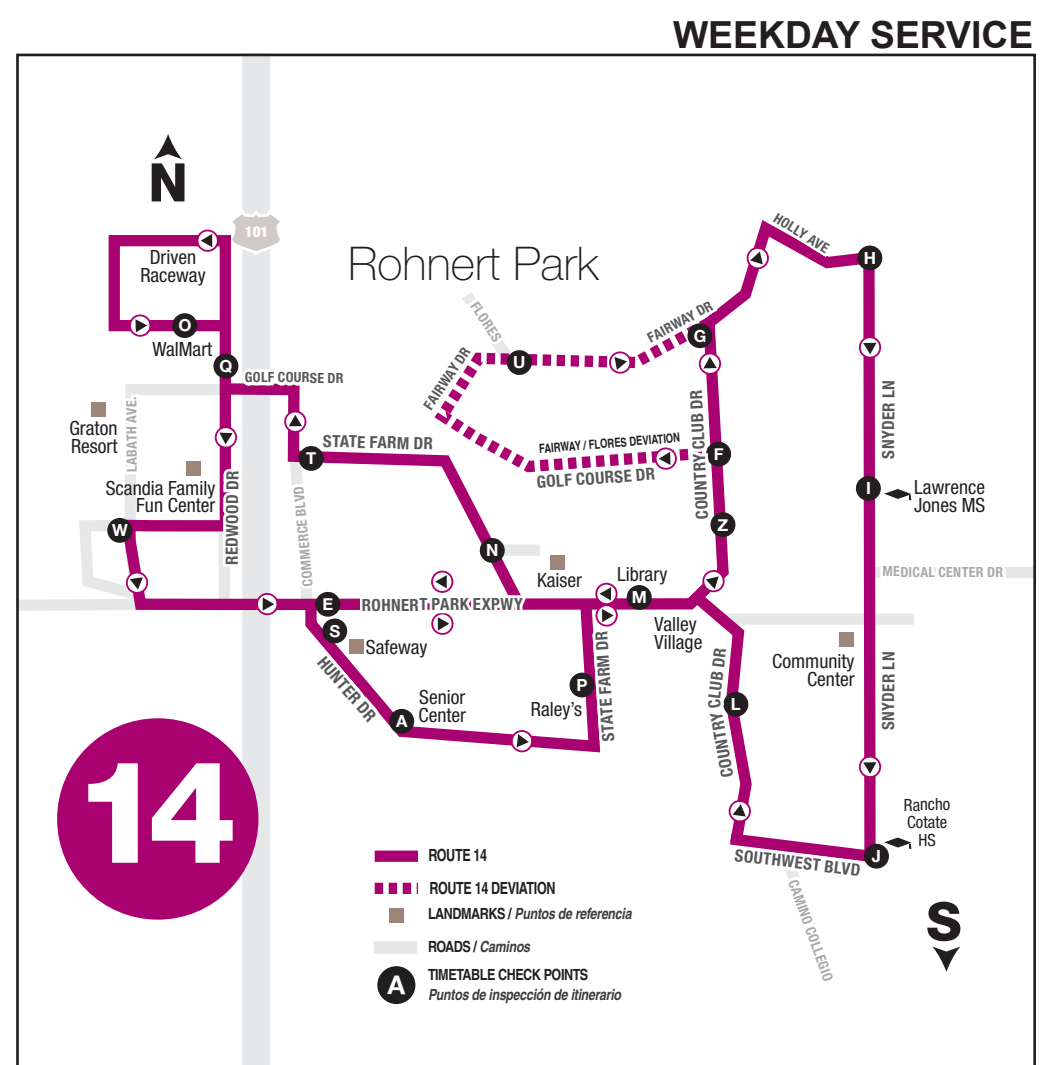

RT 10 SCHOOL COMMUTE SERVICE											
ROUTE 10 // AM TRIPPER (service from Cotati Hub, L-Section, E. Cotati Ave & M-Section)						ROUTE 10 // PM TRIPPER (service to Cotati Hub, L-Section, E. Cotati Ave & M-Section)					
Route	10	10T	10	10T	10T	Route	10T	10T	10T	10T	10T
AM						PM					
	M, T, Th, F	WED ONLY					DAILY				
Hunter Drive / Senior Center	A	7:15	7:20	8:05	8:20	Rancho Cotate High School	I	----	----	3:20	
Cotati Hub	B	7:21	7:26	8:11	8:26	Technology Middle School	O	----	3:00	----	
Lancaster / Myrtle	C	7:24	7:29	8:14	8:29	Lawrence Jones Middle School	N	3:05	----	----	
E. Cotati / Lancaster	D	7:26	7:31	8:16	8:31	Arlen / Santa Alicia	K	3:09	----	----	
Manchester Ave / Magnolia	E	7:31	7:36	8:21	8:36	Cotati Hub	B	3:15	3:08	3:32	
Bodway Pkwy / Middlebrook Wy	G	7:34	7:39	8:24	8:39	Lancaster / Myrtle	C	3:18	3:11	3:35	
Rancho Cotate High School	I	7:39	----	8:29	----	E. Cotati / Lancaster	D	3:19	3:13	3:36	
Technology Middle School	O	----	7:52	----	9:02*	Manchester Ave / Magnolia	E	3:23	3:17	3:40	
Lawrence Jones Middle School	N	----	8:02	----	8:52*	Bodway Pkwy / Middlebrook Way	G	3:25	3:19	3:42	

ROUTE 14 // AM TRIPPER (service from Country Club Dr., F-Section, & H-Section)											
Route	14T	14T	14T	14T	14T	Route	14T				
AM						PM					
	M, T, Th, F	WED ONLY					DAILY				
Country Club / Emily Ave.	Z	7:20	7:45	8:25	8:45	Lawrence Jones Middle School	I	3:05			
Country Club / Golf Course Dr.	F	7:23	7:48	8:28	8:48	Rancho Cotate High School	J	3:20			
Fairway / Flores	U	7:28	7:53	8:33	8:53	Country Club / Emily Ave.	Z	3:30			
Fairway / Country Club	G	7:29	7:54	8:34	8:54	Country Club / Golf Course Dr.	G	3:33			
Snyder Ln / Holly Ave.	H	7:32	7:57	8:37	8:57	Fairway / Flores	U	3:38			
Rancho Cotate High School	J	7:37	----	8:42	----	Fairway / Country Club	G	3:39			
Lawrence Jones Middle School	I	----	7:59	----	8:59	Snyder Ln / Holly Ave.	H	3:42			