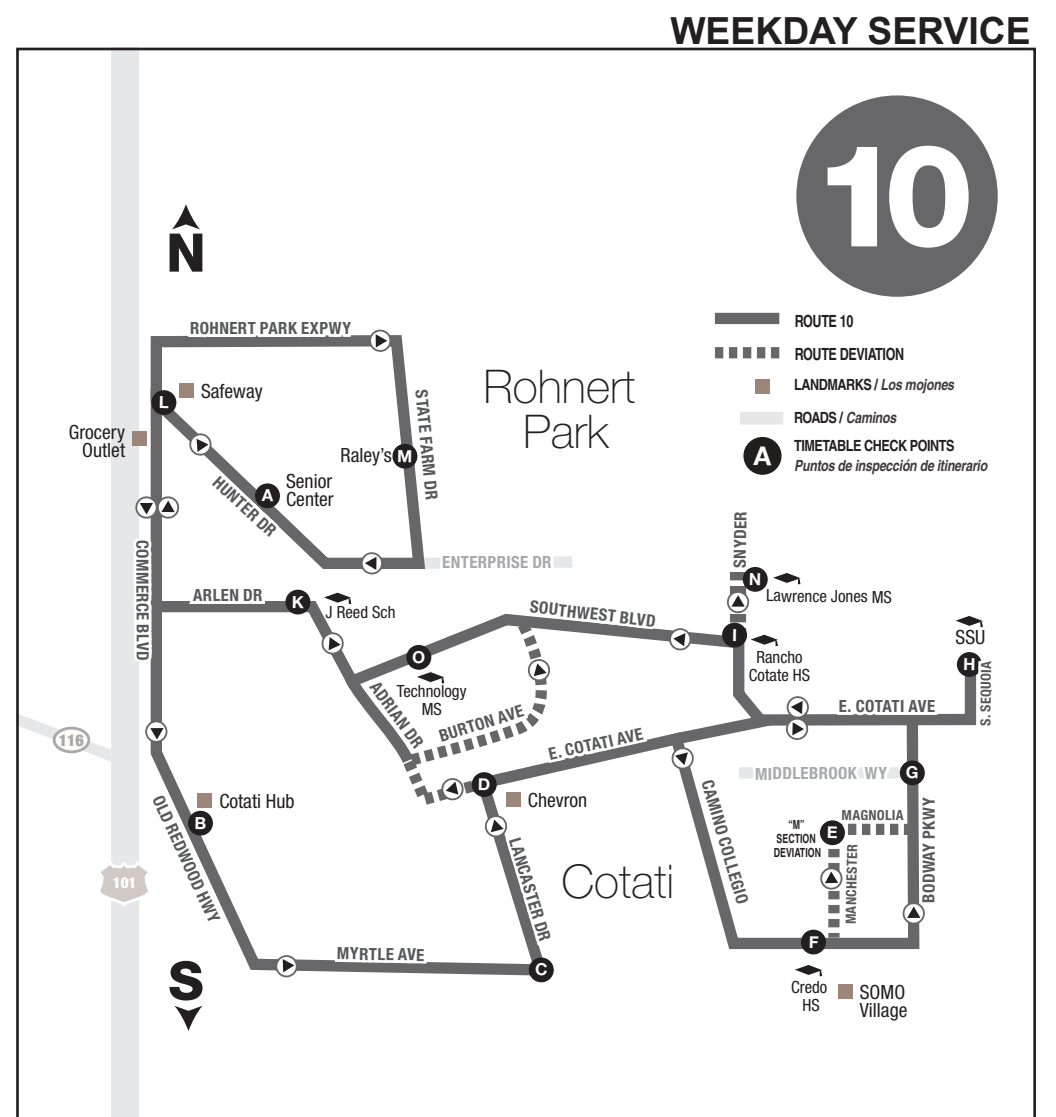

RT 10 SCHOOL COMMUTE SERVICE											
ROUTE 10 // AM TRIPPER (service from Cotati Hub, L-Section, E. Cotati Ave & M-Section)						ROUTE 10 // PM TRIPPER (service to Cotati Hub, L-Section, E. Cotati Ave & M-Section)					
Route	10	10T	10	10T	10T	Route	10T	10T	10T	10T	10T
AM						PM					
	M, T, Th, F	WED ONLY					DAILY				
Hunter Drive / Senior Center	A	7:15	7:20	8:05	8:20	Rancho Cotate High School	I	----	----	3:20	
Cotati Hub	B	7:21	7:26	8:11	8:26	Technology Middle School	O	----	3:00	----	
Lancaster / Myrtle	C	7:24	7:29	8:14	8:29	Lawrence Jones Middle School	N	3:05	----	----	
E. Cotati / Lancaster	D	7:26	7:31	8:16	8:31	Arlen / Santa Alicia	K	3:09	----	----	
Manchester Ave / Magnolia	E	7:31	7:36	8:21	8:36	Cotati Hub	B	3:15	3:08	3:32	
Bodway Pkwy / Middlebrook Wy	G	7:34	7:39	8:24	8:39	Lancaster / Myrtle	C	3:18	3:11	3:35	
Rancho Cotate High School	I	7:39	----	8:29	----	E. Cotati / Lancaster	D	3:19	3:13	3:36	
Technology Middle School	O	----	7:52	----	9:02*	Manchester Ave / Magnolia	E	3:23	3:17	3:40	
Lawrence Jones Middle School	N	----	8:02	----	8:52*	Bodway Pkwy / Middlebrook Way	G	3:25	3:19	3:42	

ROUTE 14 // AM TRIPPER (service from Country Club Dr., F-Section, & H-Section)											
Route	14T	14T	14T	14T	14T	Route	14T				
AM						PM					
	M, T, Th, F	WED ONLY					DAILY				
Country Club / Emily Ave.	Z	7:20	7:45	8:25	8:45	Lawrence Jones Middle School	I	3:05			
Country Club / Golf Course Dr.	F	7:23	7:48	8:28	8:48	Rancho Cotate High School	J	3:20			
Fairway / Flores	U	7:28	7:53	8:33	8:53	Country Club / Emily Ave.	Z	3:30			
Fairway / Country Club	G	7:29	7:54	8:34	8:54	Country Club / Golf Course Dr.	G	3:33			
Snyder Ln / Holly Ave.	H	7:32	7:57	8:37	8:57	Fairway / Flores	U	3:38			
Rancho Cotate High School	J	7:37	----	8:42	----	Fairway / Country Club	G	3:39			
Lawrence Jones Middle School	I	----	7:59	----	8:59	Snyder Ln / Holly Ave.	H	3:42			