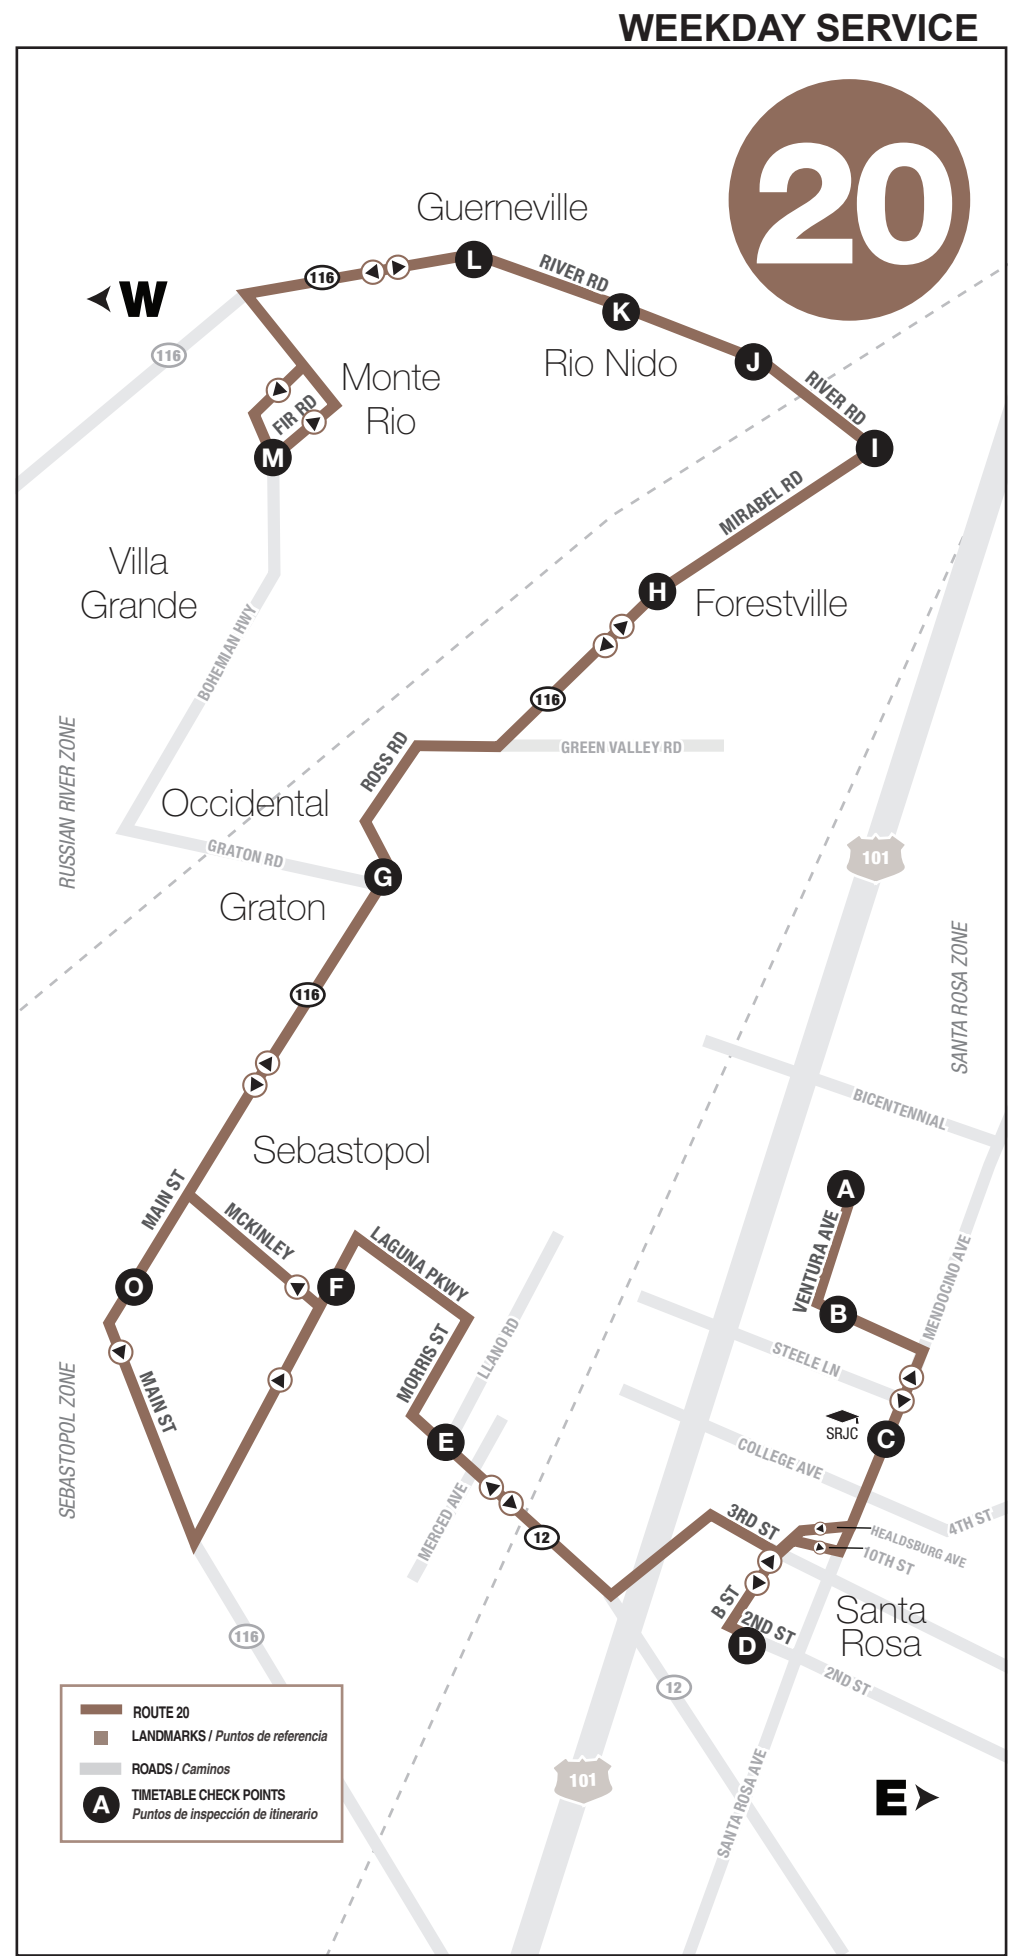

West / Oeste		Bold type = PM										
Route		20	20	20	20	20	20	20	20	20	20	
SANTA ROSA	Russell / Ventura (Kaiser Stop)	A	---	7:45	9:20	11:10	12:40	2:30	4:05	5:25	7:20	8:30
	County Admin. Center	B	---	7:46	9:21	11:11	12:41	2:31	4:06	5:26	7:21	8:31
	Santa Rosa Junior College	C	---	7:50	9:25	11:17	12:45	2:35	4:12	5:32	7:25	8:35
	Santa Rosa Transit Mall (Arrives)	D	---	7:57	9:32	11:27	12:55	2:45	4:21	5:42	7:35	8:42
	Rt. 60 Arrives from Healdsburg/Cloverdale	D	---	7:47	9:22	11:04	12:19	2:12	4:14	4:57	6:38	8:26
	Rt. 44/48 Arrives from RP/Petaluma	D	---	7:49	9:17	---	12:41	2:41	3:45	5:27	6:56	7:39
	Rt. 30 Arrives from Sonoma Valley	D	---	7:27	---	---	---	2:08	3:25	6:00	6:43	8:40
	Santa Rosa Transit Mall (Departs)	D	5:55	8:01	9:35	11:30	1:03	2:50	4:29	5:47	7:38	8:45
SEBASTOPOL Hwy 12/ Llano Road		E	6:02	8:10	9:44	11:39	1:12	2:59	4:39	5:57	7:47	8:54
Laguna Pk. Wy. / Sebastopol Hub (Arrives)		F	6:07	8:15	9:49	11:44	1:17	3:07	4:44	6:02	7:52	8:59
Laguna Pk. Wy. / Sebastopol Hub (Departs)		F	6:07	8:19	9:51	11:47	1:22	3:08	4:48	6:04	7:54	9:01
GRATON		G	6:15	8:28	9:59	11:58	1:32	3:23	5:01	6:17	8:04	9:09
FORESTVILLE (Downtown)		H	---	8:36	10:07	12:05	1:40	3:31	5:09	6:25	8:12	9:17
RUSSIAN RIVER AREA	River Rd. / Mirabel Rd.	I	---	8:40	10:11	12:09	1:44	3:35	5:13	6:29	8:16	9:21
	River Rd. / Grays Ct. (Ac. Berry's Market)	J	---	8:43	10:13	12:11	1:46	3:37	5:15	6:31	8:18	9:23
	Rio Nido	K	---	8:50	10:20	12:17	1:53	3:44	5:22	6:38	8:25	9:30
	Guerneville (B of A)	L	---	8:55	10:25	12:23	1:59	3:52	5:28	6:43	8:30	9:35
	Monte Rio	M	---	9:05	10:35	12:28	2:04	3:55	5:35	6:49	8:36	9:41
	Occidental (continues as 20x)		6:30	---	---	---	---	---	---	---	---	---