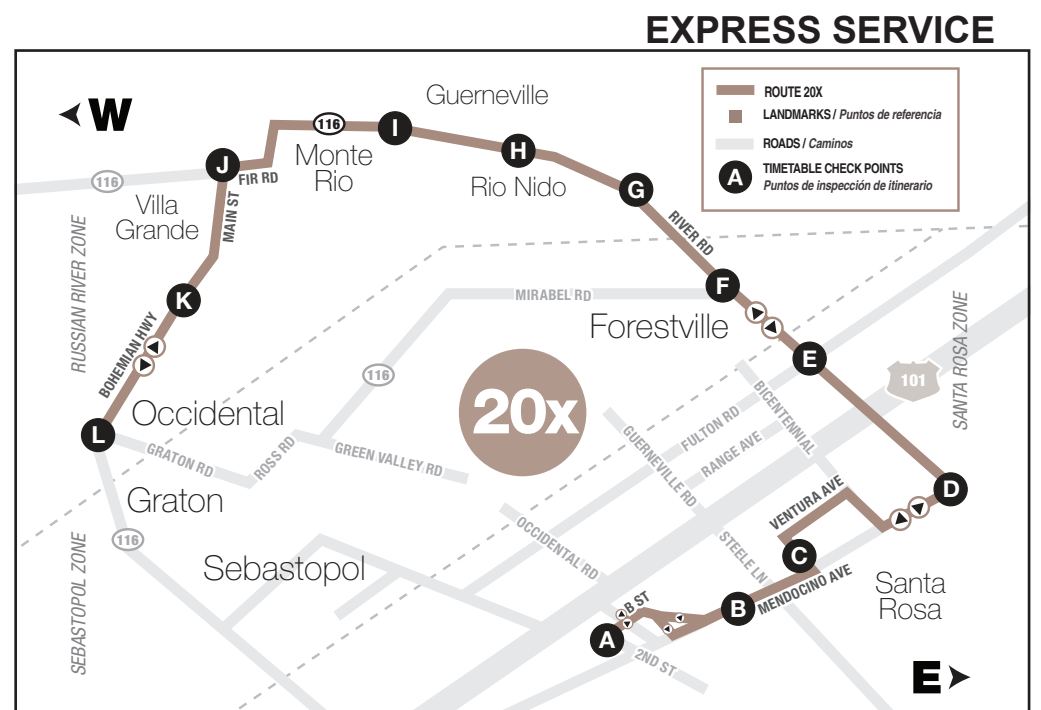

Weekday Express Service / Servicio expreso durante la semana

East / Este		AM	
Route		20x	
RUSSIAN RIVER AREA	Occidental	L	6:30
	Camp Meeker	K	6:34
	Monte Rio	J	6:44
	Guerneville (Safeway)	I	6:55
	Rio Nido	H	6:59
	River Rd. / River Dr. (East)	G	7:06
SANTA ROSA	Mirabel Rd. Ext. / River Rd.	F	7:09
	River Rd. / Fulton Rd.	E	7:21
	Old Redwood Hwy / Cardinal Newman H.S.	D	7:25
	County Admin. Center	C	7:30
	Santa Rosa Junior College	B	7:35
	Santa Rosa Transit Mall	A	7:42

West / Oeste		PM	
Route		20x	
SANTA ROSA	Santa Rosa Transit Mall	A	5:10
	Ac. Santa Rosa Junior College	B	5:15
	County Admin. Center	C	5:21
	Old Redwood Hwy / Cardinal Newman H.S.	D	5:33
	River Rd. / Fulton Rd.	E	5:37
	River Rd. / Mirabel Rd.	F	5:46
RUSSIAN RIVER AREA	River Rd. / Grays Ct. (Ac. Berry's Market)	G	5:48
	Rio Nido	H	5:55
	Guerneville (B of A)	I	6:00
	Monte Rio	J	6:11
	Camp Meeker	K	6:21
	Occidental	L	6:25