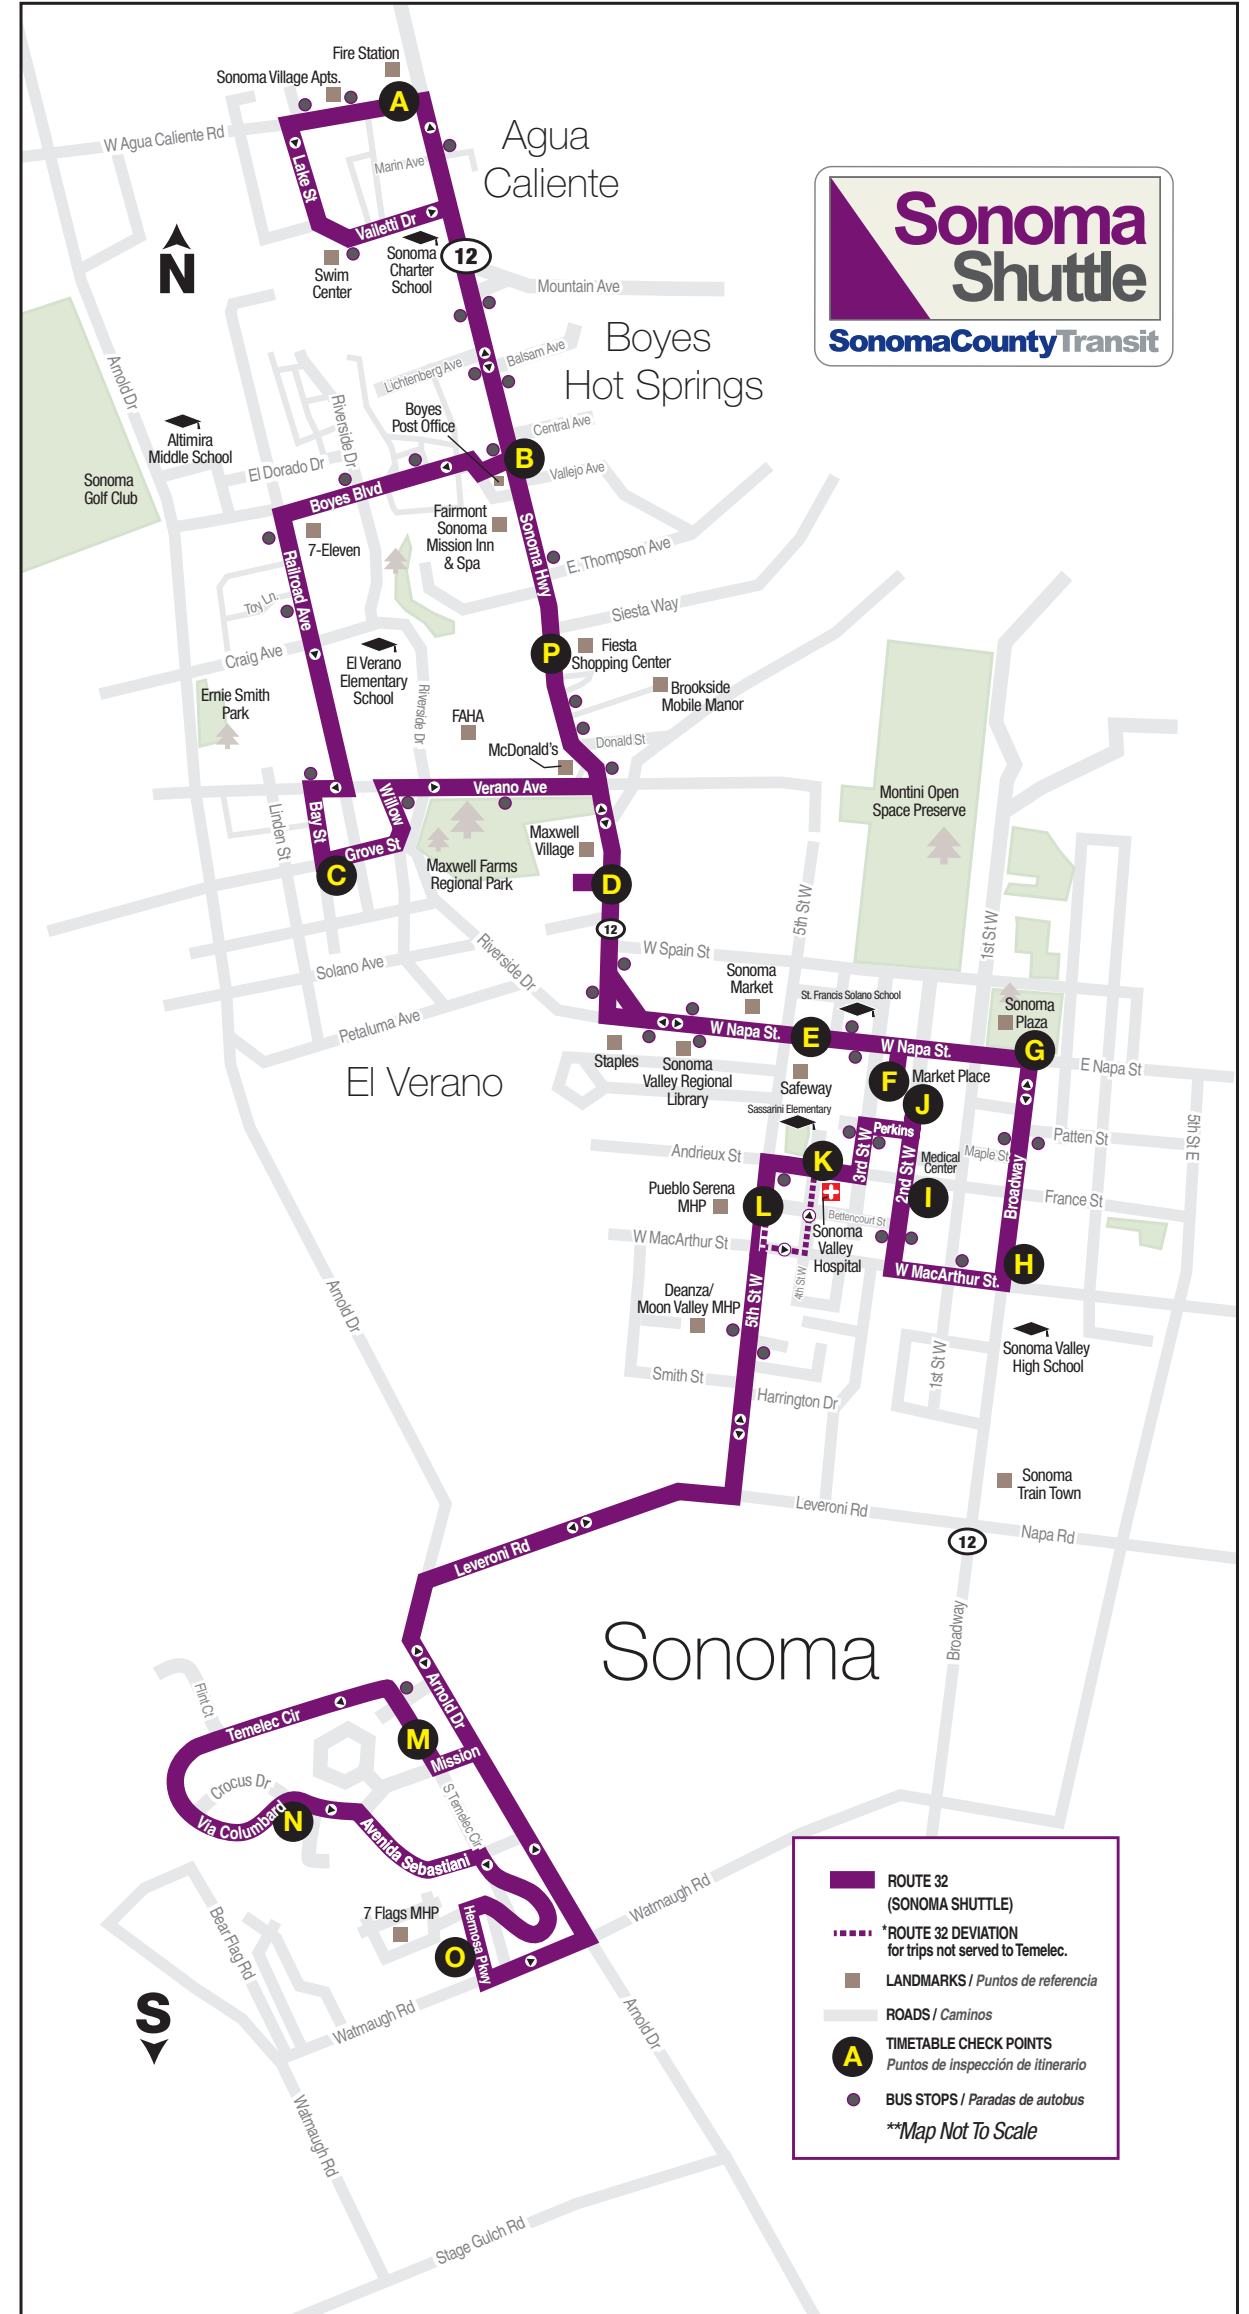

South Loop—Weekday		Bold type = PM									
Route	32	32	32	32	32	32	32	32	32	32	32
Sonoma Plaza (Departs)	G	8:15	8:58	9:41	10:33	11:09	12:43	1:34	2:11	3:15	
W. MacArthur St. / Broadway (Ac. Sonoma Valley H.S.)	H	8:22	9:00	9:43	10:35	11:11	12:50	1:36	2:13	3:22	
2nd St. West / Andrieux St. (Sonoma Medical Center)	I	YES	YES	YES	YES	YES	YES	YES	YES	YES	
Sonoma Marketplace (Mid-Center Stop)	J	8:24	9:02	9:45	10:37	11:13	12:52	1:38	2:15	3:24	
Sonoma Valley Hospital	K	8:26	9:04	9:47	10:39	11:15	12:54	1:40	2:17	3:26	
Pueblo Serena MHP	L	8:28	9:06	9:49	10:41	11:17	12:56	1:42	2:19	3:28	
Temelec Circle / Mission Dr.	M	----	9:11	9:54	10:46	11:22	----	1:47	2:24	----	
Via Colombard / Carnation Ct.	N	----	9:15	9:58	10:50	11:26	----	1:51	2:28	----	
Hermosa Pkwy. / Watmaugh Rd.	O	----	9:18	10:01	10:53	11:29	----	1:54	2:31	----	
Hermosa Pkwy. / Watmaugh Rd.	O	----	9:18	10:03	10:55	11:31	----	1:54	2:33	----	
Pueblo Serena MHP	L	8:28	9:24	10:09	11:01	11:37	12:56	2:00	2:39	3:28	
Sonoma Valley Hospital	K	8:30	9:26	10:11	11:03	11:39	12:58	2:02	2:41	3:30	
Sonoma Marketplace (Mid-Center Stop)	J	8:32	9:28	10:13	11:05	11:41	1:00	2:04	2:43	3:32	
2nd St. West / Andrieux St. (Ac. Sonoma Medical Center)	I	YES	YES	YES	YES	YES	YES	YES	YES	YES	
W. MacArthur St. / Broadway (Ac. Sonoma Valley H.S.)	H	8:36	9:32	10:17	11:09	11:45	1:04	2:08	2:47	3:36	
Sonoma Plaza (Arrives)	G	8:43	9:34	10:19	11:11	11:47	1:11	2:10	2:49	3:43	

North Loop—Saturday		Bold type = PM				
Route	32	32	32	32	32	
Sonoma Plaza (Departs)	G	----	9:56	11:11	12:41	1:56
Sonoma Marketplace (Whole Foods Market)	F	----	9:58	11:13	12:43	1:58
W. Napa St. / 5th St. West (Ac. Safeway)	E	----	10:01	11:16	12:46	2:01
Maxwell Village Shopping Center (Inside)	D	----	10:04	11:19	12:49	2:04
Fiesta Plaza	P	----	10:09	11:24	12:54	2:09
Agua Caliente Rd. / Hwy 12	A	9:00	10:15	11:30	1:00	2:15
Boyes Blvd. / Post Office	B	9:04	10:19	11:34	1:04	2:19
Verano Ave. / Bay St.	C	9:09	10:24	11:39	1:09	2:24
Maxwell Village Shopping Center on Hwy 12	D	9:15	10:30	11:45	1:15	2:30
W. Napa St. / 5th St. West (front of Safeway)	E	9:17	10:32	11:47	1:17	2:32
Sonoma Marketplace (on W. Napa St.)	F	9:19	10:34	11:49	1:19	2:34
Sonoma Plaza (Arrives)	G	9:25	10:40	11:55	1:25	2:40

South Loop—Saturday		Bold type = PM		
Route	32	32	32	
Sonoma Plaza (Departs)	G	9:35	10:50	1:35
W. MacArthur St. / Broadway (Ac. Sonoma Valley H.S.)	H	9:37	10:52	1:37
2nd St. West / Andrieux St. (Sonoma Medical Center)	I	YES	YES	YES
Sonoma Marketplace (Mid-Center Stop)	J	9:39	10:54	1:39
Sonoma Valley Hospital	K	9:41	10:56	1:41
Pueblo Serena MHP	L	9:43	10:58	1:43
Sonoma Valley Hospital	K	9:47	11:02	1:47
Sonoma Marketplace (Mid-Center Stop)	J	9:49	11:04	1:49
2nd St. West / Andrieux St. (Ac. Sonoma Medical Center)	I	YES	YES	YES
W. MacArthur St. / Broadway (Ac. Sonoma Valley H.S.)	H	9:53	11:08	1:53
Sonoma Plaza (Arrives)	G	9:55	11:10	1:55

Special Note:

When operating in the Temelec / Creekside / Chantarelle area, Route 32 will pick up passengers waiting in front of a street light or in a residential driveway along streets highlighted on route map.

Except where otherwise indicated, once outside these areas Route 32 will **only** stop at signed bus stop locations.