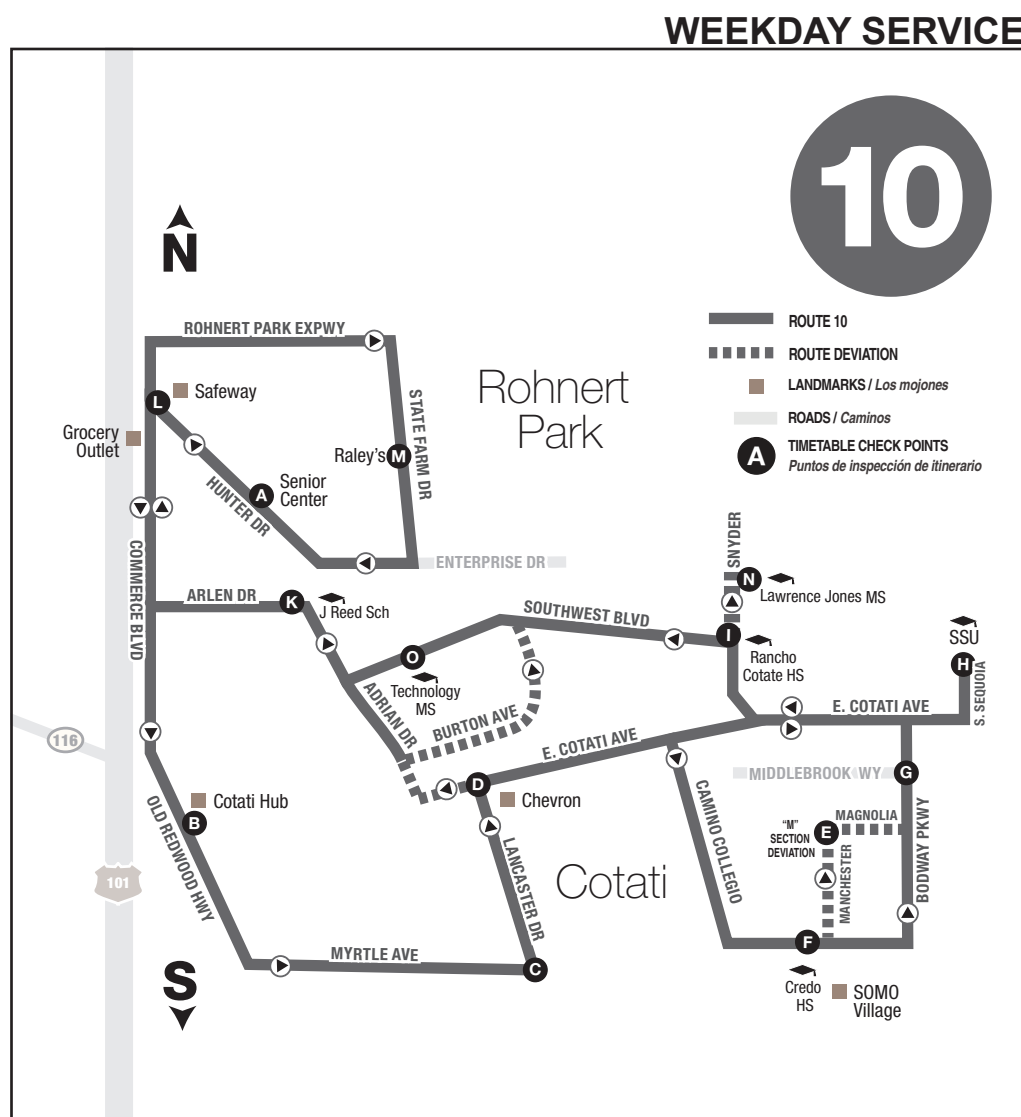

RT 10 SCHOOL COMMUTE SERVICE												
ROUTE 10 // AM TRIPPER (service from Cotati Hub, L-Section, E. Cotati Ave & M-Section)						ROUTE 10 // PM TRIPPER (service to Cotati Hub, L-Section, E. Cotati Ave & M-Section)						
AM						PM						
Route	10	10T	10	10T		Route	10T	10T	10T			
	M, T, Th, F		WED ONLY				DAILY					
Hunter Drive / Senior Center	A	7:15	7:20	8:05	8:20	Rancho Cotate High School	I	---	---	3:20		
Cotati Hub	B	7:21	7:26	8:11	8:26	Technology Middle School	O	---	3:00	---		
Lancaster / Myrtle	C	7:24	7:29	8:14	8:29	Lawrence Jones Middle School	N	3:05	---	---		
E. Cotati / Lancaster	D	7:26	7:31	8:16	8:31	Arlen / Santa Alicia	K	3:09	---	---		
Manchester Ave / Magnolia	E	7:31	7:36	8:21	8:36	Cotati Hub	B	3:15	3:08	3:32		
Bodway Pkwy / Middlebrook Wy	G	7:34	7:39	8:24	8:39	Lancaster / Myrtle	C	3:18	3:11	3:35		
Rancho Cotate High School	I	7:39	---	8:29	---	E. Cotati / Lancaster	D	3:19	3:13	3:36		
Technology Middle School	O	---	7:52	---	9:02*	Manchester Ave / Magnolia	E	3:23	3:17	3:40		
Lawrence Jones Middle School	N	---	8:02	---	8:52*	Bodway Pkwy / Middlebrook Way	G	3:25	3:19	3:42		