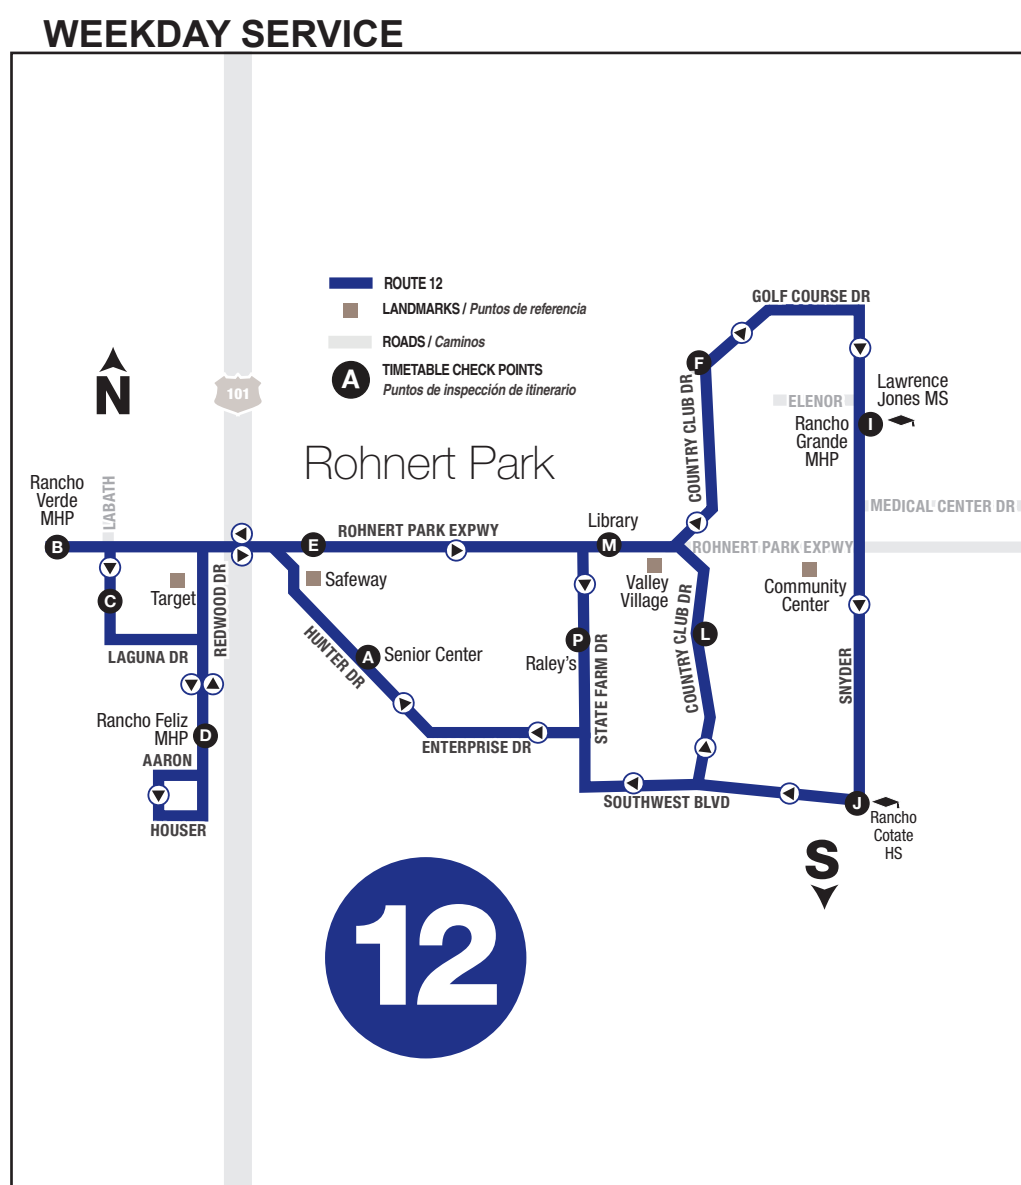

12/14 NORTHERN ROHNERT PARK												
Hunter Drive / Senior Center	A	6:35	7:05	8:10	9:00	9:50	11:35	1:45	2:35	3:35	4:15	5:20
Rancho Verde Mobile Home Park	B	6:42	7:12	---	9:07	---	11:42	---	2:42	---	4:22	---
Reading Cinemas (on Labath Ave.)	C	6:43	7:13	---	9:08	---	11:43	---	2:43	---	4:23	---
Rancho Feliz Mobile Home Park	D	6:45	7:15	---	9:10	---	11:46	---	2:45	---	4:25	---
Chase Bank	E	6:51	7:21	8:12	9:16	9:52	11:53	1:47	2:51	3:37	4:31	5:22
Country Club / Golf Course	F	6:57	7:27	8:18	9:22	9:58	11:59	1:53	2:57	3:43	4:37	5:28
Fairway / Country Club	G	---	---	8:19	---	9:59	12:00	1:54	---	3:44	---	5:29
Snyder Lane / Holly	H	---	---	8:23	---	10:03	12:04	1:58	---	3:48	---	5:33
Lawrence Jones Middle School	I	7:02	7:32	8:25	9:27	10:05	12:06	2:00	3:02	3:50	4:42	5:35
Rancho Cotate High School	J	7:05	7:35	8:28	9:30	10:08	12:09	2:03	3:05	3:53	4:45	5:38
Country Club / Civic Center Dr.	L	7:08	7:38	8:31	9:33	10:11	12:12	2:06	3:08	3:56	4:48	5:41
Rohnert Park Library	M	7:09	7:39	8:32	9:34	10:12	12:13	2:07	3:09	3:57	4:49	5:42
Kaiser Medical Center	N	---	---	8:34	---	10:14	12:15	2:09	---	3:59	---	5:44
Graton Resort (Redwood Dr / Golf Course Dr)	Q	---	---	8:39	---	10:19	12:20	2:14	---	4:04	---	5:49
Wal-Mart (parking lot)	O	---	---	8:42	---	10:22	12:23	2:17	---	4:07	---	5:52
Labath / Martin	W	---	---	8:46	---	10:26	12:27	2:21	---	4:11	---	5:56
Raley's Town Center	P	7:10	7:40	8:52	9:35	10:32	12:33	2:27	3:10	4:17	4:50	6:02
Hunter Drive / Senior Center	A	7:12	7:42	8:54	9:37	10:34	12:35	2:29	3:12	4:19	4:52	6:04
Bus Continues as Route No.	A	10	10	10	---	10	10	10	10	10	---	---
		7:15	8:15	9:05	---	10:50	12:50	---	3:25	4:35	5:15	---