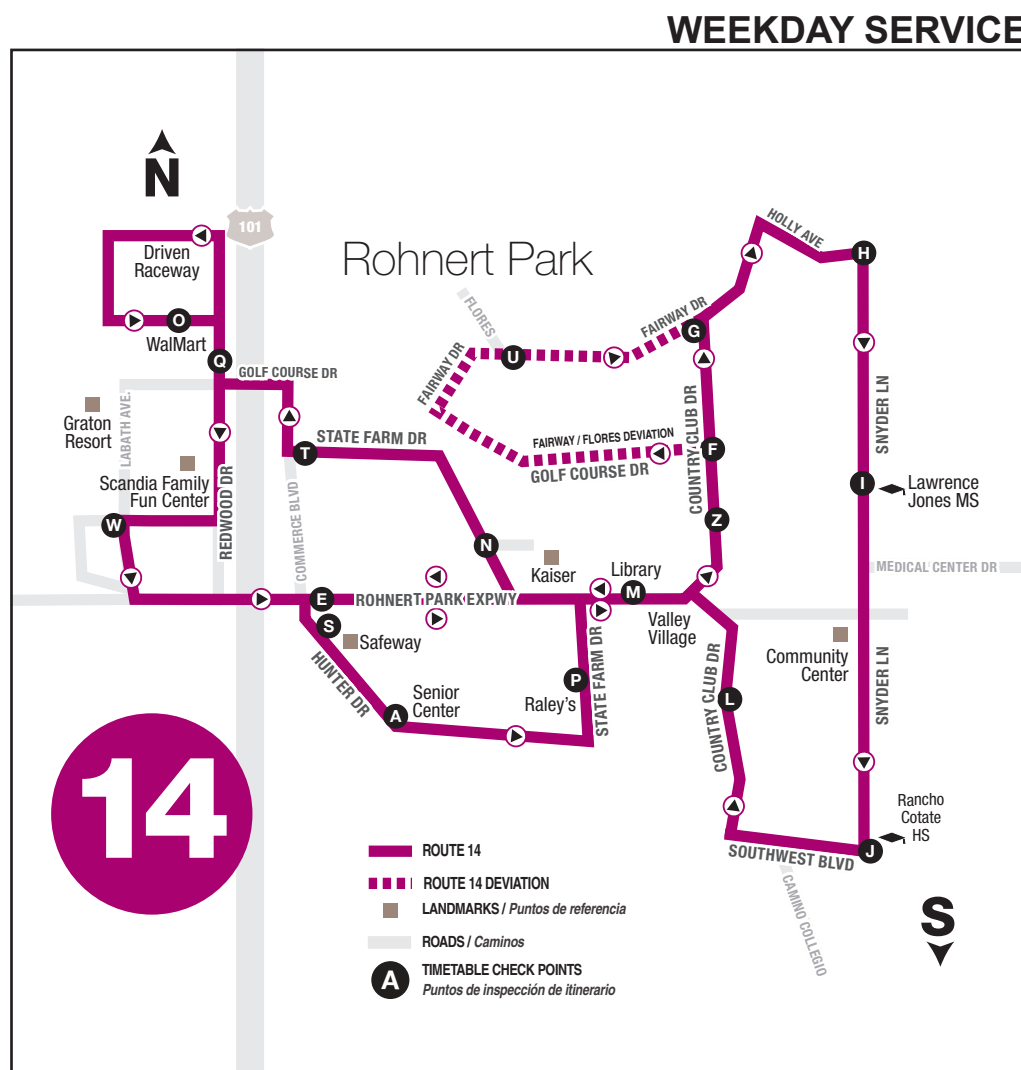

RT 12/14 SCHOOL COMMUTE SERVICE												
ROUTE 12 // AM TRIPPER (service from Rancho Verde MHP & Rancho Feliz MHP)						ROUTE 12 // PM TRIPPER (service to Rancho Verde MHP & Rancho Feliz MHP)						
AM						PM						
Route	12	12T	12T	12T		Route	12T					
	M, T, Th, F		WED ONLY				DAILY					
Hunter Drive / Senior Center	A	7:05	---	---	---	Lawrence Jones Middle School	I	3:05				
Rancho Verde Mobile Home Park	B	7:12	7:40	8:20	8:40	Rancho Cotate High School	J	3:20				
Rancho Feliz Mobile Home Park	D	7:15	7:45	8:25	8:45	Rancho Verde Mobile Home Park	B	3:30				
Rancho Cotate High School	J	7:35	---	8:45	---	Rancho Feliz Mobile Home Park	A	3:35				
Lawrence Jones Middle School	I	---	8:00	---	9:00							
ROUTE 14 // AM TRIPPER (service from Country Club Dr., F-Section, & H-Section)						ROUTE 14 // PM TRIPPER (service to Country Club Dr., F-Section, & H-Section)						
AM						PM						
Route	14T	14T	14T	14T		Route	14T					
	M, T, Th, F		WED ONLY				DAILY					
Country Club / Emily Ave.	Z	7:20	7:45	8:25	8:45	Lawrence Jones Middle School	I	3:05				
Country Club / Golf Course Dr.	F	7:23	7:48	8:28	8:48	Rancho Cotate High School	J	3:20				
Fairway / Flores	U	7:28	7:53	8:33	8:53	Country Club / Emily Ave.	Z	3:30				
Fairway / Country Club	G	7:29	7:54	8:34	8:54	Country Club / Golf Course Dr.	G	3:33				
Snyder Ln / Holly Ave.	H	7:32	7:57	8:37	8:57	Fairway / Flores	U	3:38				
Rancho Cotate High School	J	7:37	---	8:42	---	Fairway / Country Club	G	3:39				
Lawrence Jones Middle School	I	---	7:59	---	8:59	Snyder Ln / Holly Ave.	H	3:42