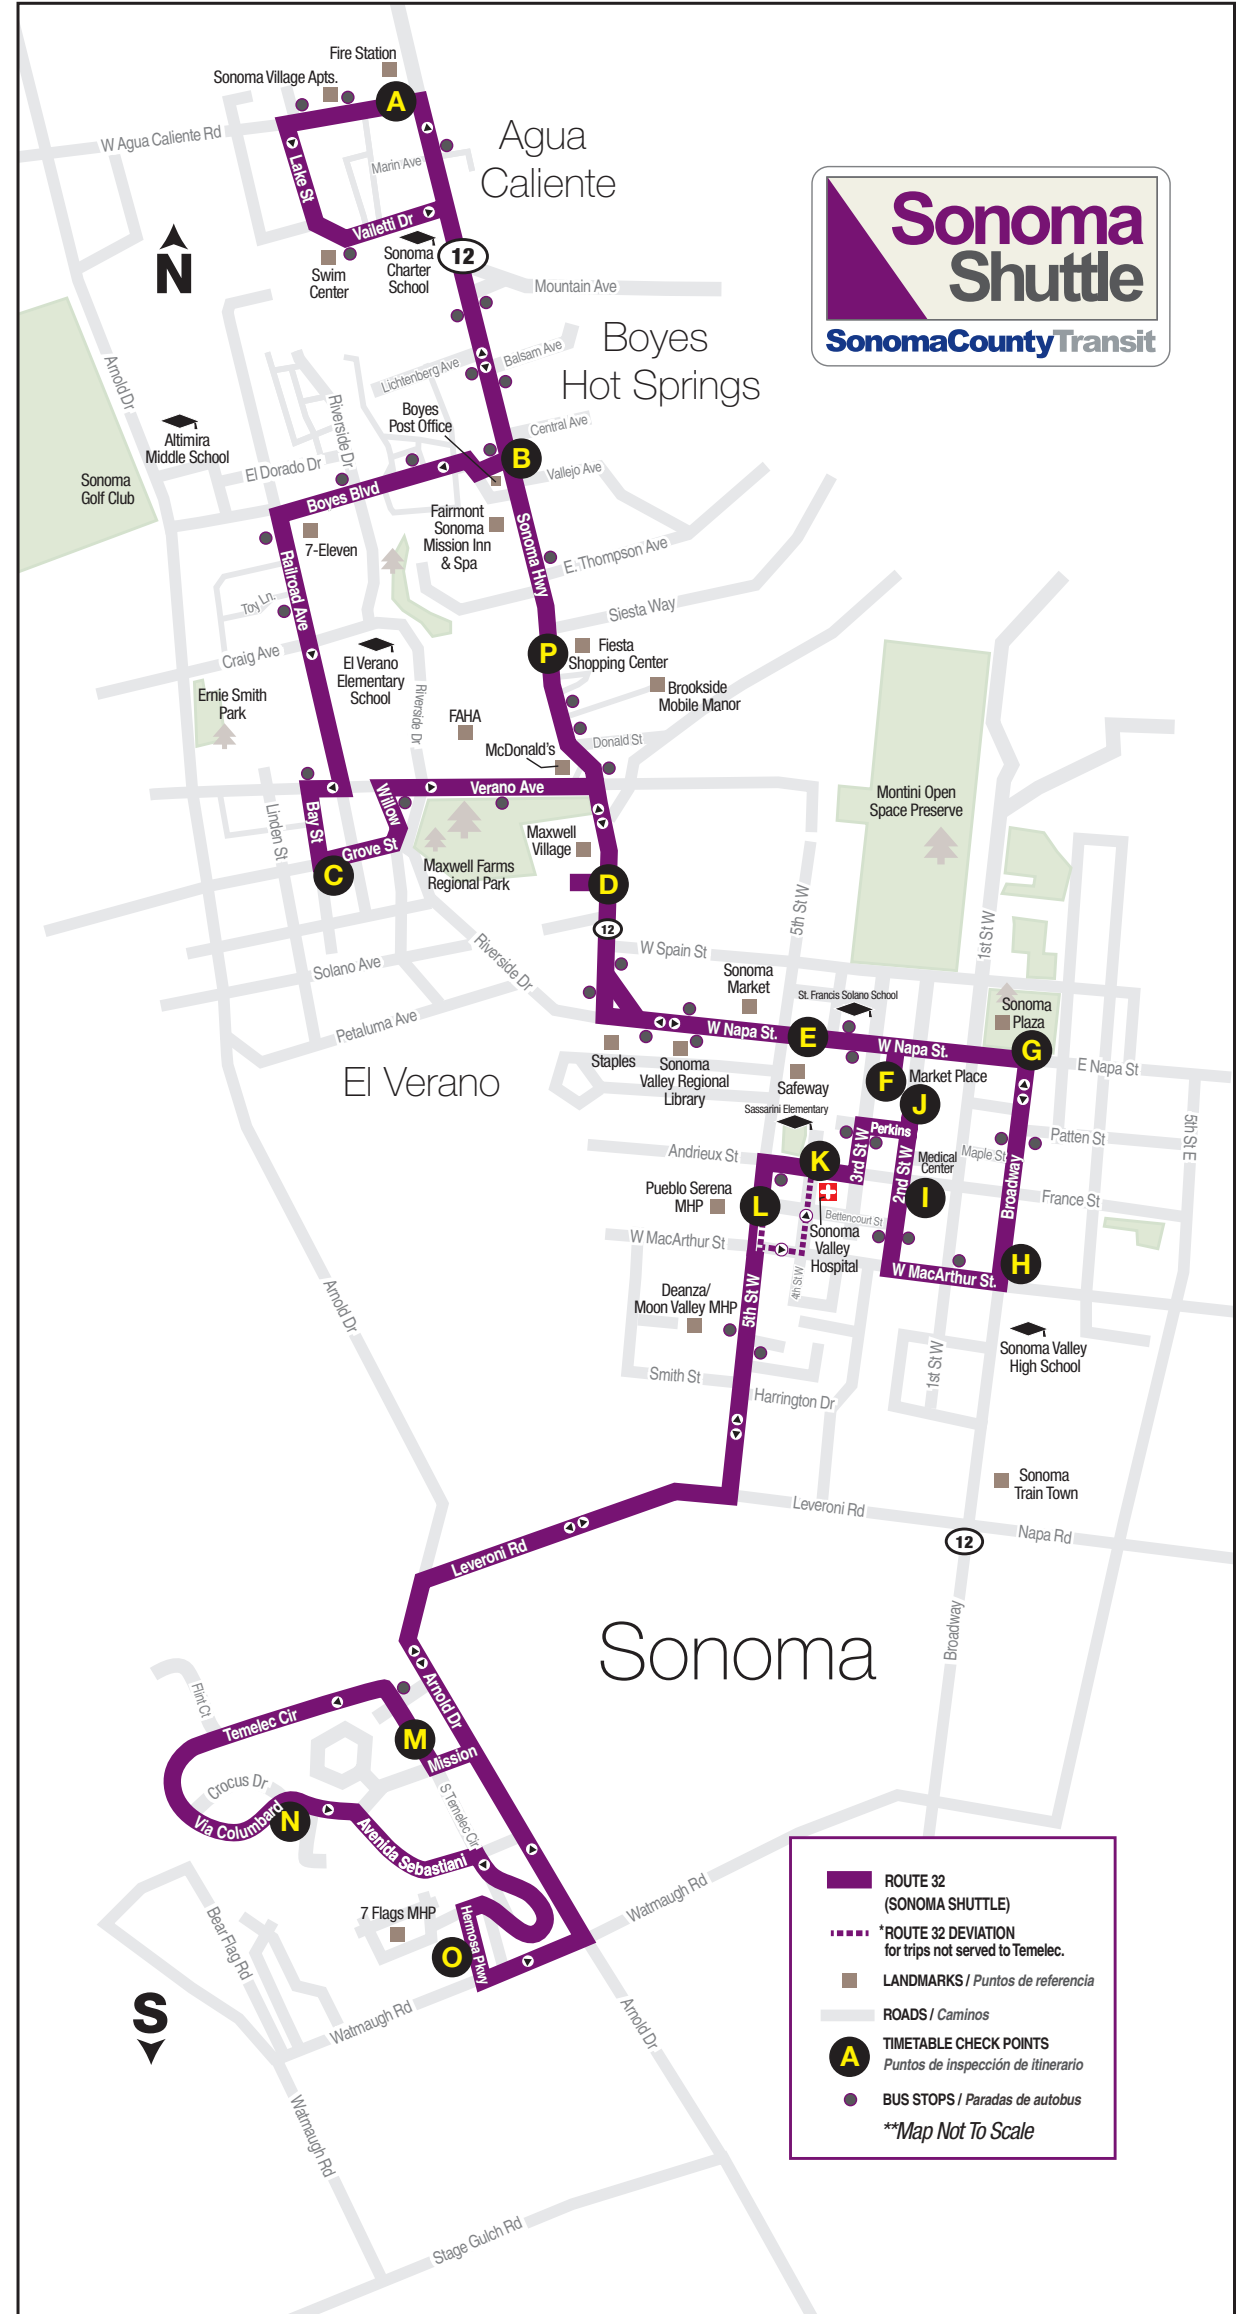

South Loop—Weekday		Bold type = PM										
Route	32	32	32	32	32	32	32	32	32	32	32	
Sonoma Plaza (Departs)	G	8:15	8:58	9:41	10:33	11:09	12:43	1:34	2:11	3:15		
W. MacArthur St. / Broadway (Ac. Sonoma Valley H.S.)	H	8:22	9:00	9:43	10:35	11:11	12:50	1:36	2:13	3:22		
2nd St. West / Andrieux St. (Sonoma Medical Center)	I	YES	YES	YES	YES	YES	YES	YES	YES	YES		
Sonoma Marketplace (Mid-Center Stop)	J	8:24	9:02	9:45	10:37	11:13	12:52	1:38	2:15	3:24		
Sonoma Valley Hospital	K	8:26	9:04	9:47	10:39	11:15	12:54	1:40	2:17	3:26		
Pueblo Serena MHP	L	8:28	9:06	9:49	10:41	11:17	12:56	1:42	2:19	3:28		
Temelec Circle / Mission Dr.	M	----	9:11	9:54	10:46	11:22	----	1:47	2:24	----		
Via Colombard / Carnation Ct.	N	----	9:15	9:58	10:50	11:26	----	1:51	2:28	----		
Hermosa Pkwy. / Watmaugh Rd.	O	----	9:18	10:01	10:53	11:29	----	1:54	2:31	----		
Hermosa Pkwy. / Watmaugh Rd.	O	----	9:18	10:03	10:55	11:31	----	1:54	2:33	----		
Pueblo Serena MHP	L	8:28	9:24	10:09	11:01	11:37	12:56	2:00	2:39	3:28		
Sonoma Valley Hospital	K	8:30	9:26	10:11	11:03	11:39	12:58	2:02	2:41	3:30		
Sonoma Marketplace (Mid-Center Stop)	J	8:32	9:28	10:13	11:05	11:41	1:00	2:04	2:43	3:32		
2nd St. West / Andrieux St. (Ac. Sonoma Medical Center)	I	YES	YES	YES	YES	YES	YES	YES	YES	YES		
W. MacArthur St. / Broadway (Ac. Sonoma Valley H.S.)	H	8:36	9:32	10:17	11:09	11:45	1:04	2:08	2:47	3:36		
Sonoma Plaza (Arrives)	G	8:43	9:34	10:19	11:11	11:47	1:11	2:10	2:49	3:43		

North Loop—Saturday		Bold type = PM				
Route	32	32	32	32	32	
Sonoma Plaza (Departs)	G	----	9:56	11:11	12:41	1:56
Sonoma Marketplace (Whole Foods Market)	F	----	9:58	11:13	12:43	1:58
W. Napa St. / 5th St. West (Ac. Safeway)	E	----	10:01	11:16	12:46	2:01
Maxwell Village Shopping Center (Inside)	D	----	10:04	11:19	12:49	2:04
Fiesta Plaza	P	----	10:09	11:24	12:54	2:09
Agua Caliente Rd. / Hwy 12	A	9:00	10:15	11:30	1:00	2:15
Boyes Blvd. / Post Office	B	9:04	10:19	11:34	1:04	2:19
Verano Ave. / Bay St.	C	9:09	10:24	11:39	1:09	2:24
Maxwell Village Shopping Center on Hwy 12	D	9:15	10:30	11:45	1:15	2:30
W. Napa St. / 5th St. West (front of Safeway)	E	9:17	10:32	11:47	1:17	2:32
Sonoma Marketplace (on W. Napa St.)	F	9:19	10:34	11:49	1:19	2:34
Sonoma Plaza (Arrives)	G	9:25	10:40	11:55	1:25	2:40

South Loop—Saturday		Bold type = PM		
Route	32	32	32	
Sonoma Plaza (Departs)	G	9:35	10:50	1:35
W. MacArthur St. / Broadway (Ac. Sonoma Valley H.S.)	H	9:37	10:52	1:37
2nd St. West / Andrieux St. (Sonoma Medical Center)	I	YES	YES	YES
Sonoma Marketplace (Mid-Center Stop)	J	9:39	10:54	1:39
Sonoma Valley Hospital	K	9:41	10:56	1:41
Pueblo Serena MHP	L	9:43	10:58	1:43
Sonoma Valley Hospital	K	9:47	11:02	1:47
Sonoma Marketplace (Mid-Center Stop)	J	9:49	11:04	1:49
2nd St. West / Andrieux St. (Ac. Sonoma Medical Center)	I	YES	YES	YES
W. MacArthur St. / Broadway (Ac. Sonoma Valley H.S.)	H	9:53	11:08	1:53
Sonoma Plaza (Arrives)	G	9:55	11:10	1:55

Special Note:

When operating in the Temelec / Creekside / Chantarelle area, Route 32 will pick up passengers waiting in front of a street light or in a residential driveway along streets highlighted on route map.

Except where otherwise indicated, once outside these areas Route 32 will only stop at signed bus stop locations.