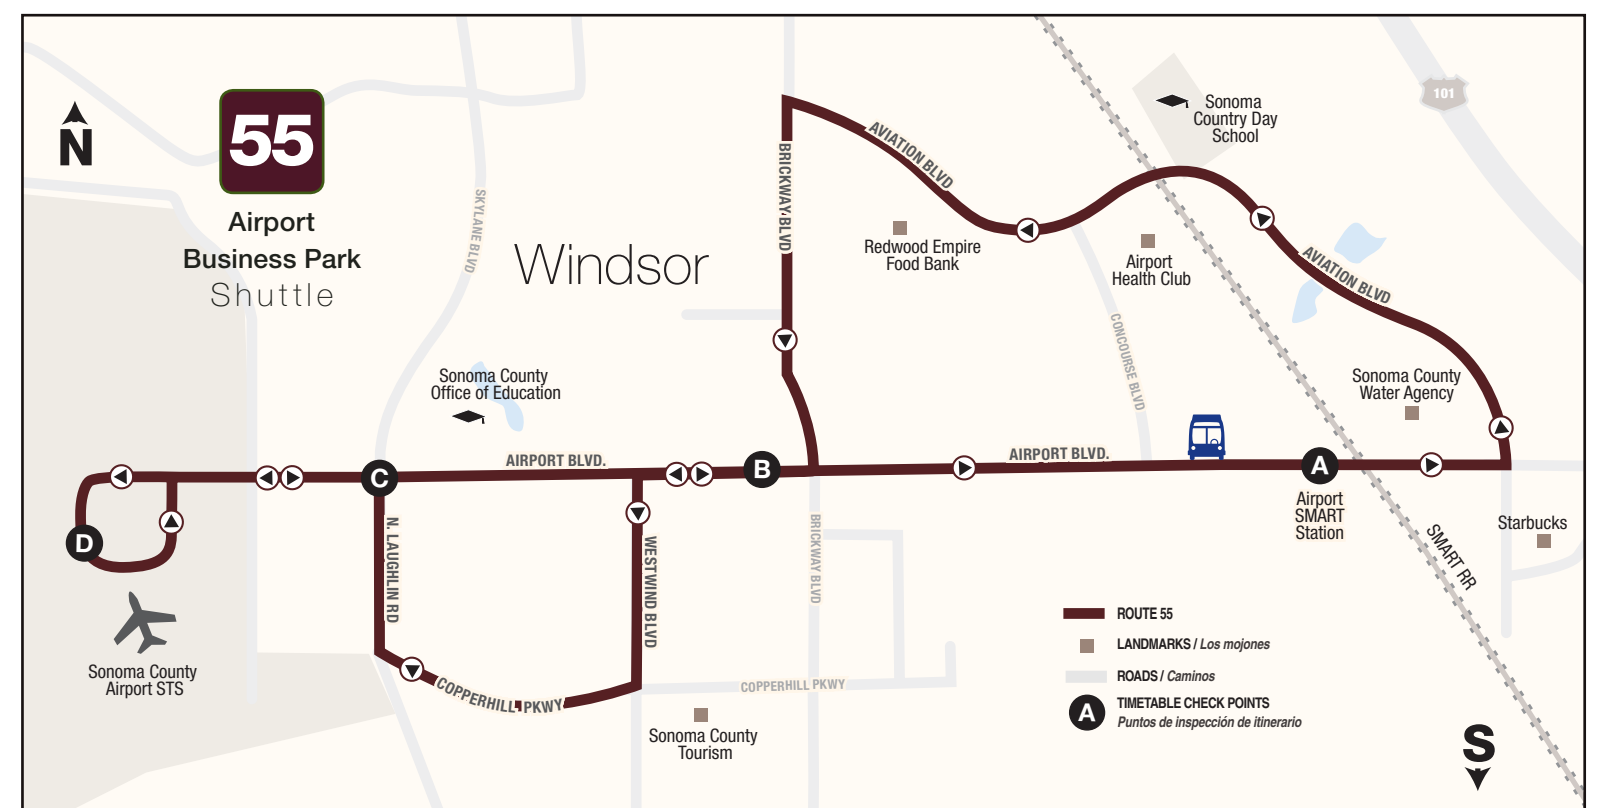

ROUTE 55

Airport Business Park Shuttle

Weekday AM Commute		Route 55		
	Route	55	55	55
SMART Airport Station (Northbound arrives)	A	7:06	7:36	8:06
Airport Blvd - SMART Station	A	7:15	7:45	8:15
Brickway Blvd. / Airport Blvd.	B	7:19	7:49	8:19
Skylane Blvd. / Airport Blvd.	C	7:23	7:53	8:23
Sonoma County Airport Terminal	D	7:25	7:55	8:25
Airport Blvd - SMART Station	A	7:30	8:00	8:30

Weekday PM Commute		Route 55	
	Route	55	55
Airport Blvd - SMART Station	A	4:50	5:20
Brickway Blvd. / Airport Blvd.	B	4:54	5:24
Skylane Blvd. / Airport Blvd.	C	4:58	5:28
Sonoma County Airport Terminal	D	5:00	5:30
Airport Blvd - SMART Station	A	5:05	5:35
SMART Airport Station (Southbound departs)	A	5:19	5:49

ROUTE 56

North County Connector to Airport SMART Station - Weekday

Southbound AM Commute Weekday		Route 56	
	Route	56	56
CLOVERDALE Cloverdale Depot	A	5:20	6:20
HEALDSBURG Healdsburg Depot	B	5:41	6:41
WINDSOR Windsor Depot	C	5:54	6:54
SANTA ROSA Airport Blvd - SMART Station	D	6:04	7:04
SMART Airport Station (Southbound departs)	D	6:19	7:19

Northbound PM Commute Weekday		Route 56	
	Route	56	56
SMART Airport Station (Northbound arrives)	D	5:36	6:36
SANTA ROSA Airport Blvd - SMART Station	D	5:51	6:51
WINDSOR Windsor Depot	C	6:01	7:01
HEALDSBURG Healdsburg Depot	B	6:14	7:14
CLOVERDALE Cloverdale Depot	A	6:34	7:34