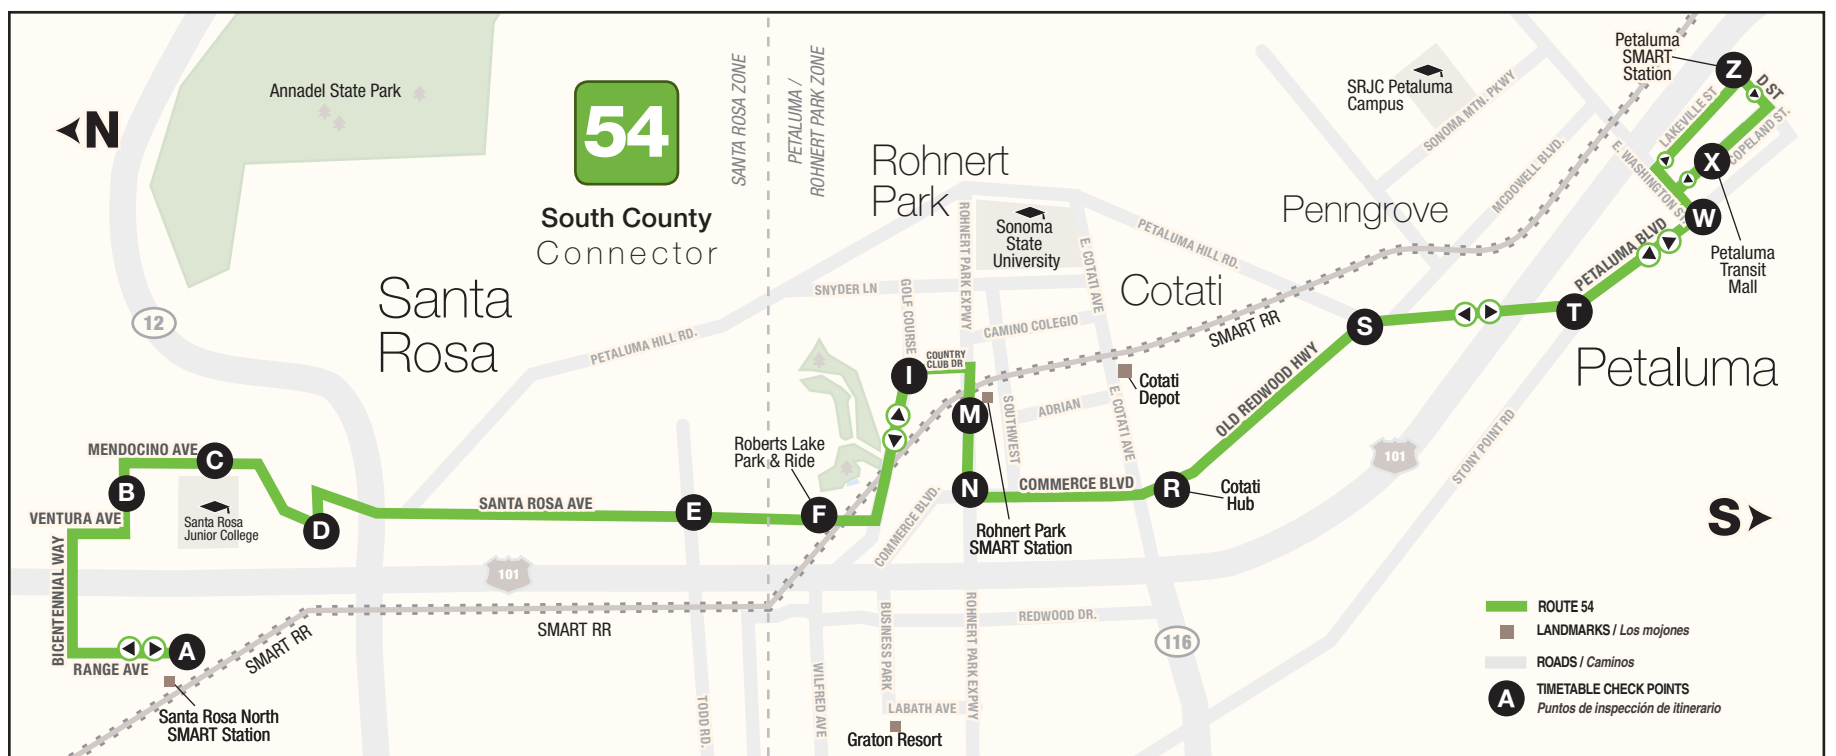

## ROUTE 57 SMART Connecting Shuttle to Kaiser, County Center, SRJC - Weekday Service

Weekday AM Commute		Route	57	57
SMART Guerneville Rd. Station (Northbound arrives)		A	7:29	7:59
Across Guerneville Station (Coffey Ln.)		A	7:35	8:05
Across Kaiser Hospital (Bicentennial Rd.)		B	7:42	8:12
County Admin. Ctr.		C	7:46	8:16
SRJC		D	----	8:25

Weekday PM Commute		Route	57	57
SRJC		D	4:55	----
County Admin. Ctr.		C	5:04	5:34
Kaiser Hospital (Bicentennial Rd.)		B	5:08	5:38
Across Guerneville Station (Coffey Ln.)		A	5:15	5:45
SMART Guerneville Rd. Station (Southbound departs)		A	5:26	5:56

## ROUTE 53

East County Connector to Petaluma Transit Mall - Weekday Service

West		Bold type = PM			
	Route	53	53	53	
SONOMA	Rt 30 - Sonoma Plaza (arrives)	A	7:00	4:50	5:30
	Sonoma Plaza	A	7:10	5:15	5:40
	Broadway / Leveroni	B	7:13	5:18	5:43
	Temelec Circle / Mission Dr.	C	7:17	5:22	5:47
PETALUMA	Frates Rd. / Lakeville Cir.	D	7:30	5:35	6:00
	Petaluma Transit Mall	E	7:40	5:45	6:10
	SMART Petaluma / Downtown (Southbound departs)	E	7:55	5:55	6:25
	East		Bold type = PM		
		Route	53	53	53
PETALUMA	SMART Petaluma / Downtown (Northbound arrives)	E	7:30	4:30	6:00
	Petaluma Transit Mall	E	7:50	4:55	6:15
	Frates Rd. / Lakeville Cir.	D	7:53	4:58	6:18
	Temelec Circle / Mission Dr.	C	7:57	5:02	6:22
	Broadway / Leveroni	B	8:10	5:15	6:35
SONOMA	Sonoma Plaza	A	8:20	5:25	6:45
	Rt 38 - Sonoma Plaza (departs)	A	----	----	7:05