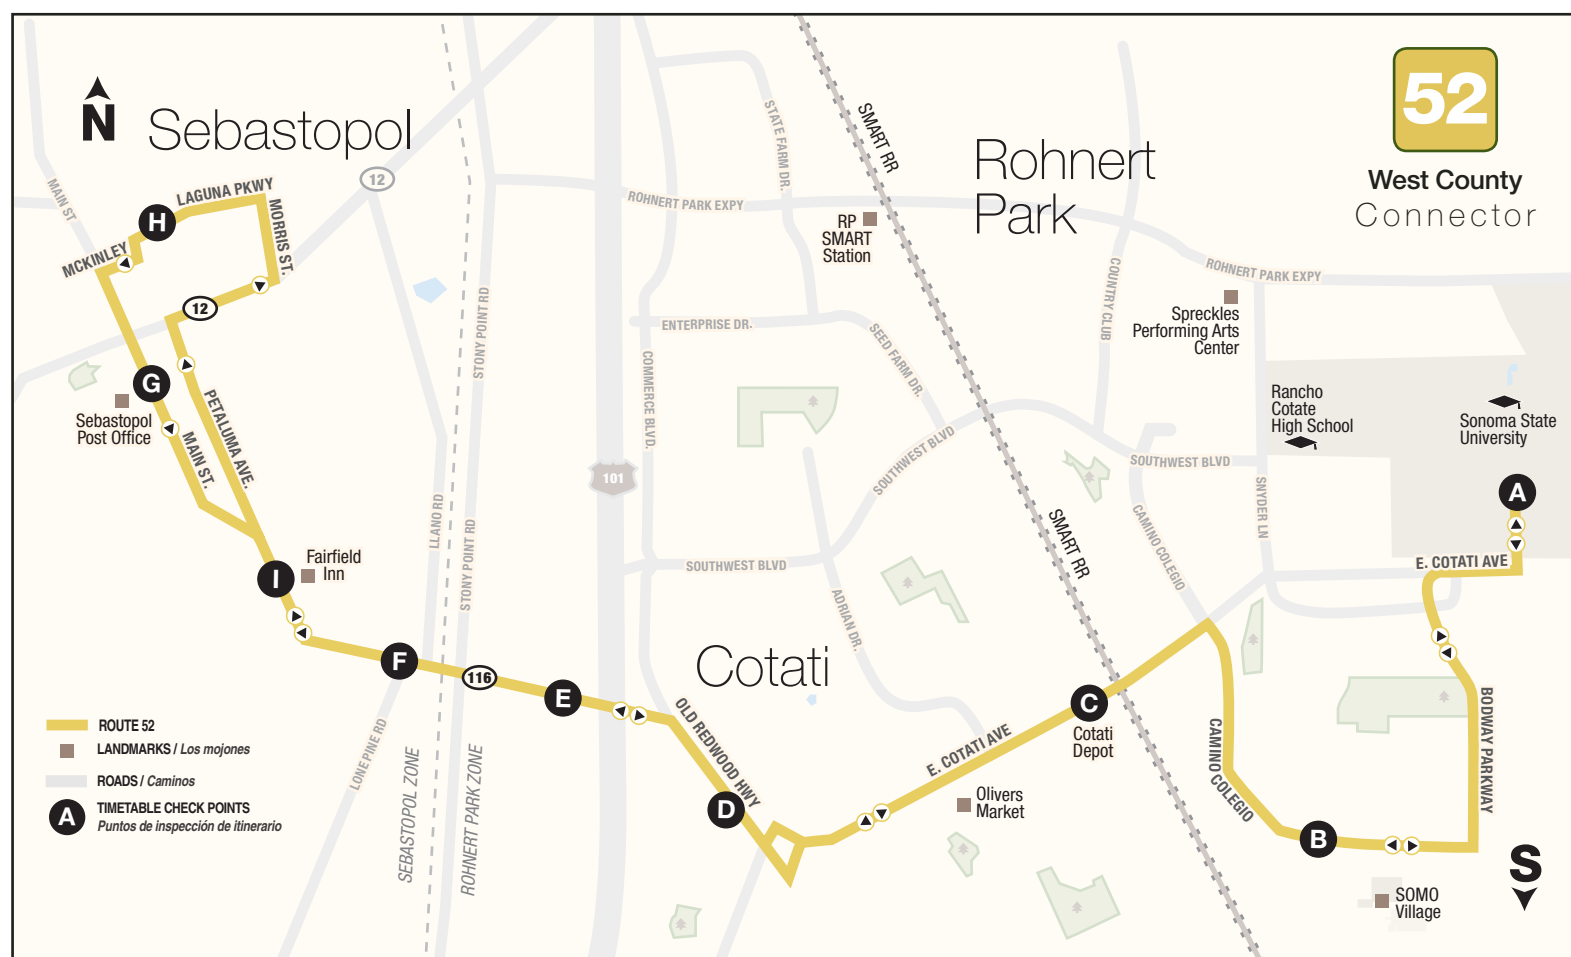

## ROUTE 57 SMART Connecting Shuttle to Kaiser, County Center, SRJC - Weekday Service

Weekday AM Commute		Route	57	57
SMART Guerneville Rd. Station (Northbound arrives)		A	7:29	7:59
Across Guerneville Station (Coffey Ln.)		A	7:35	8:05
Across Kaiser Hospital (Bicentennial Rd.)		B	7:42	8:12
County Admin. Ctr.		C	7:46	8:16
SRJC		D	----	8:25

Weekday PM Commute		Route	57	57
SRJC		D	4:55	----
County Admin. Ctr.		C	5:04	5:34
Kaiser Hospital (Bicentennial Rd.)		B	5:08	5:38
Across Guerneville Station (Coffey Ln.)		A	5:15	5:45
SMART Guerneville Rd. Station (Southbound departs)		A	5:26	5:56

## ROUTE 52

West County Connector to Cotati Depot - Weekday Service

East		Bold type = PM					
	Route	52	52	52	52		
SEBASTOPOL	Laguna Park Way / Sebastopol Hub	H	6:10	7:10	8:00	5:40	
	Rt. 20 Arrives at Sebastopol Post Office	G	----	7:02	----	----	
	Sebastopol Post Office	G	6:13	7:13	8:03	5:43	
	Hwy 116 / Lone Pine	F	6:21	7:21	8:11	5:51	
ROHNERT PARK / COTATI	Hwy 116 / Redwood Dr.	E	6:26	7:26	8:16	5:56	
	Cotati Hub	D	6:29	7:29	8:19	6:00	
	SMART Cotati Station (Northbound arrives)	C	----	7:13	----	5:43	
	Cotati Depot	C	6:33	7:33	8:23	6:04	
	SMART Cotati Station (Southbound departs)	C	6:42	7:42	8:42	6:12	
	Sonoma Mountain Village	B	6:36	7:36	8:26	6:07	
	Sonoma State University	A	6:40	7:40	8:30	6:11	
	West		Bold type = PM				
		Route	52	52	52	52	
	ROHNERT PARK / COTATI	Sonoma State University	A	7:50	8:50	4:00	5:15
Sonoma Mountain Village		B	7:54	8:54	4:04	5:19	6:24
SMART Cotati Station (Northbound arrives)		C	7:43	8:43	----	5:13	6:13
Across from Cotati Depot		C	7:57	8:57	4:07	5:22	6:27
SMART Cotati Station (Southbound departs)		C	8:12	----	4:12	5:42	6:42
Old Redwood Hwy / La Plaza (at Fire Station)		D	7:59	8:59	4:09	5:25	6:30
Hwy 116 / Redwood Dr.		E	8:02	9:02	4:12	5:28	6:33
Hwy 116 / Lone Pine		F	8:09	9:09	4:19	5:35	6:40
Fairfield Inn		I	8:15	9:17	4:25	5:41	6:46
Arrives Sebastopol Transit Hub		H	8:22	9:24	4:35	5:51	6:56
Rt. 20 Departs at Sebastopol Transit Hub	H	----	----	4:48	6:04	7:19	