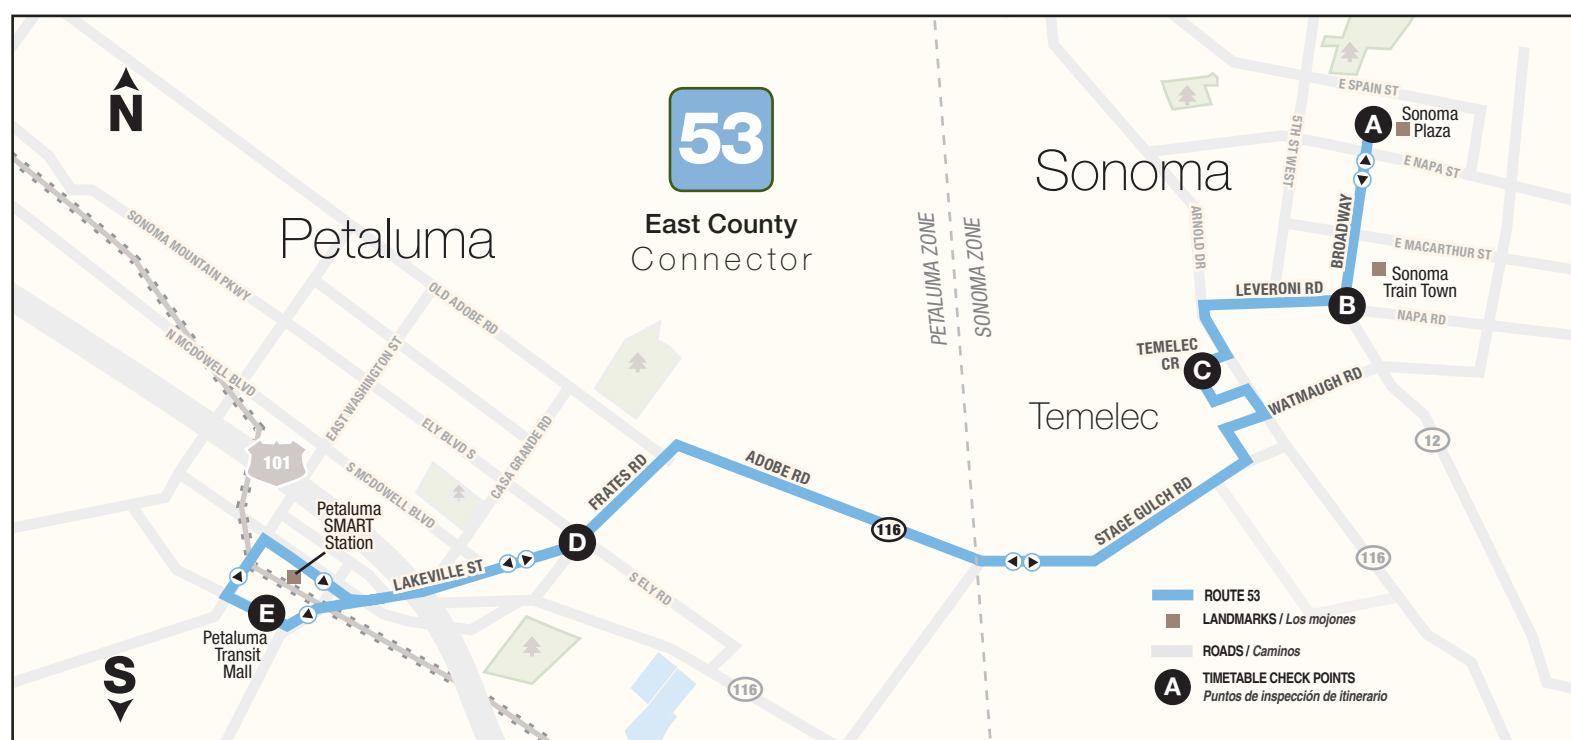

Weekday PM Commute		Route 55	
	Route	55	55
Airport Blvd - SMART Station	A	4:50	5:20
Brickway Blvd. / Airport Blvd.	B	4:54	5:24
Skylane Blvd. / Airport Blvd.	C	4:58	5:28
Sonoma County Airport Terminal	D	5:00	5:30
Airport Blvd - SMART Station	A	5:05	5:35
SMART Airport Station (Southbound departs)	A	5:19	5:49

## ROUTE 56

North County Connector to Airport SMART Station - Weekday

Southbound AM Commute Weekday		Route 56	
	Route	56	56
CLOVERDALE Cloverdale Depot	A	5:20	6:20
HEALDSBURG Healdsburg Depot	B	5:41	6:41
WINDSOR Windsor Depot	C	5:54	6:54
SANTA ROSA Airport Blvd - SMART Station	D	6:04	7:04
SMART Airport Station (Southbound departs)	D	6:19	7:19

Northbound PM Commute Weekday		Route 56	
	Route	56	56
SMART Airport Station (Northbound arrives)	D	5:36	6:36
SANTA ROSA Airport Blvd - SMART Station	D	5:51	6:51
WINDSOR Windsor Depot	C	6:01	7:01
HEALDSBURG Healdsburg Depot	B	6:14	7:14
CLOVERDALE Cloverdale Depot	A	6:34	7:34

## ROUTE 53

East County Connector to Petaluma Transit Mall - Weekday Service

West		Bold type = PM			
	Route	53	53	53	
SONOMA	Rt 30 - Sonoma Plaza (arrives)	A	7:00	4:50	5:30
	Sonoma Plaza	A	7:10	5:15	5:40
	Broadway / Leveroni	B	7:13	5:18	5:43
	Temelec Circle / Mission Dr.	C	7:17	5:22	5:47
PETALUMA	Frates Rd. / Lakeville Cir.	D	7:30	5:35	6:00
	Petaluma Transit Mall	E	7:40	5:45	6:10
	SMART Petaluma / Downtown (Southbound departs)	E	7:55	5:55	6:25
	East		Bold type = PM		
		Route	53	53	53
PETALUMA	SMART Petaluma / Downtown (Northbound arrives)	E	7:30	4:30	6:00
	Petaluma Transit Mall	E	7:50	4:55	6:15
	Frates Rd. / Lakeville Cir.	D	7:53	4:58	6:18
	Temelec Circle / Mission Dr.	C	7:57	5:02	6:22
	Broadway / Leveroni	B	8:10	5:15	6:35
SONOMA	Sonoma Plaza	A	8:20	5:25	6:45
	Rt 38 - Sonoma Plaza (departs)	A	----	----	7:05