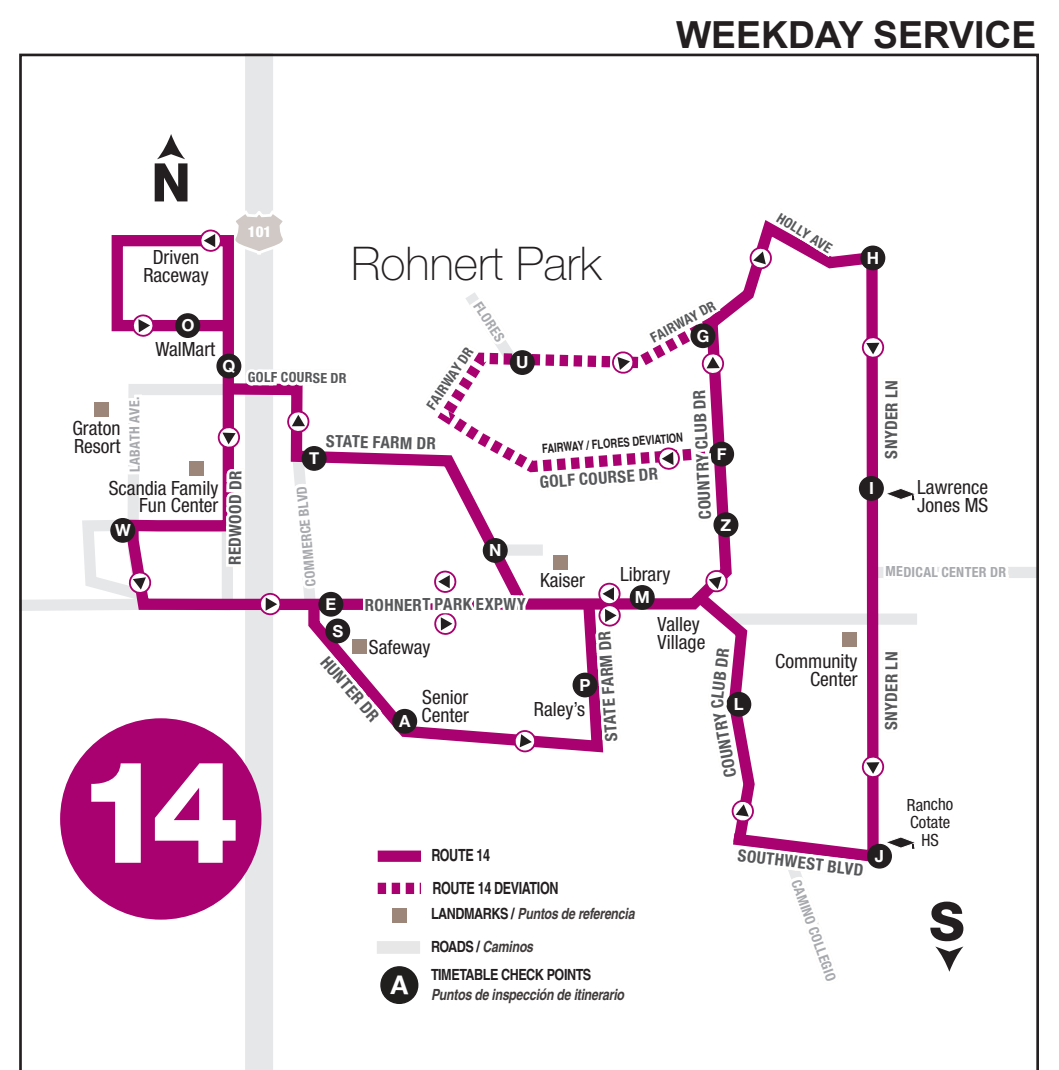

RT 10 SCHOOL COMMUTE SERVICE											
ROUTE 10 // AM TRIPPER (service from Cotati Hub, L-Section, E. Cotati Ave & M-Section)						ROUTE 10 // PM TRIPPER (service to Cotati Hub, L-Section, E. Cotati Ave & M-Section)					
Route	10	10T	10	10T	Route	10T	10T	10T	Route	10T	10T
AM						PM					
M, T, Th, F						DAILY					
WED ONLY											
Hunter Drive / Senior Center	A	7:15	7:20	8:05	8:20	Rancho Cotate High School	I	---	---	3:20	
Cotati Hub	B	7:21	7:26	8:11	8:26	Technology Middle School	O	---	3:00	---	
Lancaster / Myrtle	C	7:24	7:29	8:14	8:29	Lawrence Jones Middle School	N	3:05	---	---	
E. Cotati / Lancaster	D	7:26	7:31	8:16	8:31	Arlen / Santa Alicia	K	3:09	---	---	
Manchester Ave / Magnolia	E	7:31	7:36	8:21	8:36	Cotati Hub	B	3:15	3:08	3:32	
Bodway Pkwy / Middlebrook Wy	G	7:34	7:39	8:24	8:39	Lancaster / Myrtle	C	3:18	3:11	3:35	
Rancho Cotate High School	I	7:39	---	8:29	---	E. Cotati / Lancaster	D	3:19	3:13	3:36	
Technology Middle School	O	---	7:52	---	9:02*	Manchester Ave / Magnolia	E	3:23	3:17	3:40	
Lawrence Jones Middle School	N	---	8:02	---	8:52*	Bodway Pkwy / Middlebrook Way	G	3:25	3:19	3:42	

ROUTE 14 // AM TRIPPER (service from Country Club Dr., F-Section, & H-Section)											
Route	14T	14T	14T	14T	Route	14T					
AM						PM					
M, T, Th, F						DAILY					
WED ONLY											
Country Club / Emily Ave.	Z	7:20	7:45	8:25	8:45	Lawrence Jones Middle School	I	3:05			
Country Club / Golf Course Dr.	F	7:23	7:48	8:28	8:48	Rancho Cotate High School	J	3:20			
Fairway / Flores	U	7:28	7:53	8:33	8:53	Country Club / Emily Ave.	Z	3:30			
Fairway / Country Club	G	7:29	7:54	8:34	8:54	Country Club / Golf Course Dr.	G	3:33			
Snyder Ln / Holly Ave.	H	7:32	7:57	8:37	8:57	Fairway / Flores	U	3:38			
Rancho Cotate High School	J	7:37	---	8:42	---	Fairway / Country Club	G	3:39			
Lawrence Jones Middle School	I	---	7:59	---	8:59	Snyder Ln / Holly Ave.	H	3:42			