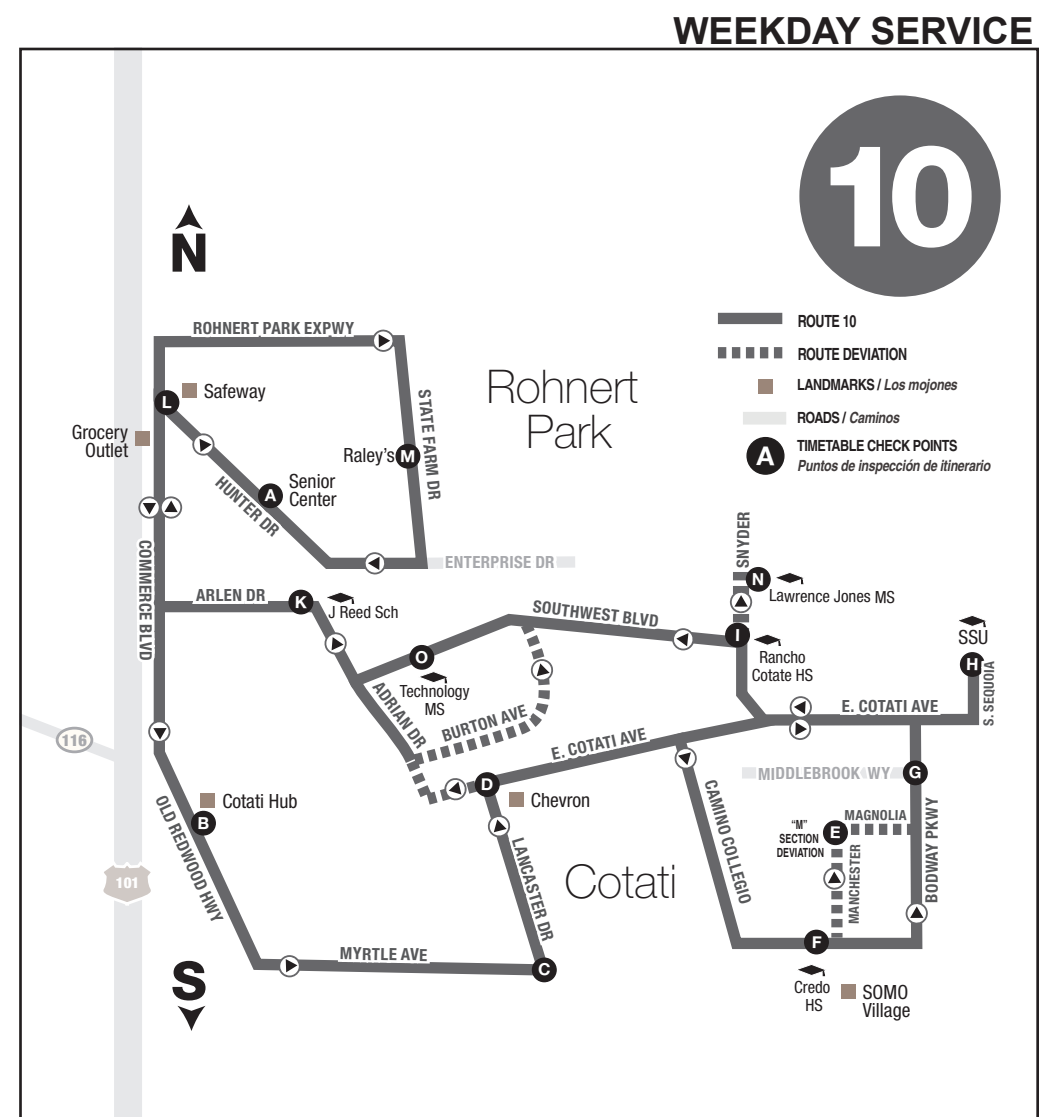

RT 10 SCHOOL COMMUTE SERVICE											
ROUTE 10 // AM TRIPPER (service from Cotati Hub, L-Section, E. Cotati Ave & M-Section)						ROUTE 10 // PM TRIPPER (service to Cotati Hub, L-Section, E. Cotati Ave & M-Section)					
Route	10	10T	10	10T	Route	10T	10T	10T	Route	10T	10T
AM						PM					
M, T, Th, F						DAILY					
WED ONLY											
Hunter Drive / Senior Center	A	7:15	7:20	8:05	8:20	Rancho Cotate High School	I	---	---	3:20	
Cotati Hub	B	7:21	7:26	8:11	8:26	Technology Middle School	O	---	3:00	---	
Lancaster / Myrtle	C	7:24	7:29	8:14	8:29	Lawrence Jones Middle School	N	3:05	---	---	
E. Cotati / Lancaster	D	7:26	7:31	8:16	8:31	Arlen / Santa Alicia	K	3:09	---	---	
Manchester Ave / Magnolia	E	7:31	7:36	8:21	8:36	Cotati Hub	B	3:15	3:08	3:32	
Bodway Pkwy / Middlebrook Wy	G	7:34	7:39	8:24	8:39	Lancaster / Myrtle	C	3:18	3:11	3:35	
Rancho Cotate High School	I	7:39	---	8:29	---	E. Cotati / Lancaster	D	3:19	3:13	3:36	
Technology Middle School	O	---	7:52	---	9:02*	Manchester Ave / Magnolia	E	3:23	3:17	3:40	
Lawrence Jones Middle School	N	---	8:02	---	8:52*	Bodway Pkwy / Middlebrook Way	G	3:25	3:19	3:42	

ROUTE 14 // AM TRIPPER (service from Country Club Dr., F-Section, & H-Section)											
Route	14T	14T	14T	14T	Route	14T					
AM						PM					
M, T, Th, F						DAILY					
WED ONLY											
Country Club / Emily Ave.	Z	7:20	7:45	8:25	8:45	Lawrence Jones Middle School	I	3:05			
Country Club / Golf Course Dr.	F	7:23	7:48	8:28	8:48	Rancho Cotate High School	J	3:20			
Fairway / Flores	U	7:28	7:53	8:33	8:53	Country Club / Emily Ave.	Z	3:30			
Fairway / Country Club	G	7:29	7:54	8:34	8:54	Country Club / Golf Course Dr.	G	3:33			
Snyder Ln / Holly Ave.	H	7:32	7:57	8:37	8:57	Fairway / Flores	U	3:38			
Rancho Cotate High School	J	7:37	---	8:42	---	Fairway / Country Club	G	3:39			
Lawrence Jones Middle School	I	---	7:59	---	8:59	Snyder Ln / Holly Ave.	H	3:42			