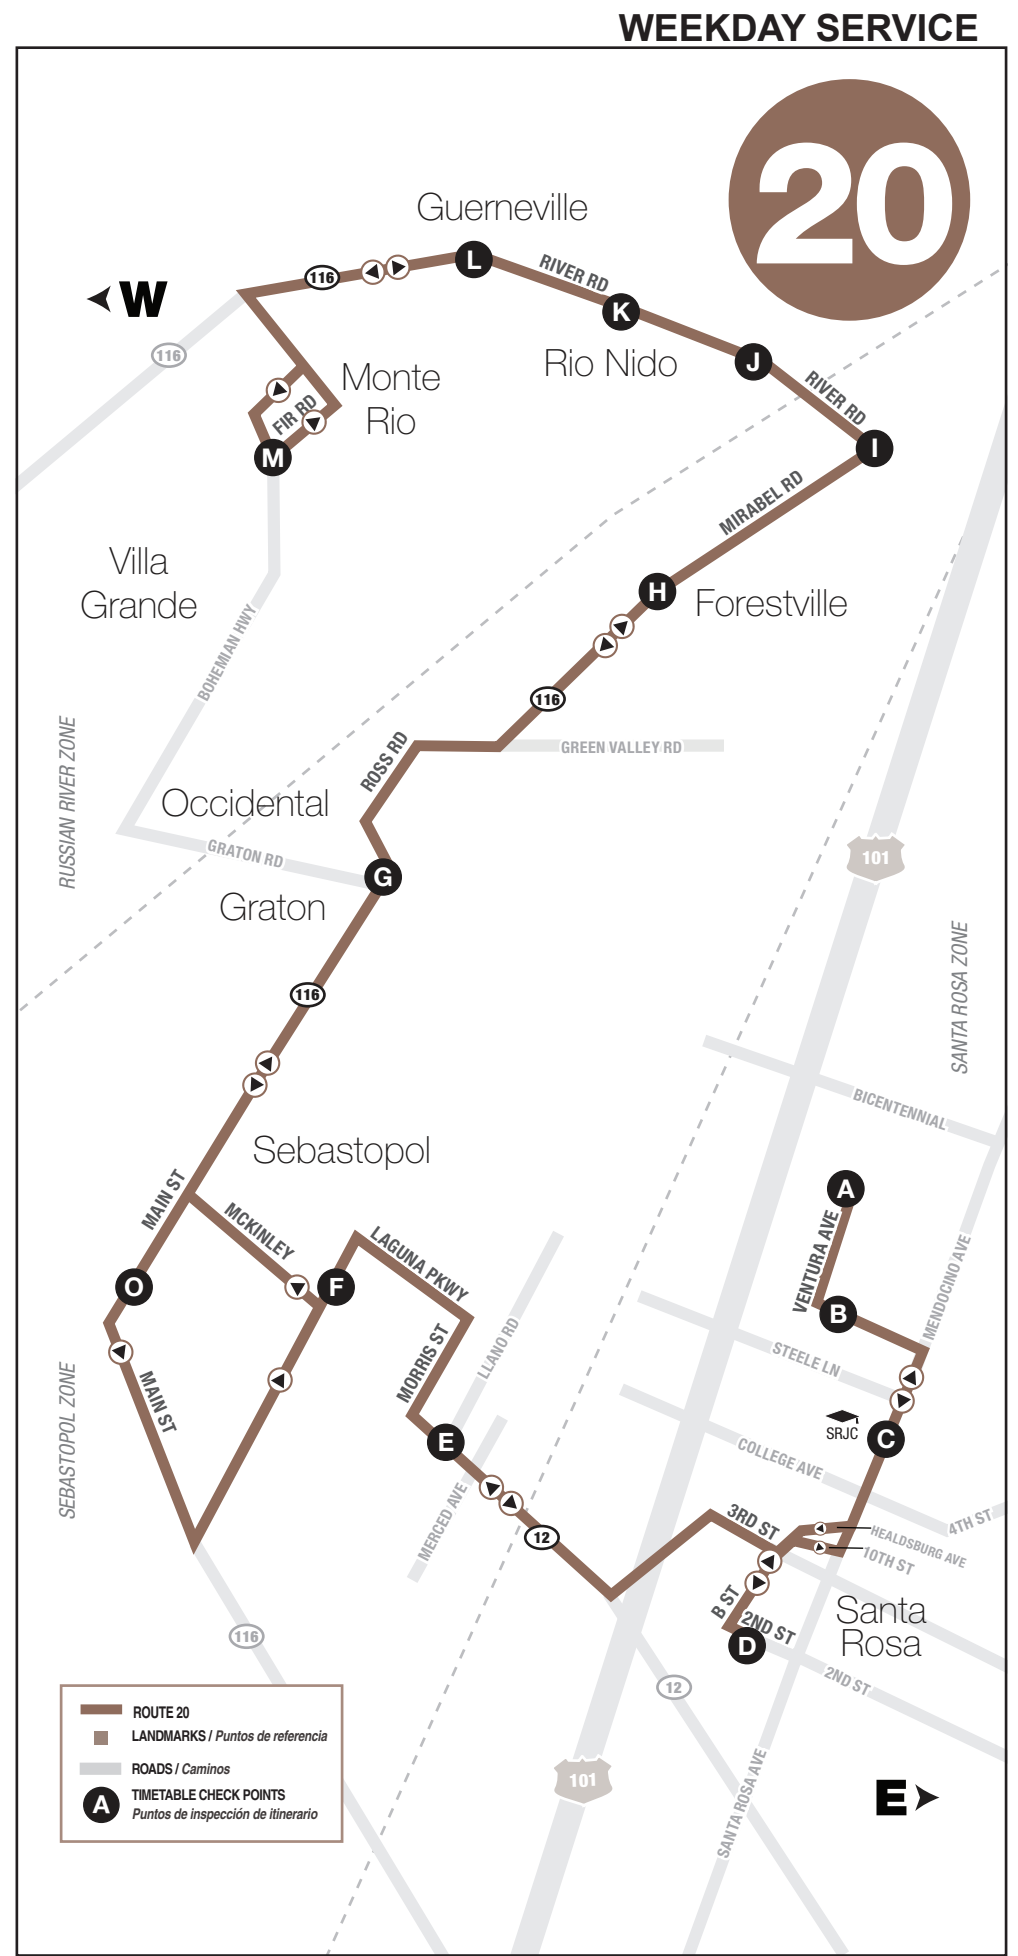

West / Oeste		Bold type = PM											
Route		20	20	20	20	20	20	20	20	20	20		
SANTA ROSA	Russell / Ventura (Kaiser Stop)	A	---	7:45	9:20	11:10	12:40	2:30	4:05	5:25	7:20	8:30	
	County Admin. Center	B	---	7:46	9:21	11:11	12:41	2:31	4:06	5:26	7:21	8:31	
	Santa Rosa Junior College	C	---	7:50	9:25	11:17	12:45	2:35	4:12	5:32	7:25	8:35	
	Santa Rosa Transit Mall (Arrives)	D	---	7:57	9:32	11:27	12:55	2:45	4:21	5:42	7:35	8:42	
	Rt. 60 Arrives from Healdsburg/Cloverdale	D	---	7:47	9:22	11:04	12:19	2:12	4:14	4:57	6:38	8:26	
	Rt. 44/48 Arrives from RP/Petaluma	D	---	7:49	9:17	---	12:41	2:41	3:45	5:27	6:56	7:39	
	Rt. 30 Arrives from Sonoma Valley	D	---	7:27	---	---	---	2:08	3:25	6:00	6:43	8:40	
	Santa Rosa Transit Mall (Departs)	D	5:55	8:01	9:35	11:30	1:03	2:50	4:29	5:47	7:38	8:45	
SEBASTOPOL	Hwy 12 / Llano Road	E	6:02	8:10	9:44	11:39	1:12	2:59	4:39	5:57	7:47	8:54	
	Laguna Pk. Wy. / Sebastopol Hub (Arrives)	F	6:07	8:15	9:49	11:44	1:17	3:07	4:44	6:02	7:52	8:59	
	Laguna Pk. Wy. / Sebastopol Hub (Departs)	F	6:07	8:19	9:51	11:47	1:22	3:08	4:48	6:04	7:54	9:01	
GRATON		G	6:15	8:28	9:59	11:58	1:32	3:23	5:01	6:17	8:04	9:09	
FORESTVILLE (Downtown)		H	---	8:36	10:07	12:05	1:40	3:31	5:09	6:25	8:12	9:17	
RUSSIAN RIVER AREA	River Rd. / Mirabel Rd.	I	---	8:40	10:11	12:09	1:44	3:35	5:13	6:29	8:16	9:21	
	River Rd. / Grays Ct. (Ac. Berry's Market)	J	---	8:43	10:13	12:11	1:46	3:37	5:15	6:31	8:18	9:23	
	Rio Nido	K	---	8:50	10:20	12:17	1:53	3:44	5:22	6:38	8:25	9:30	
	Guerneville (B of A)	L	---	8:55	10:25	12:23	1:59	3:52	5:28	6:43	8:30	9:35	
	Monte Rio	M	---	9:05	10:35	12:28	2:04	3:55	5:35	6:49	8:36	9:41	
	Occidental (continues as 20x)		6:30	---	---	---	---	---	---	---	---	---	---