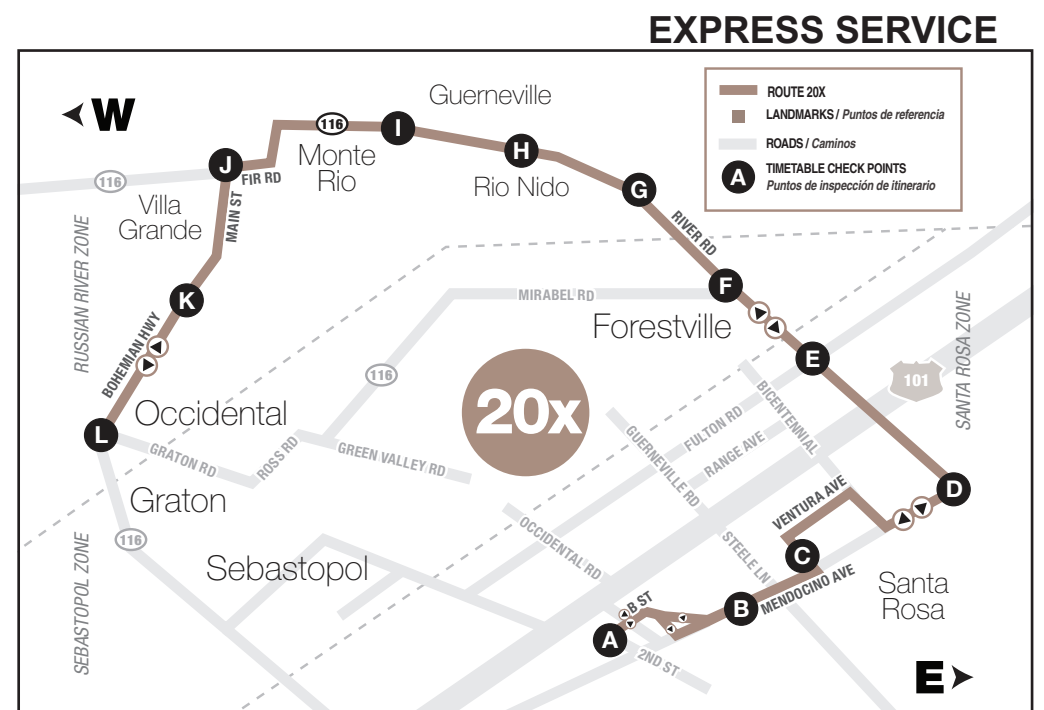

Weekday Express Service / Servicio expreso durante la semana

East / Este		AM	
Route		20x	
RUSSIAN RIVER AREA	Occidental	L	6:30
	Camp Meeker	K	6:34
	Monte Rio	J	6:44
	Guerneville (Safeway)	I	6:55
	Rio Nido	H	6:59
	River Rd. / River Dr. (East)	G	7:06
	Mirabel Rd. Ext. / River Rd.	F	7:09
	River Rd. / Fulton Rd.	E	7:21
SANTA ROSA	Old Redwood Hwy / Cardinal Newman H.S.	D	7:25
	County Admin. Center	C	7:30
	Santa Rosa Junior College	B	7:35
	Santa Rosa Transit Mall	A	7:42

West / Oeste		PM	
Route		20x	
SANTA ROSA	Santa Rosa Transit Mall	A	5:10
	Ac. Santa Rosa Junior College	B	5:15
	County Admin. Center	C	5:21
	Old Redwood Hwy / Cardinal Newman H.S.	D	5:33
	River Rd. / Fulton Rd.	E	5:37
	River Rd. / Mirabel Rd.	F	5:46
	River Rd. / Grays Ct. (Ac. Berry's Market)	G	5:48
	Rio Nido	H	5:55
RUSSIAN RIVER AREA	Guerneville (B of A)	I	6:00
	Monte Rio	J	6:11
	Camp Meeker	K	6:21
	Occidental	L	6:25