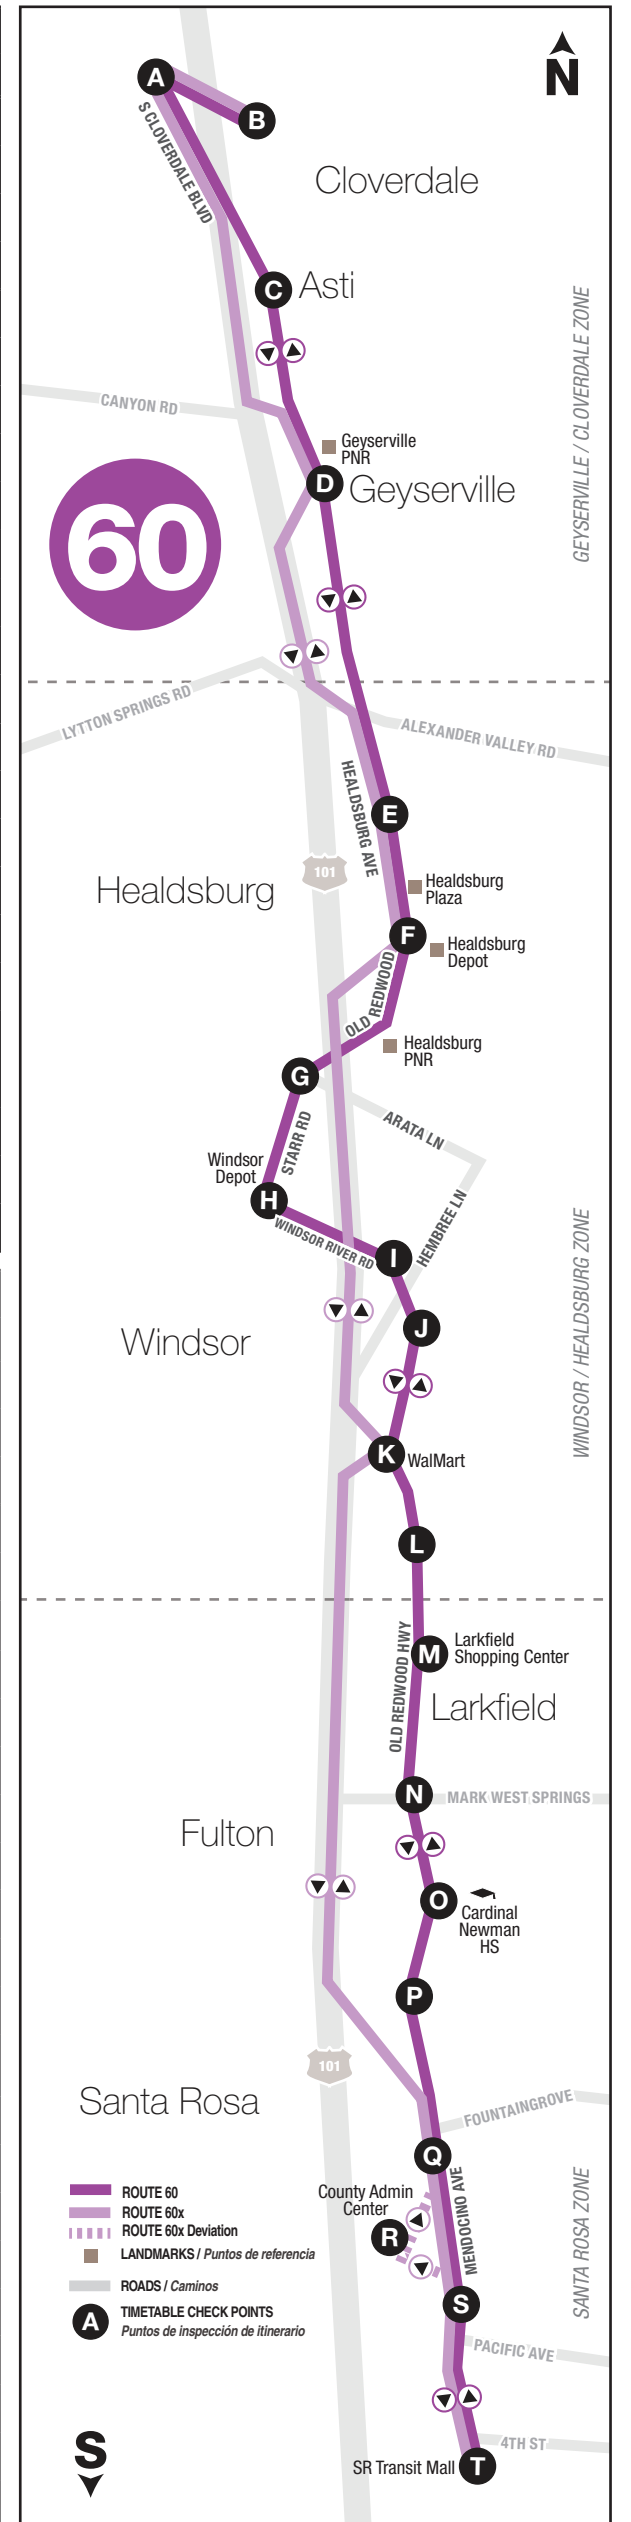

Cloverdale // Healdsburg // Santa Rosa

Weekday Service / Servicio los días de semana

Table with columns for Route, 60, 60, 60, 60x, 60, 60, 60, 60, 60, 60, 60, 60, 60, 60, 60, 60. Rows include Cloverdale/Geyserville, Healdsburg/Windsor, and Santa Rosa.

North / Norte

Table with columns for Route, 60x, 60, 60, 60, 60, 60, 60, 60, 60, 60, 60, 60, 60x, 60, 60, 60, 60. Rows include Santa Rosa, Windsor/Healdsburg, and Cloverdale/Geyserville.

Weekend Service / Servicio los fines de semana

South / Sur

Table with columns for Route, 60, 60, 60, 60, 60, 60, 60, 60. Rows include Cloverdale/Asti, Healdsburg/Windsor, and Santa Rosa.

North / Norte

Table with columns for Route, 60, 60, 60, 60, 60, 60, 60, 60. Rows include Santa Rosa, Windsor/Healdsburg, and Cloverdale/Asti.