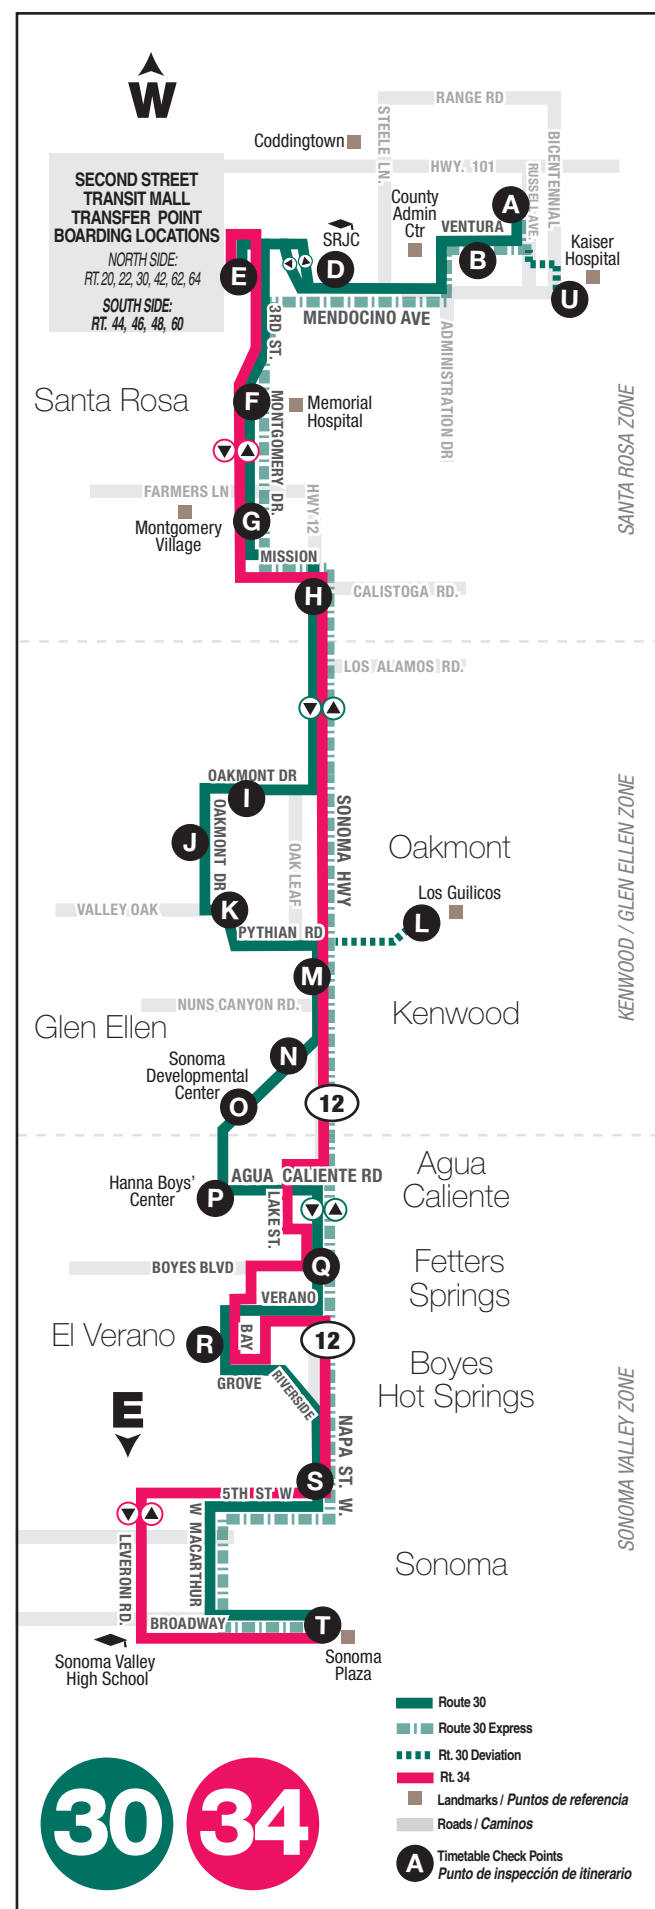

WEEKDAY SERVICE