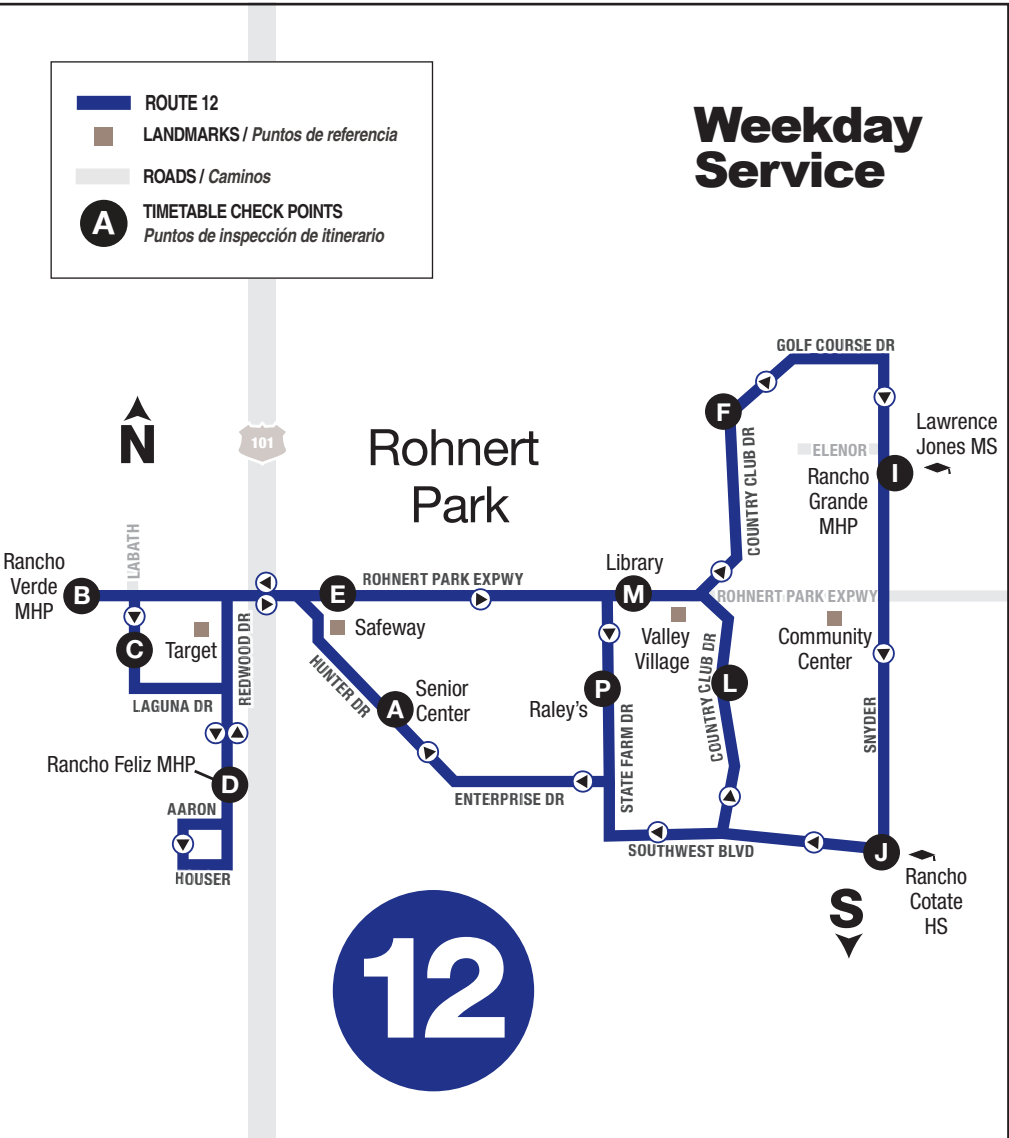

12/14 ROHNERT PARK												
Route	12	12	14	12	14	12/14	14	12	14	12	14	
Hunter Drive / Senior Center	A	6:35	7:05	8:10	9:00	9:50	11:35	1:45	2:35	3:35	4:15	5:20
Rancho Verde Mobile Home Park	B	6:42	7:12	----	9:07	----	11:42	----	2:42	----	4:22	----
Reading Cinemas (on Labath Ave.)	C	6:43	7:13	----	9:08	----	11:43	----	2:43	----	4:23	----
Rancho Feliz Mobile Home Park	D	6:45	7:15	----	9:10	----	11:46	----	2:45	----	4:25	----
Chase Bank	E	6:51	7:21	8:12	9:16	9:52	11:53	1:47	2:51	3:37	4:31	5:22
Country Club / Golf Course	F	6:57	7:27	8:18	9:22	9:58	11:59	1:53	2:57	3:43	4:37	5:28
Fairway / Country Club	G	----	----	8:24	----	9:59	12:00	1:54	----	3:44	----	5:29
Snyder Lane / Holly	H	----	----	8:27	----	10:03	12:04	1:58	----	3:48	----	5:33
Lawrence Jones Middle School	I	7:02	7:32	8:29	9:27	10:05	12:06	2:00	3:02	3:50	4:42	5:35
Rancho Cotate High School	J	7:05	7:35	8:32	9:30	10:08	12:09	2:03	3:05	3:53	4:45	5:38
Country Club / Civic Center Dr.	L	7:08	7:38	8:34	9:33	10:11	12:12	2:06	3:08	3:56	4:48	5:41
Rohnert Park Library	M	7:09	7:39	8:35	9:34	10:12	12:13	2:07	3:09	3:57	4:49	5:42
Kaiser Medical Center	N	----	----	8:37	----	10:14	12:15	2:09	----	3:59	----	5:44
Graton Resort (Redwood Dr / Golf Course Dr)	Q	----	----	8:42	----	10:19	12:20	2:14	----	4:04	----	5:49
Wal-Mart (parking lot)	O	----	----	8:45	----	10:22	12:23	2:17	----	4:07	----	5:52
Labath / Martin	W	----	----	8:49	----	10:26	12:27	2:21	----	4:11	----	5:56
Raley's Town Center	P	7:10	7:40	8:55	9:35	10:32	12:33	2:27	3:10	4:17	4:50	6:02
Hunter Drive / Senior Center	A	7:12	7:42	8:57	9:37	10:34	12:35	2:29	3:12	4:19	4:52	6:04
Bus Continues as Route No.	A	10	10	10	----	10	10	10	10	10	10	----
		7:15	8:05	9:05	----	10:40	12:50	----	3:25	4:35	5:15	----