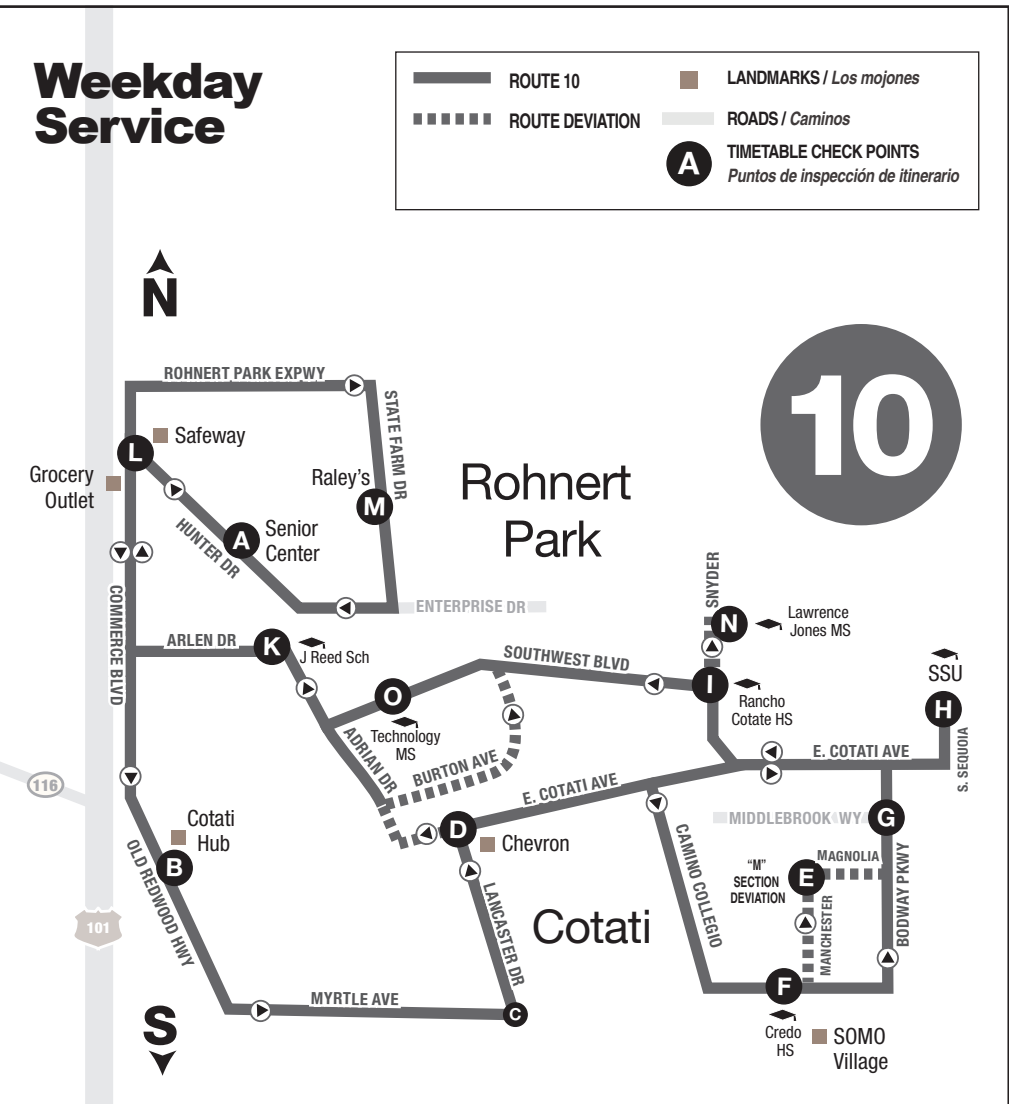

10 12 14

Rohnert Park // Cotati // SSU Local

Weekday Service / Servicio los días de semana

10 ROHNERT PARK - COTATI - SSU											
Route	10	10	10	10	10	10	10	10	10	10	
Hunter Drive / Senior Center	A	6:30	7:15	8:05	9:05	10:40	12:50	2:45	3:25	4:35	5:15
Cotati Hub	B	6:36	7:21	8:11	9:11	10:46	12:56	2:51	3:31	4:41	5:21
Lancaster / Myrtle	C	6:39	7:24	8:14	9:14	10:50	12:59	2:54	3:34	4:44	5:24
E. Cotati/ Lancaster	D	6:41	7:26	8:16	9:16	10:53	1:01	2:56	3:36	4:46	5:26
Sonoma Mountain Village	F	6:45	7:30	8:20	9:20	10:57	1:05	3:00	3:40	4:50	5:30
Sonoma State University	H	6:49	7:35	8:24	9:24	11:02	1:10	3:04	3:44	4:54	5:34
Rancho Cotate High School	I	6:52	7:39	8:27	9:27	11:05	1:14	3:07	3:47	4:57	5:37
Arlen / Santa Alicia	K	6:56	7:43	8:31	9:31	11:10	1:19	3:11	3:51	5:01	5:41
Commerce Blvd./ R.P. Expressway	L	6:58	7:45	8:33	9:33	11:12	1:21	3:13	3:53	5:03	5:43
Raley's Town Center	M	7:01	7:48	8:36	9:36	11:15	1:24	3:16	3:56	5:06	5:46
Hunter Drive / Senior Center	A	7:04	7:51	8:39	9:39	11:18	1:27	3:19	3:59	5:09	5:49
Bus Continues as Route No.	A	12	14	12	14	12/14	14	14	12	14	----
		7:05	8:10	9:00	9:50	11:35	1:45	3:35	4:15	5:20	----

Regular type = AM Bold type = PM