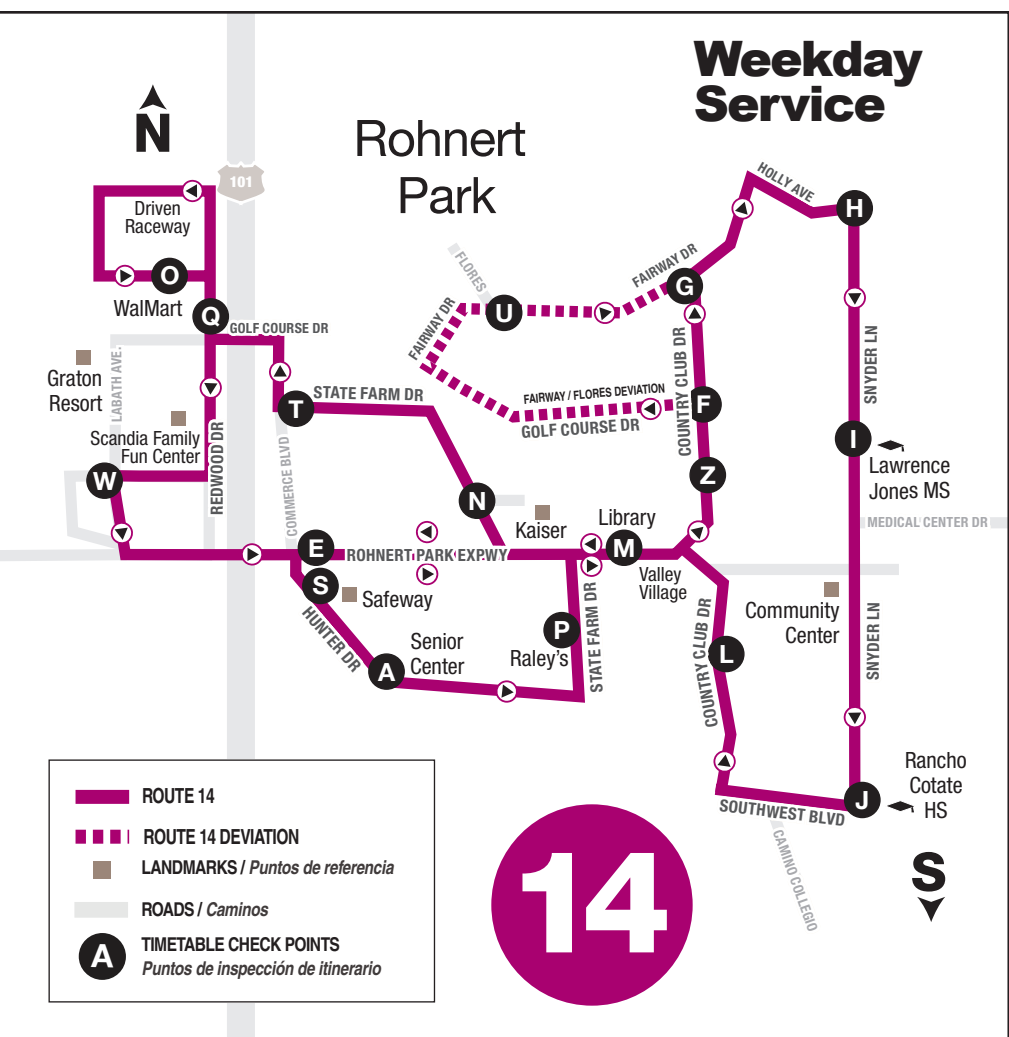

12/14 ROHNERT PARK												
Route	12	12	14	12	14	12/14	14	12	14	12	14	
Hunter Drive / Senior Center	A	6:35	7:05	8:10	9:00	9:50	11:35	1:45	2:35	3:35	4:15	5:20
Rancho Verde Mobile Home Park	B	6:42	7:12	----	9:07	----	11:42	----	2:42	----	4:22	----
Reading Cinemas (on Labath Ave.)	C	6:43	7:13	----	9:08	----	11:43	----	2:43	----	4:23	----
Rancho Feliz Mobile Home Park	D	6:45	7:15	----	9:10	----	11:46	----	2:45	----	4:25	----
Chase Bank	E	6:51	7:21	8:12	9:16	9:52	11:53	1:47	2:51	3:37	4:31	5:22
Country Club / Golf Course	F	6:57	7:27	8:18	9:22	9:58	11:59	1:53	2:57	3:43	4:37	5:28
Fairway / Country Club	G	----	----	8:24	----	9:59	12:00	1:54	----	3:44	----	5:29
Snyder Lane / Holly	H	----	----	8:27	----	10:03	12:04	1:58	----	3:48	----	5:33
Lawrence Jones Middle School	I	7:02	7:32	8:29	9:27	10:05	12:06	2:00	3:02	3:50	4:42	5:35
Rancho Cotate High School	J	7:05	7:35	8:32	9:30	10:08	12:09	2:03	3:05	3:53	4:45	5:38
Country Club / Civic Center Dr.	L	7:08	7:38	8:34	9:33	10:11	12:12	2:06	3:08	3:56	4:48	5:41
Rohnert Park Library	M	7:09	7:39	8:35	9:34	10:12	12:13	2:07	3:09	3:57	4:49	5:42
Kaiser Medical Center	N	----	----	8:37	----	10:14	12:15	2:09	----	3:59	----	5:44
Graton Resort (Redwood Dr / Golf Course Dr)	Q	----	----	8:42	----	10:19	12:20	2:14	----	4:04	----	5:49
Wal-Mart (parking lot)	O	----	----	8:45	----	10:22	12:23	2:17	----	4:07	----	5:52
Labath / Martin	W	----	----	8:49	----	10:26	12:27	2:21	----	4:11	----	5:56
Raley's Town Center	P	7:10	7:40	8:55	9:35	10:32	12:33	2:27	3:10	4:17	4:50	6:02
Hunter Drive / Senior Center	A	7:12	7:42	8:57	9:37	10:34	12:35	2:29	3:12	4:19	4:52	6:04
Bus Continues as Route No.	A	10	10	10	----	10	10	10	10	10	10	----
		7:15	8:05	9:05	----	10:40	12:50	----	3:25	4:35	5:15	----