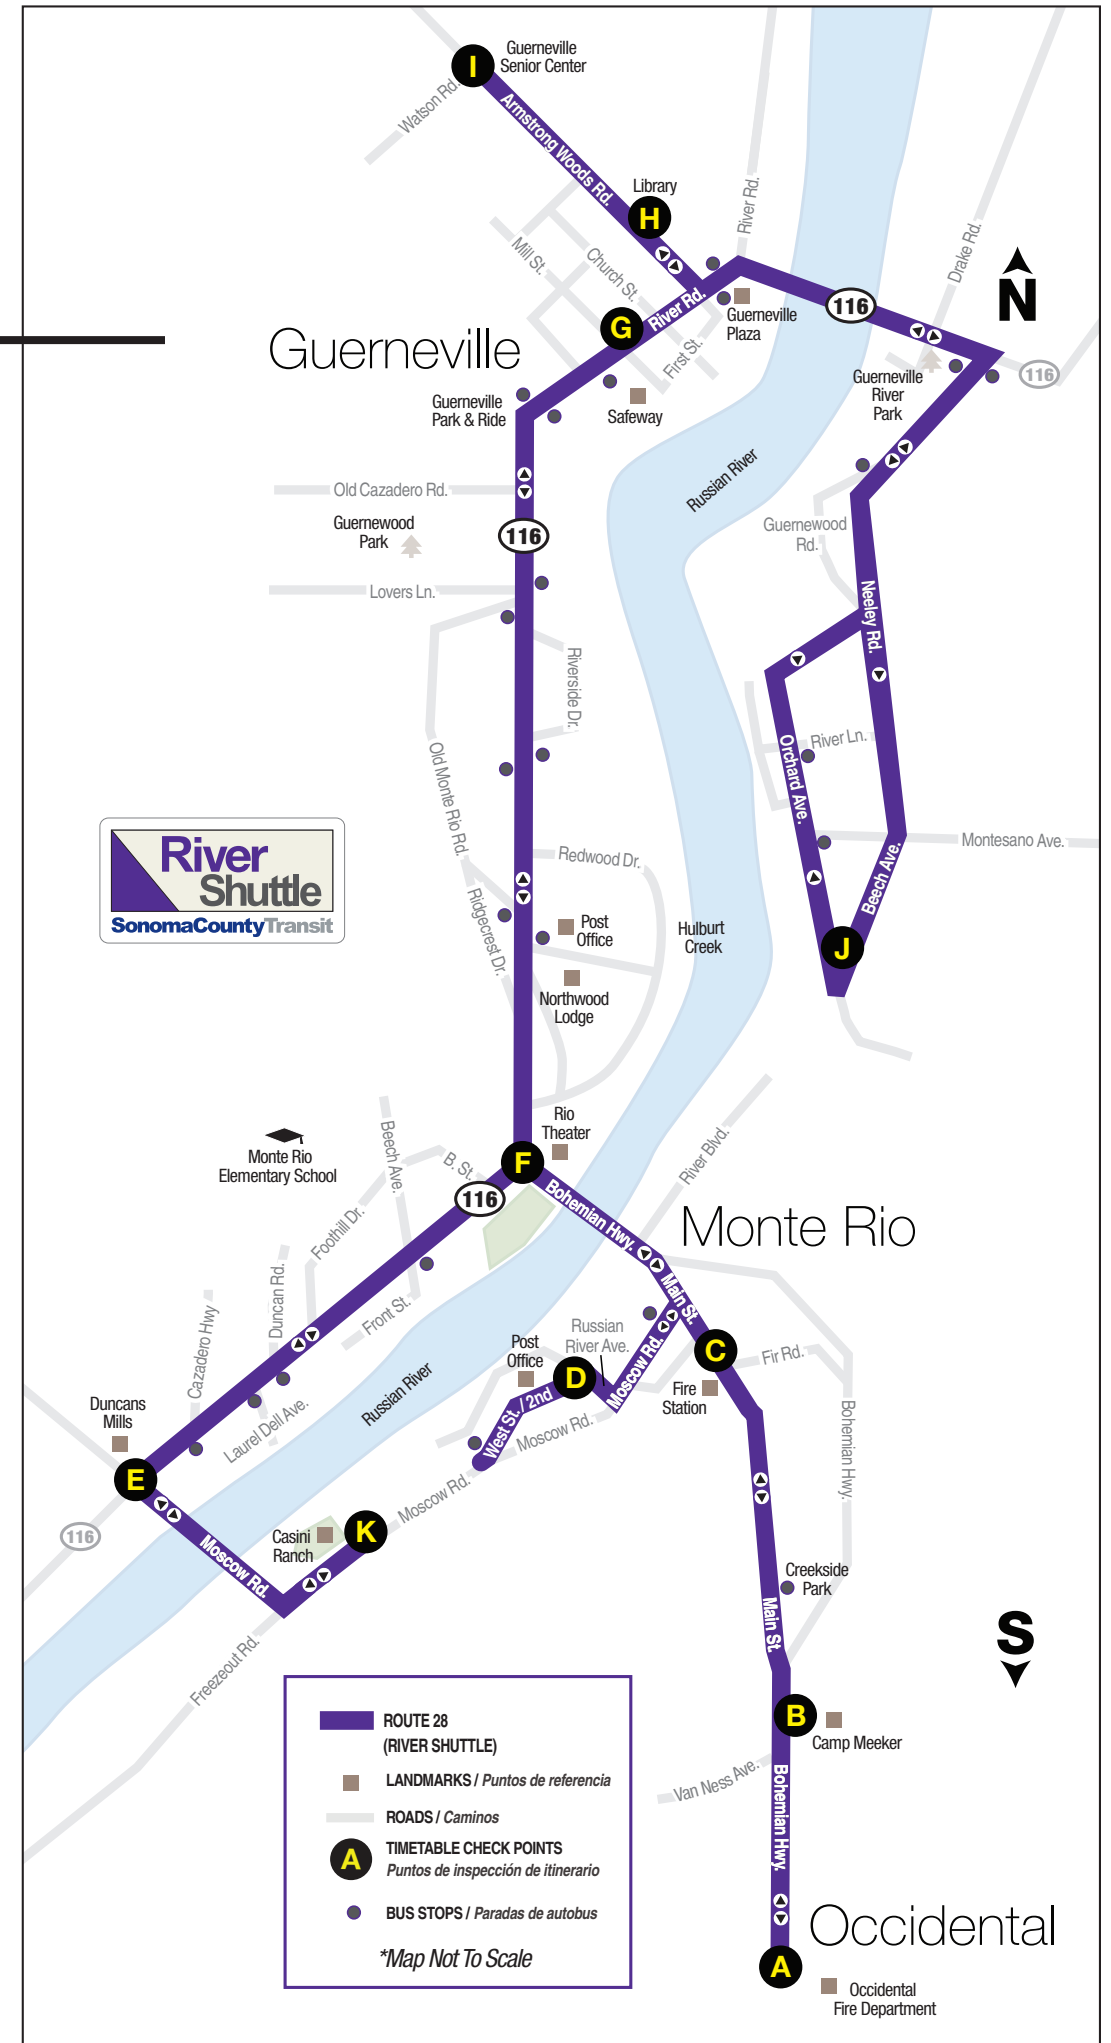

*Highlighted times are not served on Saturday

Bus Stop List

Route 28 — Guerneville / Monte Rio / Duncan Mills / Occidental

Timepoint	Stop Location	Cross Street	Landmark	City	Stop #
G	Highway 116	Mill Street	Bank of America building	Guerneville	690
	Highway 116	(bus turnout)	Guerneville Park-and-Ride Lot	Guerneville	691
	Highway 116	Lovers/Guernewood Lane	West of Hulbut Creek Bridge	Guernewood Park	692
	Highway 116	Riverside Drive	George's Hideaway		693
	Highway 116	Ridgecrest	Ac. Northwood Lodge/Golf Course	Northwood	694
F	Highway 116	Bohemian Hwy.	Ac. from Rio Theatre @ stop sign	Monte Rio	695
E	Moscow Road	Highway 116	Ac. Russian River Rodeo Grounds	Duncans Mills	173.4
K	Moscow Road	Casini Ranch	Casini Ranch Campground		173.3
E	Moscow Road	Highway 116	Ac. Russian River Rodeo Grounds	Duncans Mills	173.4
	Highway 116	Cazadero Highway			173.6
	Highway 116	Laurel Dell Avenue			173.7
	Highway 116	west of Duncan Rd.	near blinking warning sign		173.8
	Highway 116	Front Street			173.9
	Moscow Road	Main Street		Monte Rio	696
D	Moscow Road	Russian River Ave			173.1
	West Street	Fifth Street	Ac. Villa Grande Post Office	Villa Grande	Flag
	Moscow Road	West Street			173.2
C	Main Street	Starett Hill Road	parking lot/Ac. St. Vincent de Paul	Monte Rio	697
B	Bohemian Hwy.	Market Street	old shelter near Camp Meeker P.O.	Camp Meeker	698
A	Bohemian Hwy.	Hill Street	Occidental Fire Dept./tennis courts	Occidental	170