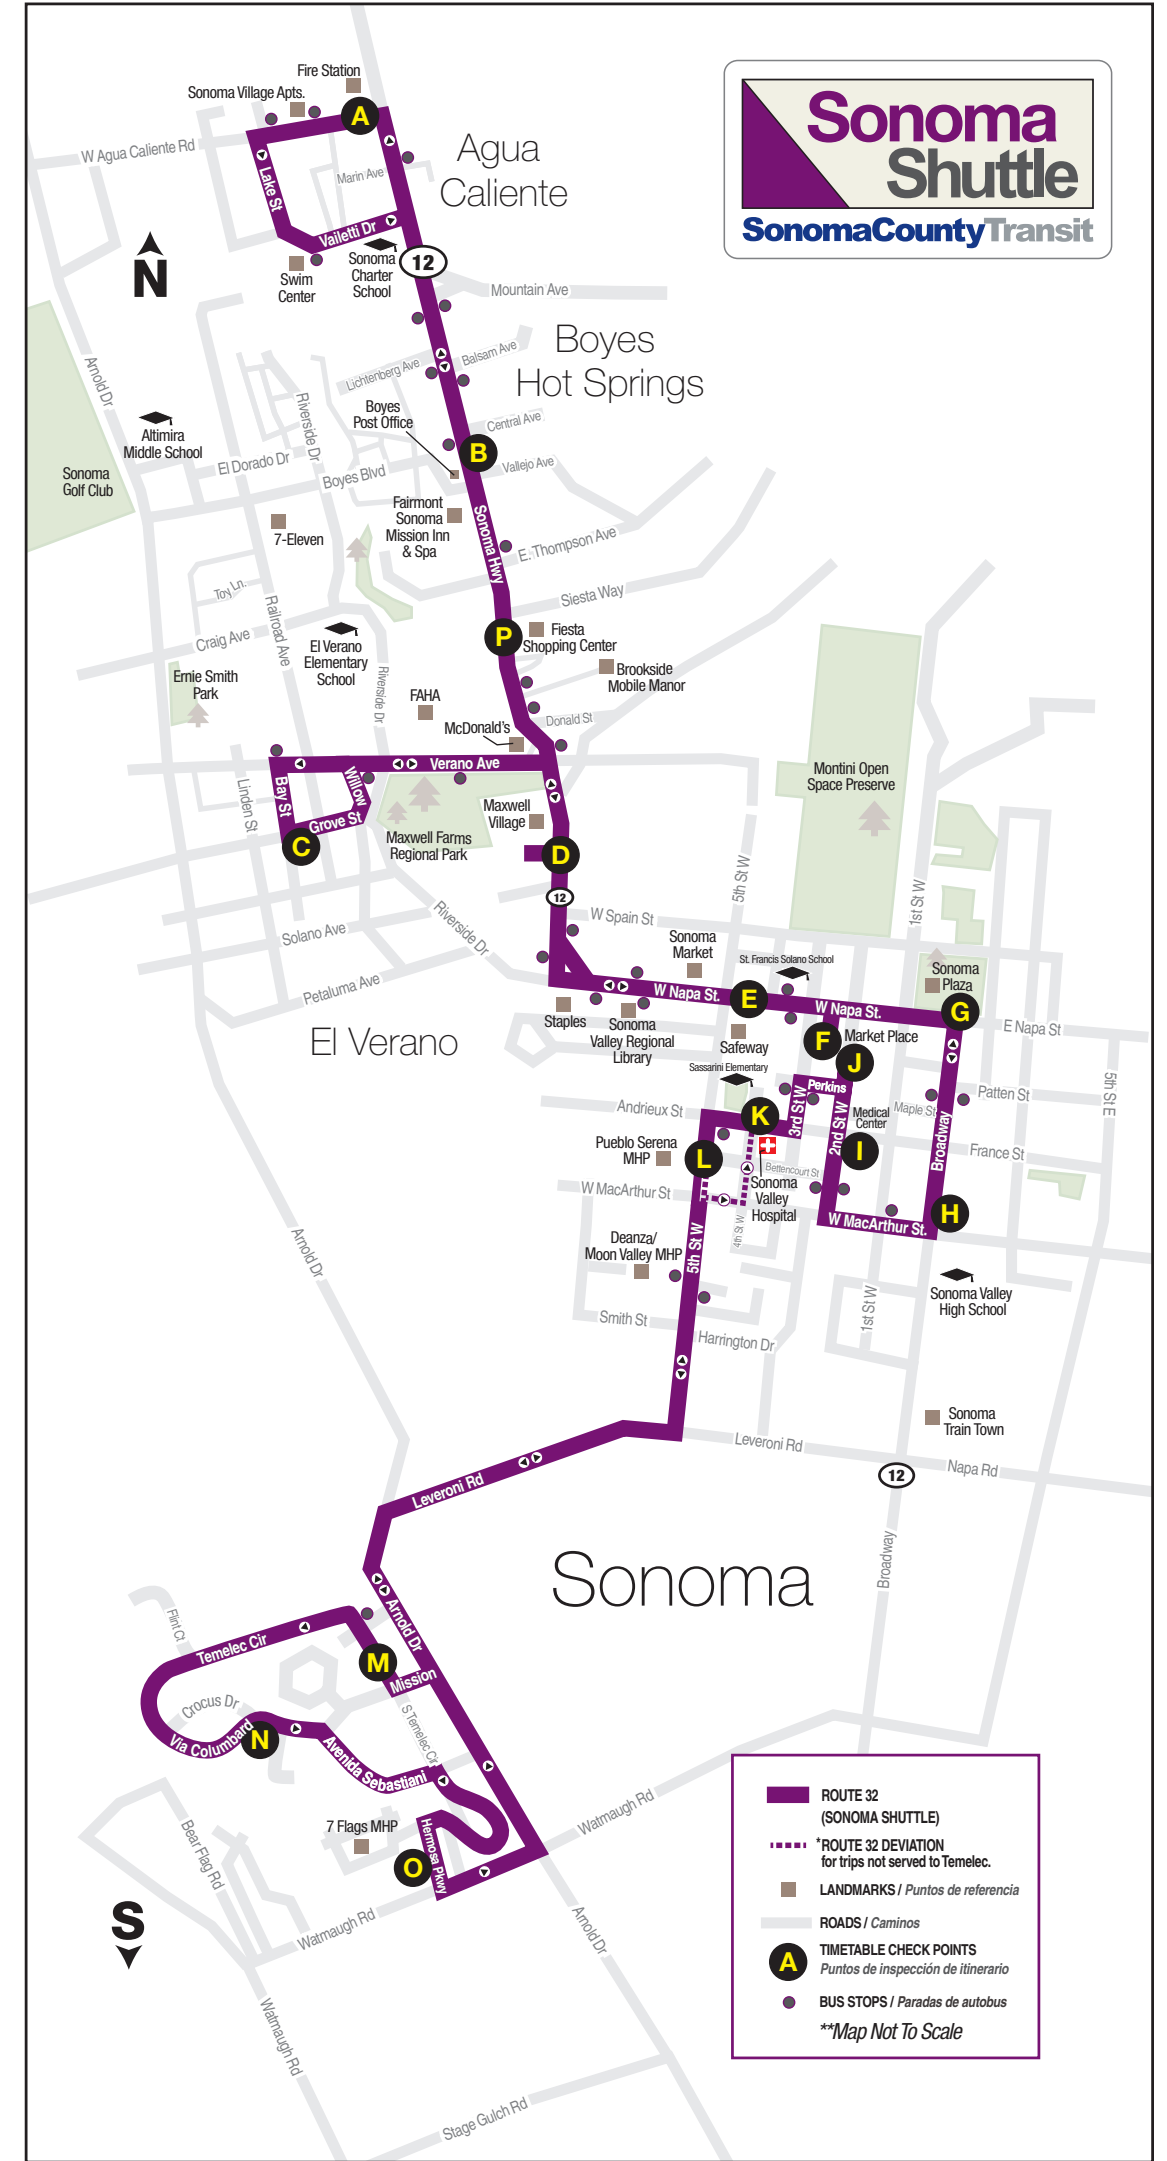

Saturday Service // Servicio durante los sábados						
Route	32	32	32	32	32	
North Loop						
Sonoma Plaza (Departs)	G	---	9:56	11:11	12:41	1:56
Sonoma Marketplace (Whole Foods Market)	F	---	9:58	11:13	12:43	1:58
W. Napa St. / 5th St. West (Ac. Safeway)	E	---	10:01	11:16	12:46	2:01
Maxwell Village Shopping Center (Inside)	D	---	10:04	11:19	12:49	2:04
Fiesta Plaza	P	---	10:09	11:24	12:54	2:09
Agua Caliente Rd. / Hwy 12	A	9:00	10:15	11:30	1:00	2:15
Boyes Blvd. / Post Office	B	9:04	10:19	11:34	1:04	2:19
Verano Ave. / Bay St.	C	9:09	10:24	11:39	1:09	2:24
Maxwell Village Shopping Center on Hwy 12	D	9:15	10:30	11:45	1:15	2:30
W. Napa St. / 5th St. West (front of Safeway)	E	9:17	10:32	11:47	1:17	2:32
Sonoma Marketplace (on W. Napa St.)	F	9:19	10:34	11:49	1:19	2:34
Sonoma Plaza (Arrives)	G	9:25	10:40	11:55	1:25	2:40
South Loop						
Sonoma Plaza (Departs)	G	9:35	10:50	-	1:35	-
W. MacArthur St. / Broadway (Ac. Sonoma Valley H.S.)	H	9:37	10:52	-	1:37	-
2nd St. West / Andrioux St. (Sonoma Medical Center)	I	YES	YES	-	YES	-
Sonoma Marketplace (Mid-Center Stop)	J	9:39	10:54	-	1:39	-
Sonoma Valley Hospital	K	9:41	10:56	-	1:41	-
Pueblo Serena MHP	L	9:43	10:58	-	1:43	-
Sonoma Valley Hospital	K	9:47	11:02	-	1:47	-
Sonoma Marketplace (Mid-Center Stop)	J	9:49	11:04	-	1:49	-
2nd St. West / Andrioux St. (Ac. Sonoma Medical Center)	I	YES	YES	-	YES	-
W. MacArthur St. / Broadway (Ac. Sonoma Valley H.S.)	H	9:53	11:08	-	1:53	-
Sonoma Plaza (Arrives)	G	9:55	11:10	-	1:55	-