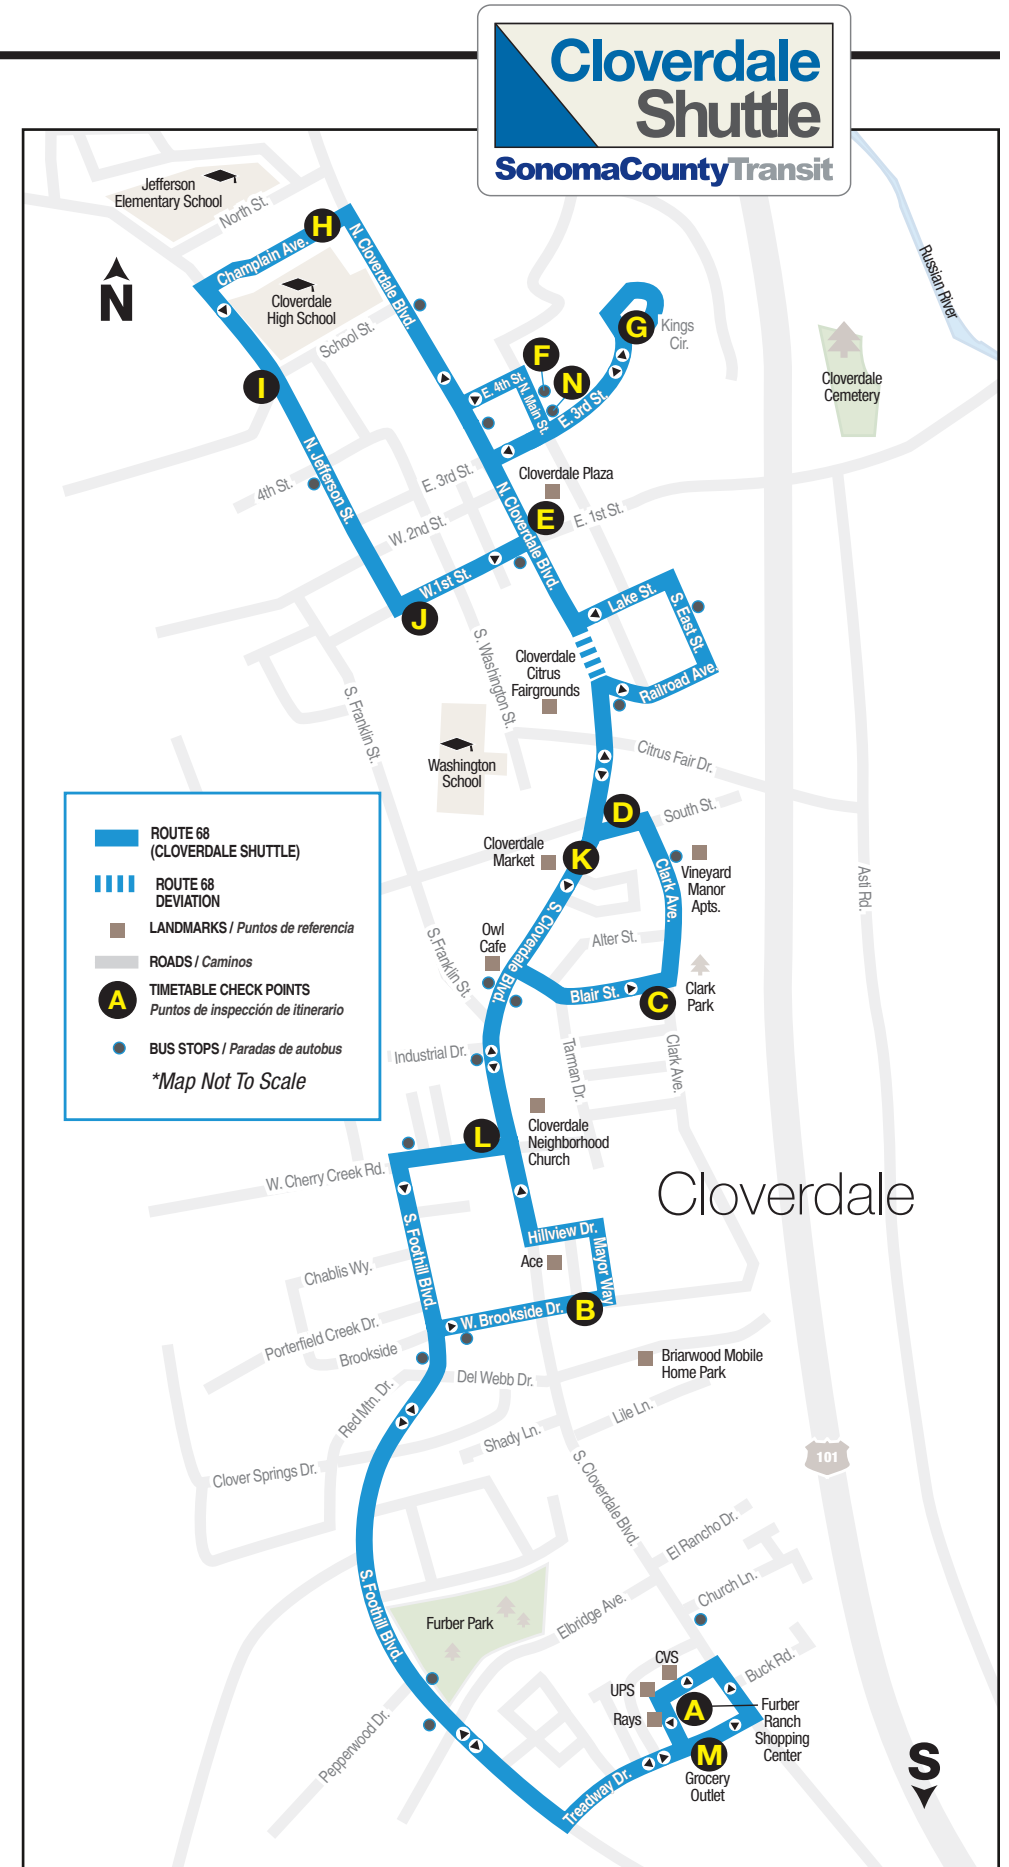

Bus Stop List

Timepoint	Stop Location	Cross Street	Landmark	Stop #
A	Cloverdale Blvd.	Treadway Blvd.	Furber Shopping Center (Ray's Market)	966
	Foothill Blvd.	Elbridge Avenue	Furber Park	967
	Brookside Drive	Foothill Blvd.		968
B	Brookside Drive	Cloverdale Blvd.	Sanz Nursery	970
	Cloverdale Blvd.	Tarman Drive	Alexander Valley Health Care Center	072
C	Blair Street	Clark Avenue	Ac. Clark Avenue Park	972
	Clark Avenue	Alter Street	Vineyard Manor Apartments	972.1
D	South Street	Cloverdale Blvd.		973
	Cloverdale Blvd.	Railroad Avenue	Ac. Railroad Station Bar & Grill	073.2
	S. East Street	Lake Street		974
E	Cloverdale Blvd	Broad Street	City Hall/Town Plaza	074
F	North Main Street	Fourth Street	shelter @ Cloverdale Senior Center	953
G	Kings Circle	E. Third Street	King Circle Apts. Community Center	074.1
	Cloverdale Blvd.	Fourth Street	North of Copper Towers Medical Center	952
	Cloverdale Blvd.	School Street	Ac. Cloverdale High School	954
H	Champlain Avenue	Cloverdale Blvd.	@ Quick Stop / South of Jefferson School	955
I	Jefferson Street	School Street		958
	Jefferson Street	W. Fourth Street	Shelter south of intersection	959
J	W. First Street	Jefferson Street		960
	W. First Street	Cloverdale Blvd.	Chase Bank	961
K	Cloverdale Blvd	Healdsburg Avenue	Cloverdale Market	075
	Cloverdale Blvd	Franklin Street	Owl Cafe	076
	Cloverdale Blvd	Industrial Drive	near Cloverdale Vet Hospital	076.1
L	Cherry Creek Road	Cloverdale Blvd.	7 Palms Mobile Home Park	962
	Cherry Creek Road	Foothill Blvd.		963
	Foothill Blvd.	Del Webb Drive		963.1
	Foothill Blvd.	Elbridge Avenue	Ac. Furber Park	964
M	Treadway Blvd.	Cloverdale Blvd.	@ Grocery Outlet	964.1
A	Cloverdale Blvd.	Treadway Blvd.	Furber Shopping Center (CVS)	965
A	Cloverdale Blvd.	Treadway Blvd.	Furber Shopping Center (Ray's Market)	966