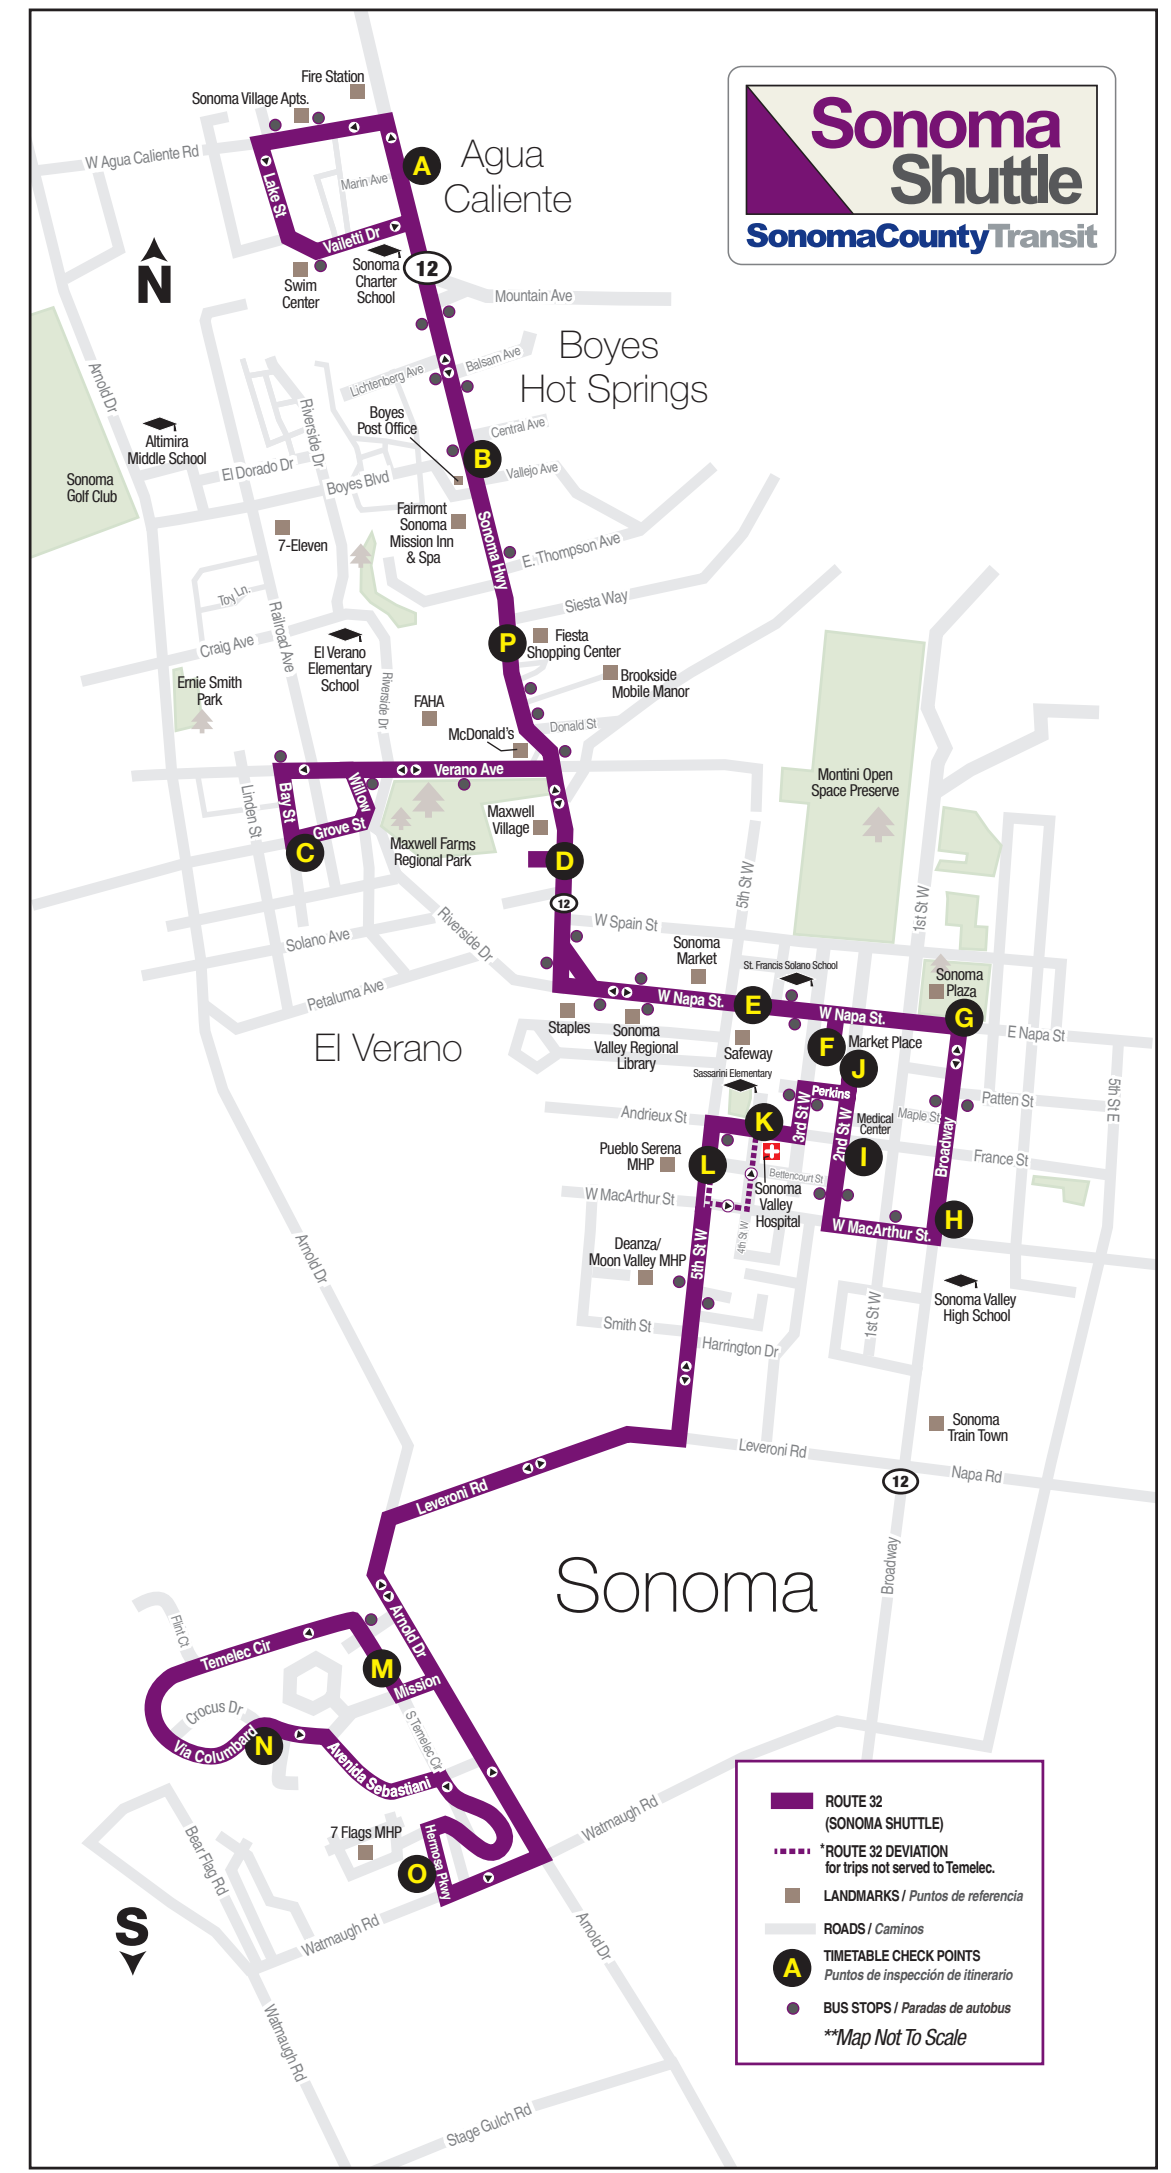

Special Note:
When operating in the Temelec / Creekside / Chantarelle area, Route 32 will pick up passengers waiting in front of a street light or in a residential driveway along streets on route map.
Except where otherwise indicated, once outside these areas Route 32 will only stop at signed bus stop locations.

Timepoint	Stop Location	Cross Street	Landmark	Stop #
G	Sonoma Plaza	Highway 12	Sonoma City Hall	305
	Broadway	Maple St.	Sonoma Post Office	306
I	W MacArthur St.	1st St. West	Near Sonoma Valley H.S.	308
	2nd St. West	Bettencourt St.	@ creek bridge	302.2
J	2nd St. West	Andrioux St.	@ stop sign west of Sonoma Med. Center	302.3
	2nd St. West	Perkins St.	Near AAA building	302.4
K	2nd St. West	(parking lot)	Btwn. CVS & Whole Foods / ac. P.O. Box	840
	3rd St. West	Perkins St.		841
L	Andrioux St.	4th St. West	Ac. from Sonoma Valley Hospital	842
	5th St. West	W. MacArthur St.	Puebla Serena MHP	301
	5th St. West	W. MacArthur St.	Moon Valley MHP	844
M	Temelec Circle	Mission Dr.	Temelec	866
	Temelec Circle	Almeria Dr.	Temelec	867
	Temelec Circle	Flint Ct.	Temelec	Flag
N	Via Colombard	Carnation Ct.	Temelec	Flag
	Temelec Circle	Avenida Sebastiani	Temelec	Flag
O	Hermosa Parkway	Watmaugh Rd.	7 Flags MHP	847
<i>Note: Flag Stops OK along any streets shown on route map within Temelec, Creekside and Chantarelle</i>				
	5th St. West	Emily's Meadow Ct.	Ac. Moon Valley MHP	868
L	5th St. West	W. MacArthur St.	Ac. Pueblo Serena MHP	310
	5th St. West	Andrioux St.	on "hospital" sign pole	311
K	Andrioux St.	4th St. West	@ Sonoma Valley Hospital	869
	3rd St. West	Perkins St.		870
J	2nd St. West	(parking lot)	Btwn. CVS & Whole Foods/@ P.O. box	871
I	2nd St. West	Andrioux Street	Ac. Convelescent Home	305.2
	2nd St. West	Bettencourt St.		305.3
H	Broadway	E. MacArthur St.	Sonoma Auto Center (north of H.S.)	303
	Broadway	Patten St.	Shell Gas Station	304
G	Sonoma Plaza	Highway 12	Sonoma City Hall	305