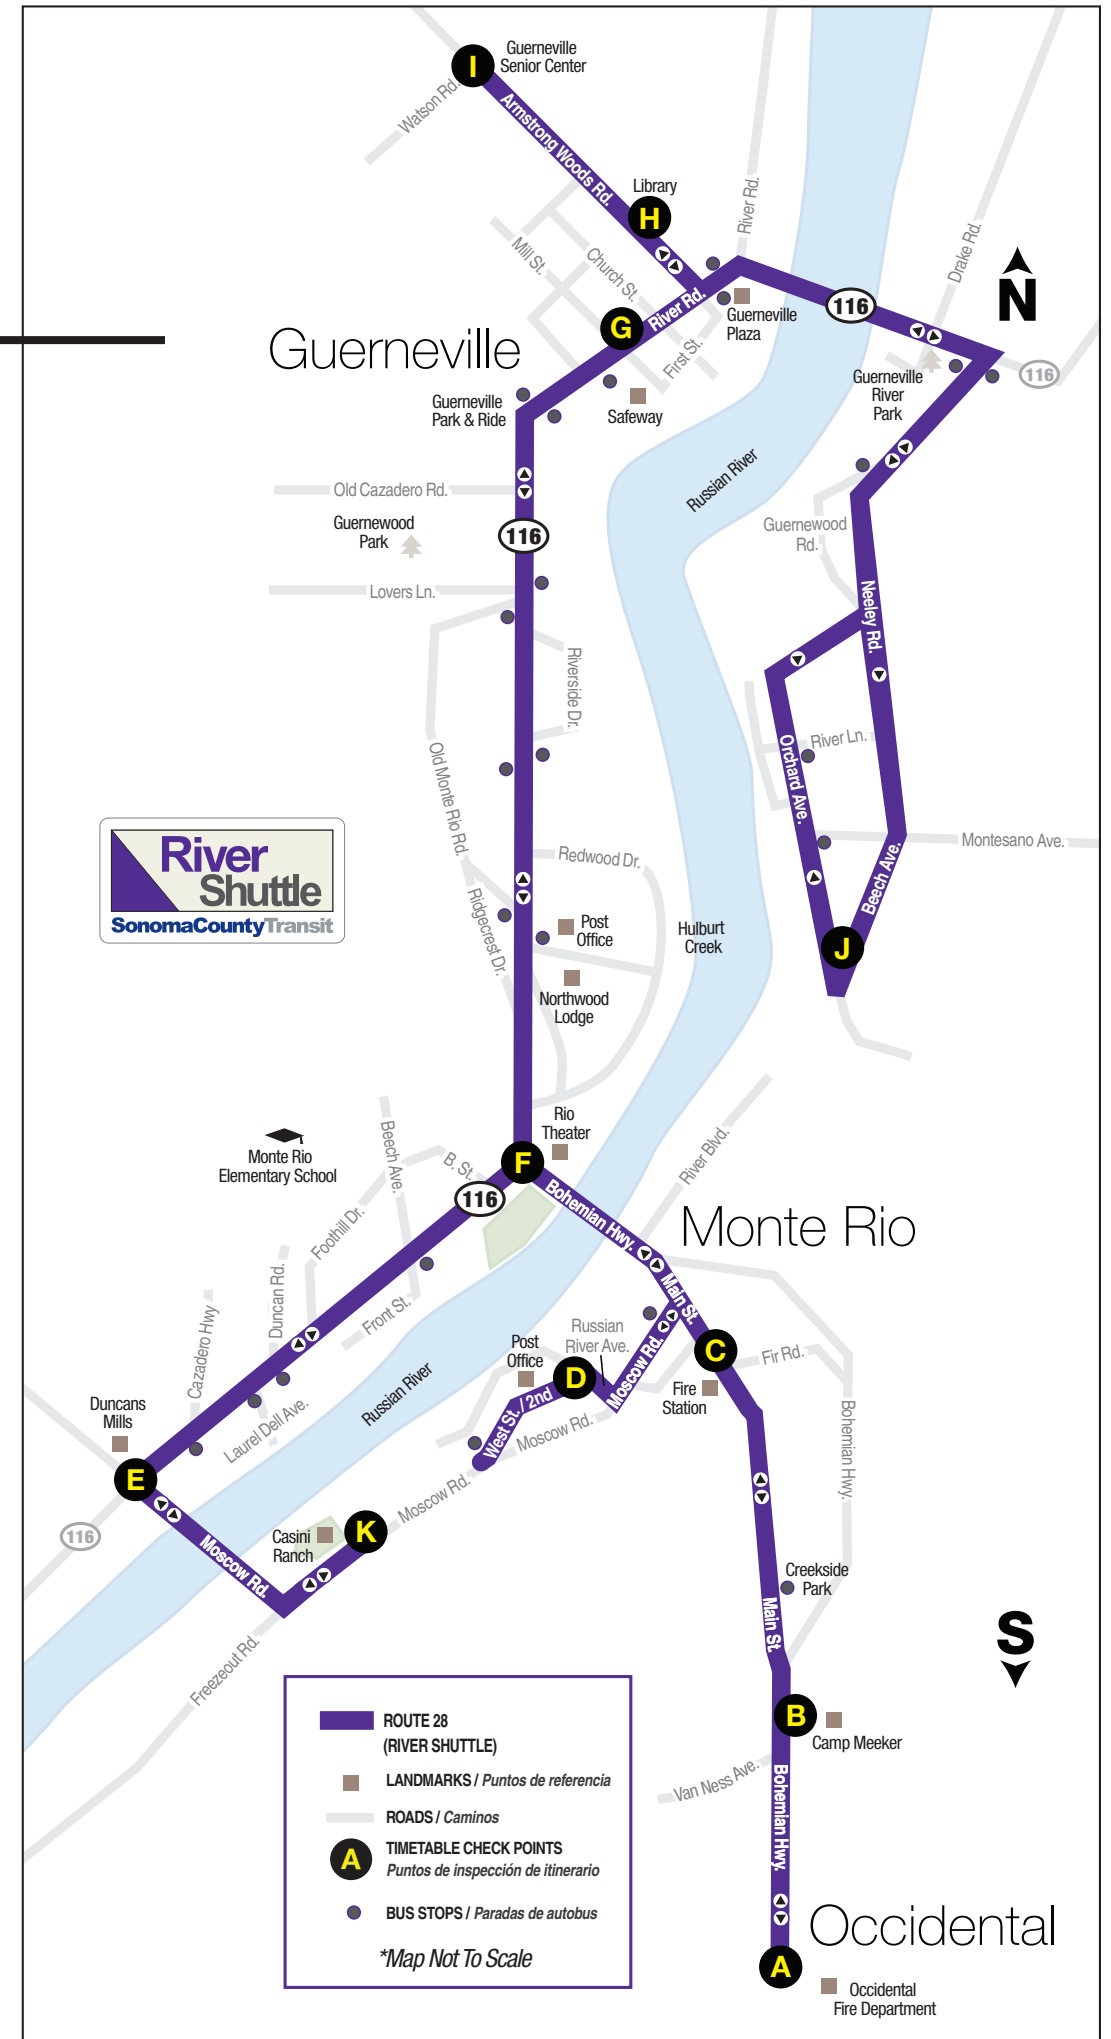

## Russian Shuttle Local

# Bus Stop List

### Route 28 — Guerneville / Monte Rio / Duncan Mills / Occidental

Timepoint	Stop Location	Cross Street	Landmark	City	Stop #
<b>G</b>	Highway 116	Mill Street	Bank of America building	Guerneville	690
	Highway 116	(bus turnout)	Guerneville Park-and-Ride Lot	Guerneville	691
	Highway 116	Lovers/Guernewood Lane	West of Hulbut Creek Bridge	Guernewood Park	692
	Highway 116	Riverside Drive	George's Hideaway		693
	Highway 116	Ridgecrest	Ac. Northwood Lodge/Golf Course	Northwood	694
<b>F</b>	Highway 116	Bohemian Hwy.	Ac. from Rio Theatre @ stop sign	Monte Rio	695
<b>E</b>	Moscow Road	Highway 116	Ac. Russian River Rodeo Grounds	Duncans Mills	173.4
<b>K</b>	Moscow Road	Casini Ranch	Casini Ranch Campground		173.3
<b>E</b>	Moscow Road	Highway 116	Ac. Russian River Rodeo Grounds	Duncans Mills	173.4
	Highway 116	Cazadero Highway			173.6
	Highway 116	Laurel Dell Avenue			173.7
	Highway 116	west of Duncan Rd.	near blinking warning sign		173.8
	Highway 116	Front Street			173.9
	Moscow Road	Main Street		Monte Rio	696
<b>D</b>	Moscow Road	Russian River Ave			173.1
	West Street	Fifth Street	Ac. Villa Grande Post Office	Villa Grande	Flag
	Moscow Road	West Street			173.2
<b>C</b>	Main Street	Starett Hill Road	parking lot/Ac. St. Vincent de Paul	Monte Rio	697
<b>B</b>	Bohemian Hwy.	Market Street	old shelter near Camp Meeker P.O.	Camp Meeker	698
<b>A</b>	Bohemian Hwy.	Hill Street	Occidental Fire Dept./tennis courts	Occidental	170