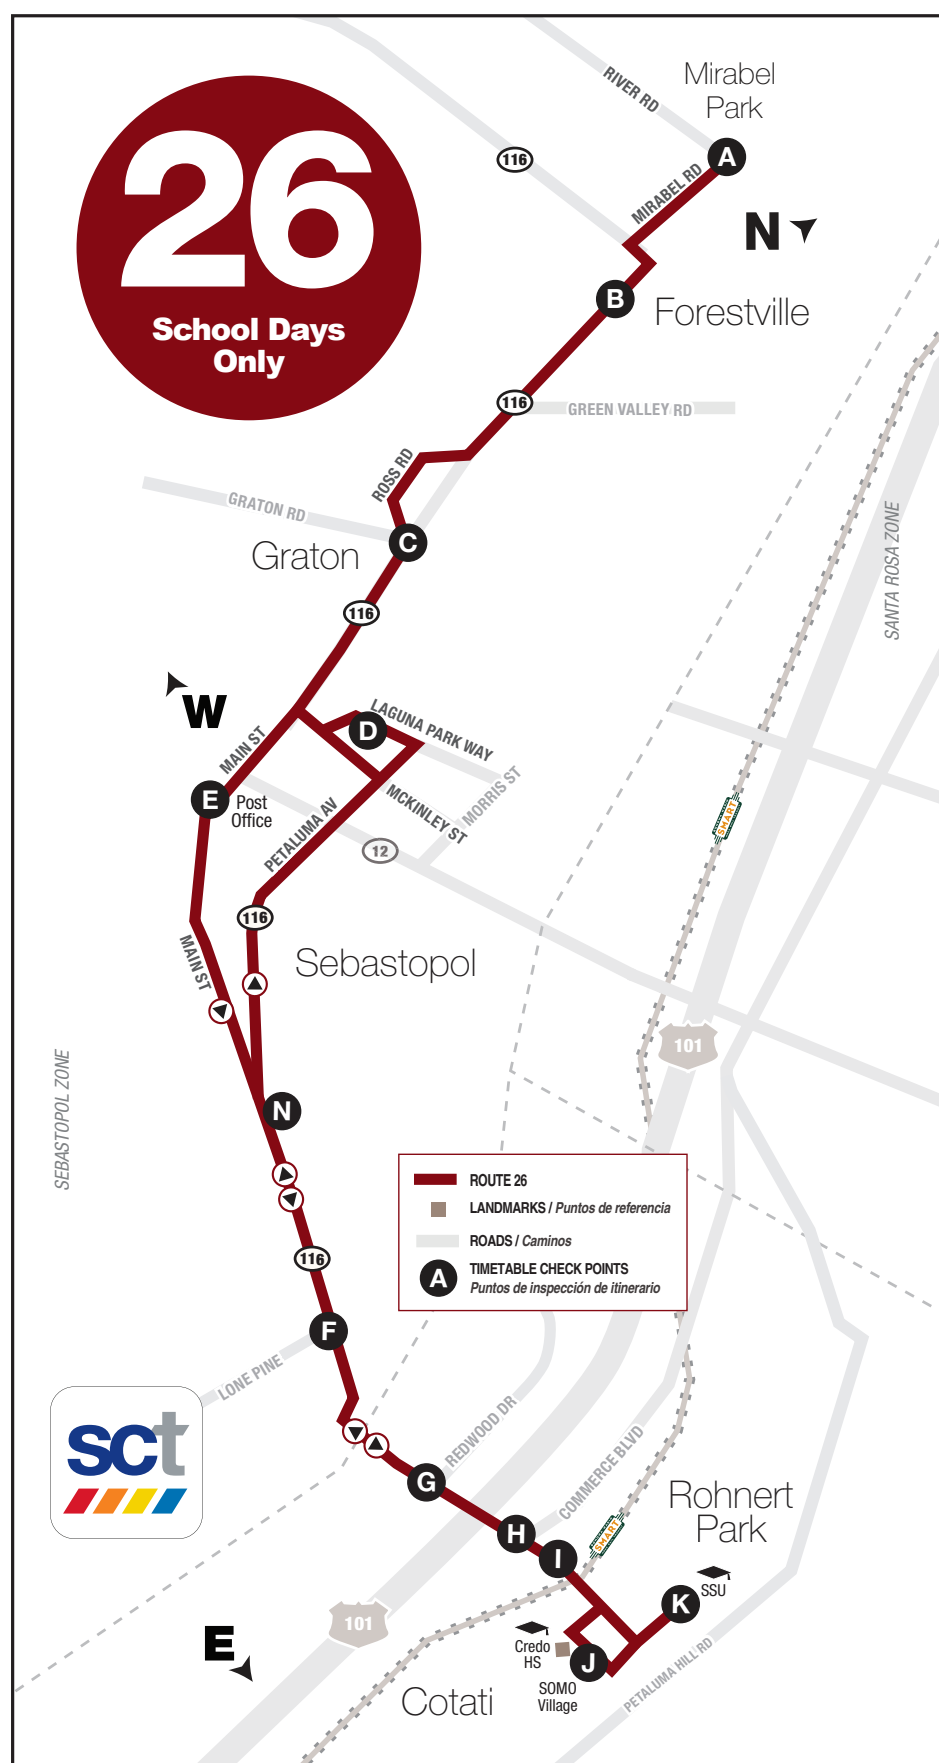

26

Sebastopol // Cotati // Rohnert Park

Weekday Service / Servicio los días de semana

Rt. 26 Eastbound Sebastopol, Cotati Depot, Sonoma State University School Day Only Service			
SEBASTOPOL	Laguna Park Way / Sebastopol Transit Hub	D	7:48
	Sebastopol Post Office	E	7:51
	Hwy 116 / Lone Pine	F	7:59
ROHNERT PARK / COTATI	Hwy 116 / Redwood Dr	G	8:04
	Cotati Hub	H	8:07
	Cotati Depot–SMART Station	I	8:11
	Sonoma Mountain Village–Credo High School	J	8:15
	Sonoma State University	K	8:19

Rt. 26 Westbound Sonoma State University, Cotati Depot, Sebastopol School Day Only Service			
ROHNERT PARK / COTATI	Sonoma State University	K	3:40
	Sonoma Mountain Village–Credo High School	J	3:45
	Ac Cotati Depot–SMART Station	I	3:48
	Old Redwood Hwy / La Plaza (Fire Station)	H	3:51
	Hwy 116 / Redwood Dr	G	3:53
SEBASTOPOL	Hwy 116 / Lone Pine	F	3:59
	Fairfield Inn	N	4:07
	Laguna Park Way / Sebastopol Transit Hub	D	4:14
GRATON		F	4:22
FORESTVILLE–Downtown		G	4:30
River Rd. / Mirabel Rd		H	4:34

26W Route extension effective January 3, 2022