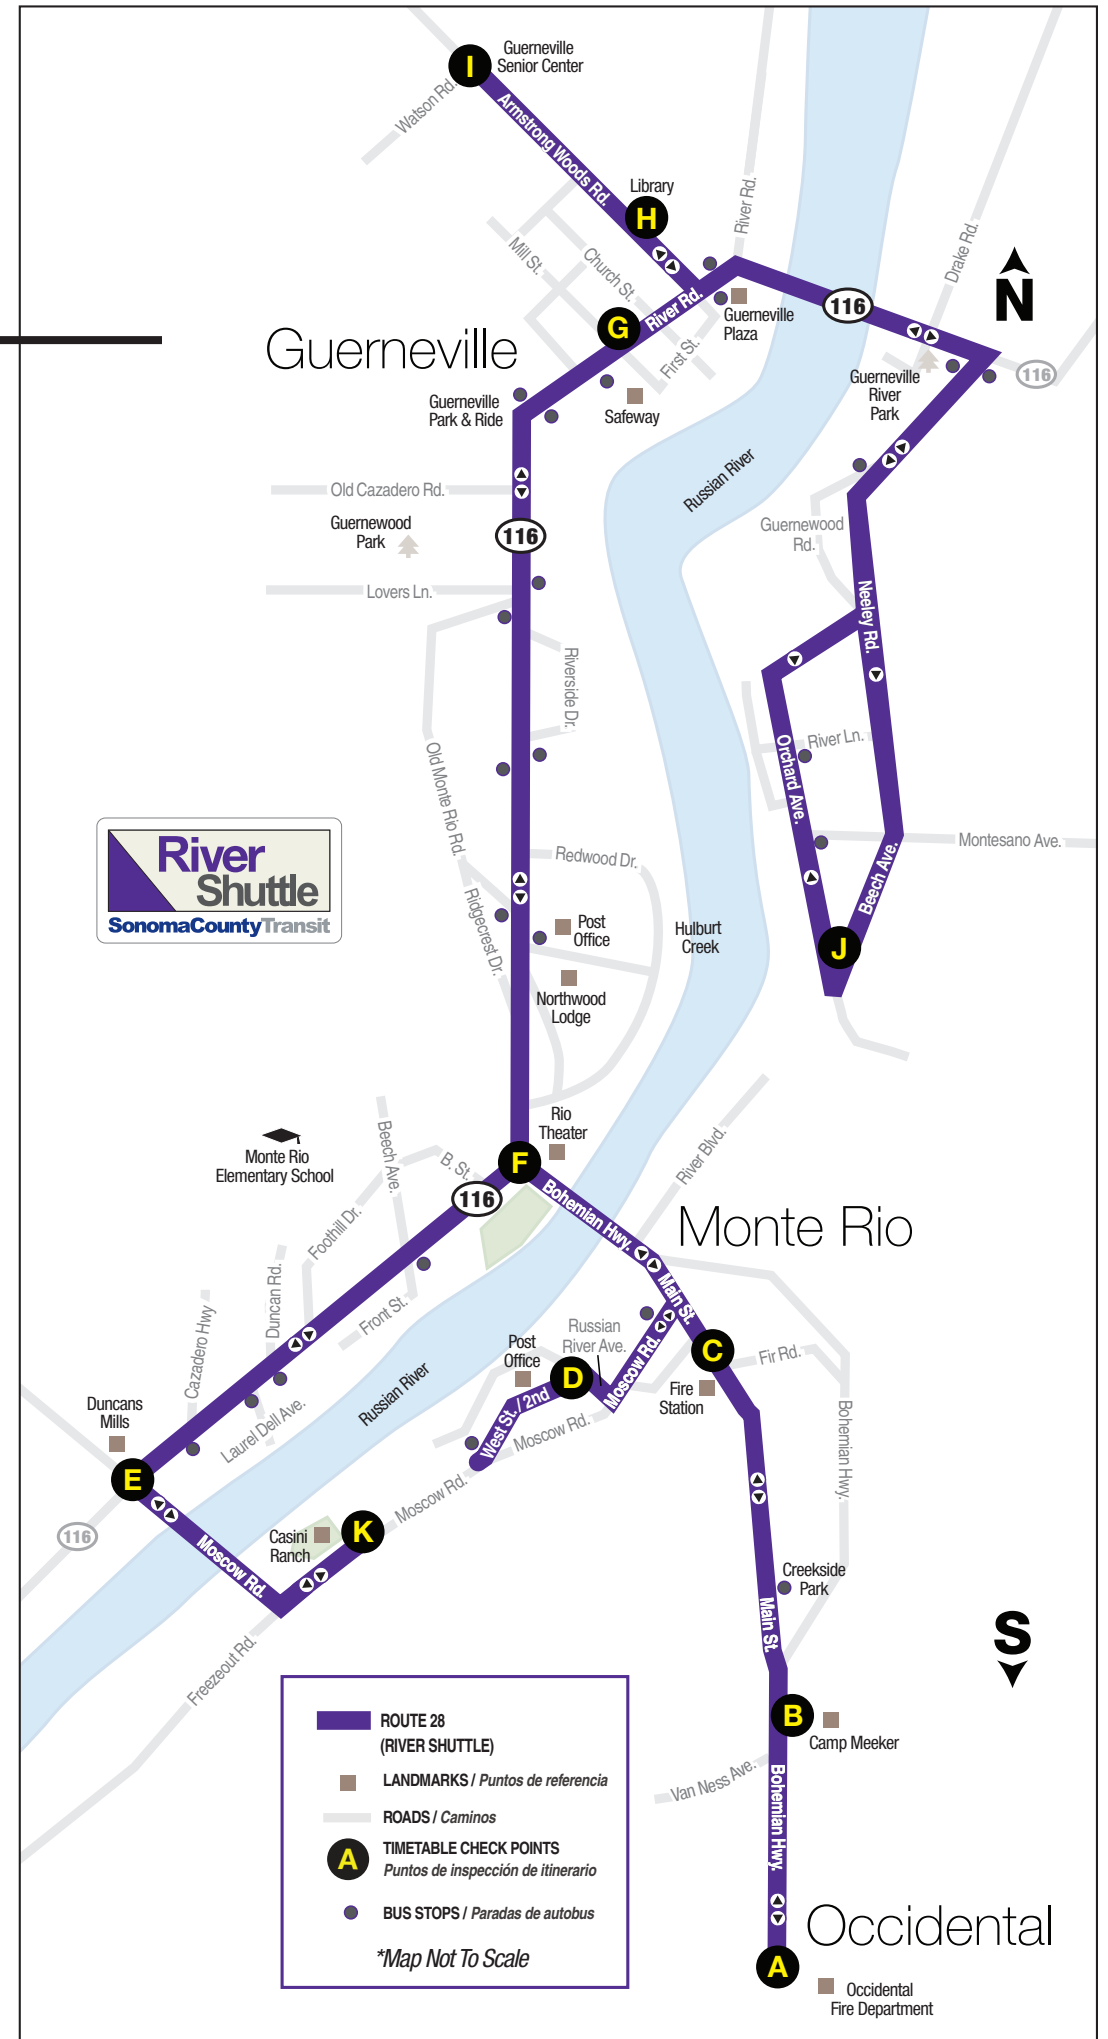

## Russian River Shuttle Local

# Bus Stop List

### Route 28 — Guerneville / Monte Rio / Duncan Mills / Occidental

Timepoint	Stop Location	Cross Street	Landmark	City	Stop #
<b>G</b>	Highway 116	Mill Street	Bank of America building	Guerneville	690
	Highway 116	(bus turnout)	Guerneville Park-and-Ride Lot	Guerneville	691
	Highway 116	Lovers/Guernewood Lane	West of Hulbut Creek Bridge	Guernewood Park	692
	Highway 116	Riverside Drive	George's Hideaway		693
	Highway 116	Ridgecrest	Ac. Northwood Lodge/Golf Course	Northwood	694
<b>F</b>	Highway 116	Bohemian Hwy.	Ac. from Rio Theatre @ stop sign	Monte Rio	695
<b>E</b>	Moscow Road	Highway 116	Ac. Russian River Rodeo Grounds	Duncans Mills	173.4
<b>K</b>	Moscow Road	Casini Ranch	Casini Ranch Campground		173.3
<b>E</b>	Moscow Road	Highway 116	Ac. Russian River Rodeo Grounds	Duncans Mills	173.4
	Highway 116	Cazadero Highway			173.6
	Highway 116	Laurel Dell Avenue			173.7
	Highway 116	west of Duncan Rd.	near blinking warning sign		173.8
	Highway 116	Front Street			173.9
	Moscow Road	Main Street		Monte Rio	696
<b>D</b>	Moscow Road	Russian River Ave			173.1
	West Street	Fifth Street	Ac. Villa Grande Post Office	Villa Grande	Flag
	Moscow Road	West Street			173.2
<b>C</b>	Main Street	Starett Hill Road	parking lot/Ac. St. Vincent de Paul	Monte Rio	697
<b>B</b>	Bohemian Hwy.	Market Street	old shelter near Camp Meeker P.O.	Camp Meeker	698
<b>A</b>	Bohemian Hwy.	Hill Street	Occidental Fire Dept./tennis courts	Occidental	170