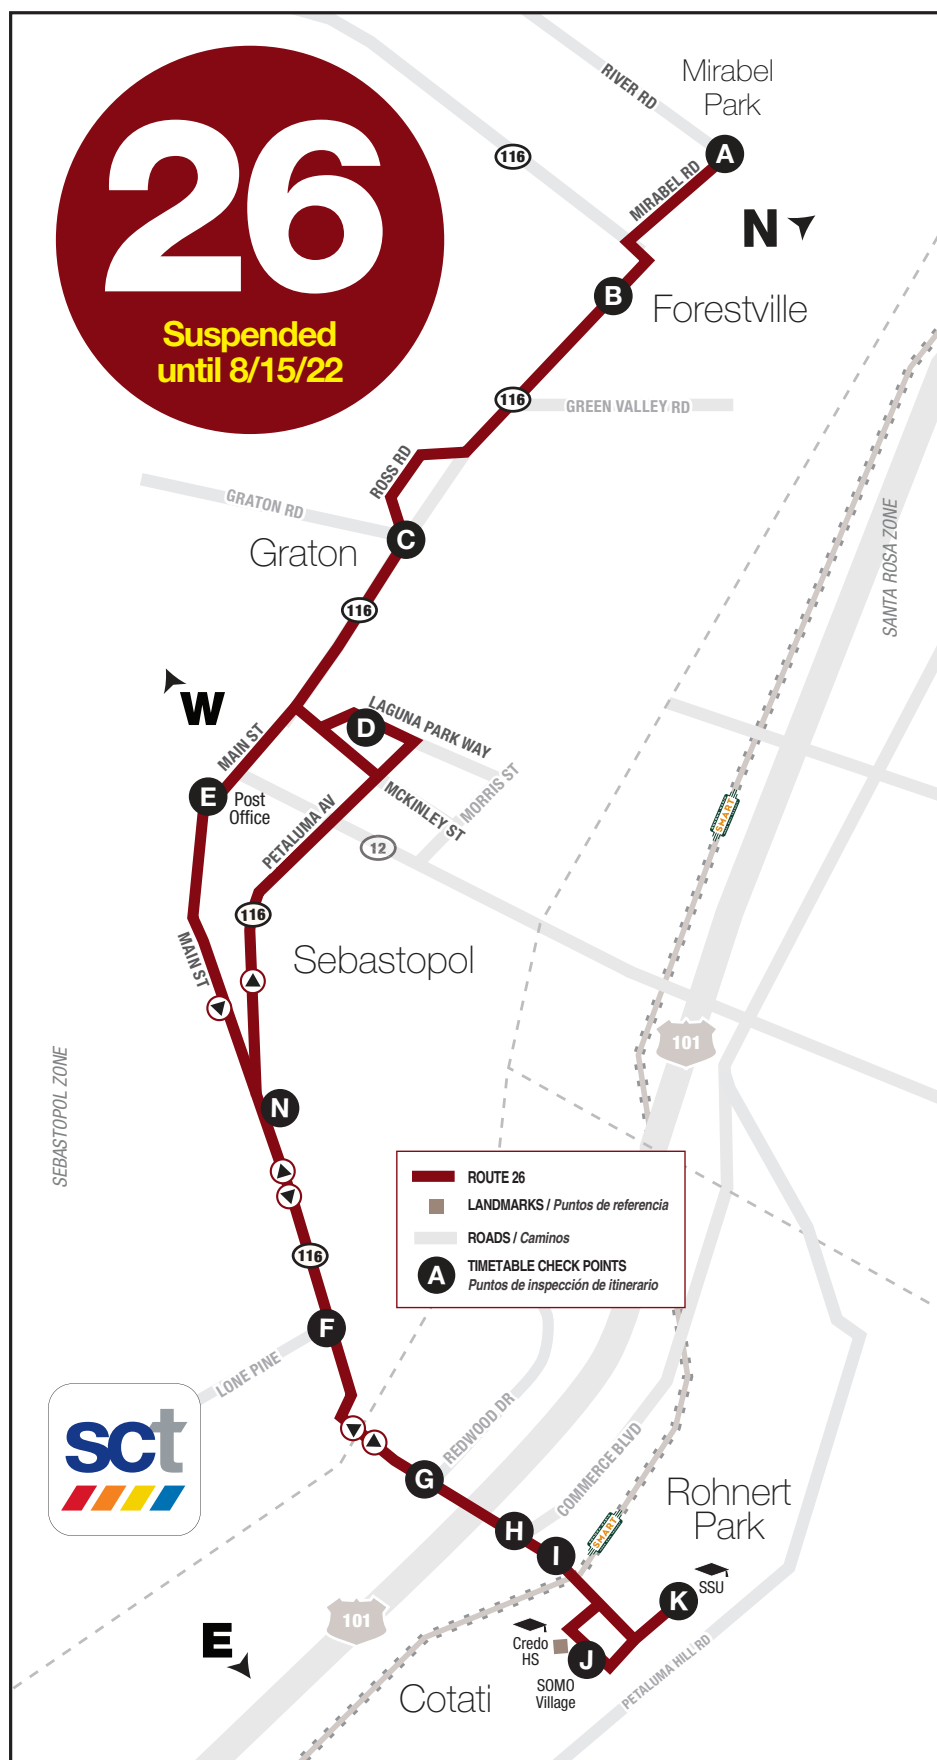

26

Sebastopol // Cotati // Rohnert Park

Weekday Service / Servicio los días de semana

Rt. 26 Eastbound Sebastopol, Cotati Depot, Sonoma State University Suspended until August 15				AM
SEBASTOPOL	Laguna Park Way / Sebastopol Transit Hub	D	----	
	Sebastopol Post Office	E	----	
	Hwy 116 / Lone Pine	F	----	
ROHNERT PARK / COTATI	Hwy 116 / Redwood Dr	G	----	
	Cotati Hub	H	----	
	Cotati Depot–SMART Station	I	----	
	Sonoma Mountain Village–Credo High School	J	----	
	Sonoma State University	K	----	

Rt. 26 Westbound Sonoma State University, Cotati Depot, Sebastopol Suspended until August 15				PM
ROHNERT PARK / COTATI	Sonoma State University	K	----	
	Sonoma Mountain Village–Credo High School	J	----	
	Ac Cotati Depot–SMART Station	I	----	
	Old Redwood Hwy / La Plaza (Fire Station)	H	----	
	Hwy 116 / Redwood Dr	G	----	
SEBASTOPOL	Hwy 116 / Lone Pine	F	----	
	Fairfield Inn	N	----	
	Laguna Park Way / Sebastopol Transit Hub	D	----	
GRATON		F	----	
FORESTVILLE–Downtown		G	----	
River Rd. / Mirabel Rd		H	----	

26W Route extension effective January 3, 2022