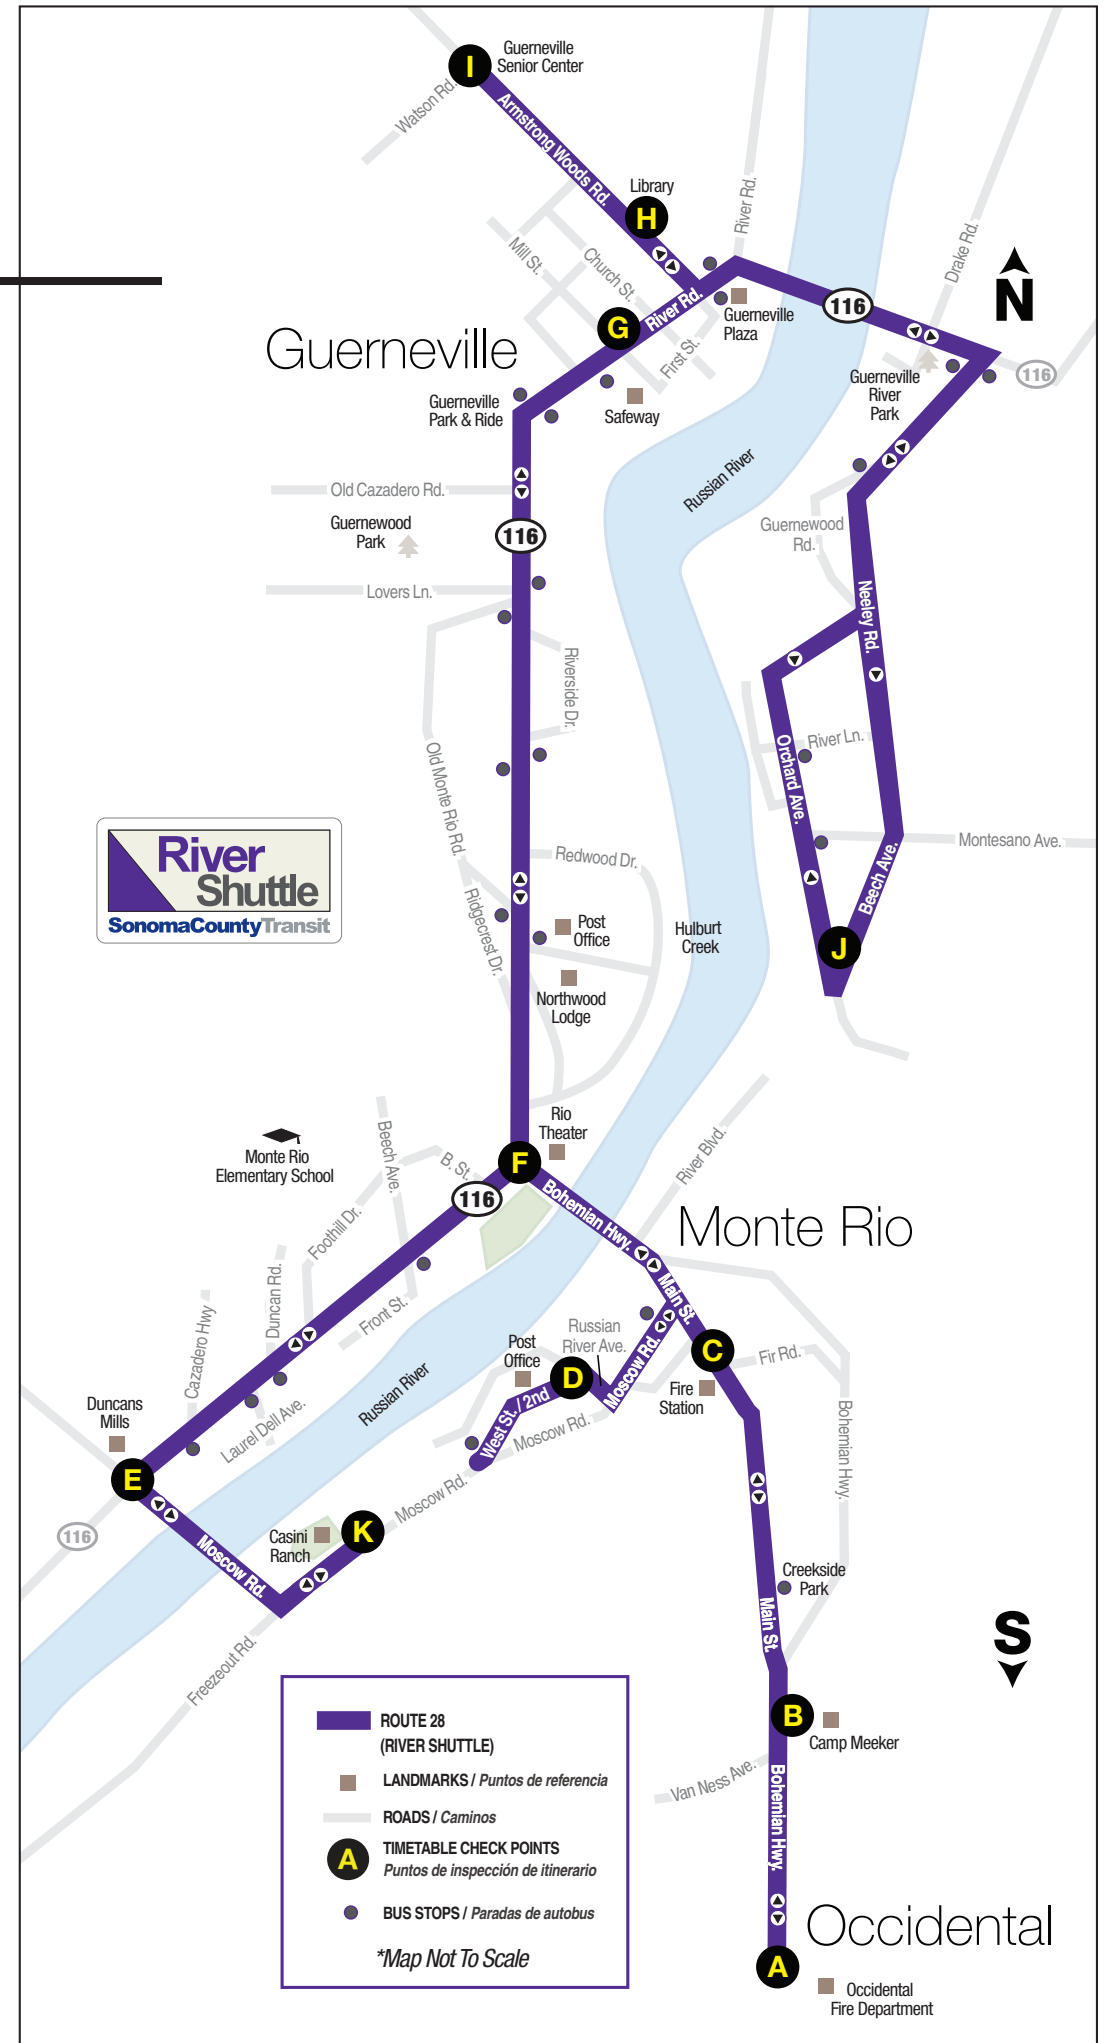

*Highlighted times are not served on Saturday

Bus Stop List

Route 28 — Guerneville / Monte Rio / Duncan Mills / Occidental

Timepoint	Stop Location	Cross Street	Landmark	City	Stop #
G	Highway 116	Mill Street	Bank of America building	Guerneville	690
	Highway 116	(bus turnout)	Guerneville Park-and-Ride Lot	Guerneville	691
	Highway 116	Lovers/Guernewood Lane	West of Hulbut Creek Bridge	Guernewood Park	692
	Highway 116	Riverside Drive	George's Hideaway		693
	Highway 116	Ridgecrest	Ac. Northwood Lodge/Golf Course	Northwood	694
F	Highway 116	Bohemian Hwy.	Ac. from Rio Theatre @ stop sign	Monte Rio	695
E	Moscow Road	Highway 116	Ac. Russian River Rodeo Grounds	Duncans Mills	173.4
K	Moscow Road	Casini Ranch	Casini Ranch Campground		173.3
E	Moscow Road	Highway 116	Ac. Russian River Rodeo Grounds	Duncans Mills	173.4
	Highway 116	Cazadero Highway			173.6
	Highway 116	Laurel Dell Avenue			173.7
	Highway 116	west of Duncan Rd.	near blinking warning sign		173.8
	Highway 116	Front Street			173.9
	Moscow Road	Main Street		Monte Rio	696
D	Moscow Road	Russian River Ave			173.1
	West Street	Fifth Street	Ac. Villa Grande Post Office	Villa Grande	Flag
	Moscow Road	West Street			173.2
C	Main Street	Starett Hill Road	parking lot/Ac. St. Vincent de Paul	Monte Rio	697
B	Bohemian Hwy.	Market Street	old shelter near Camp Meeker P.O.	Camp Meeker	698
A	Bohemian Hwy.	Hill Street	Occidental Fire Dept./tennis courts	Occidental	170