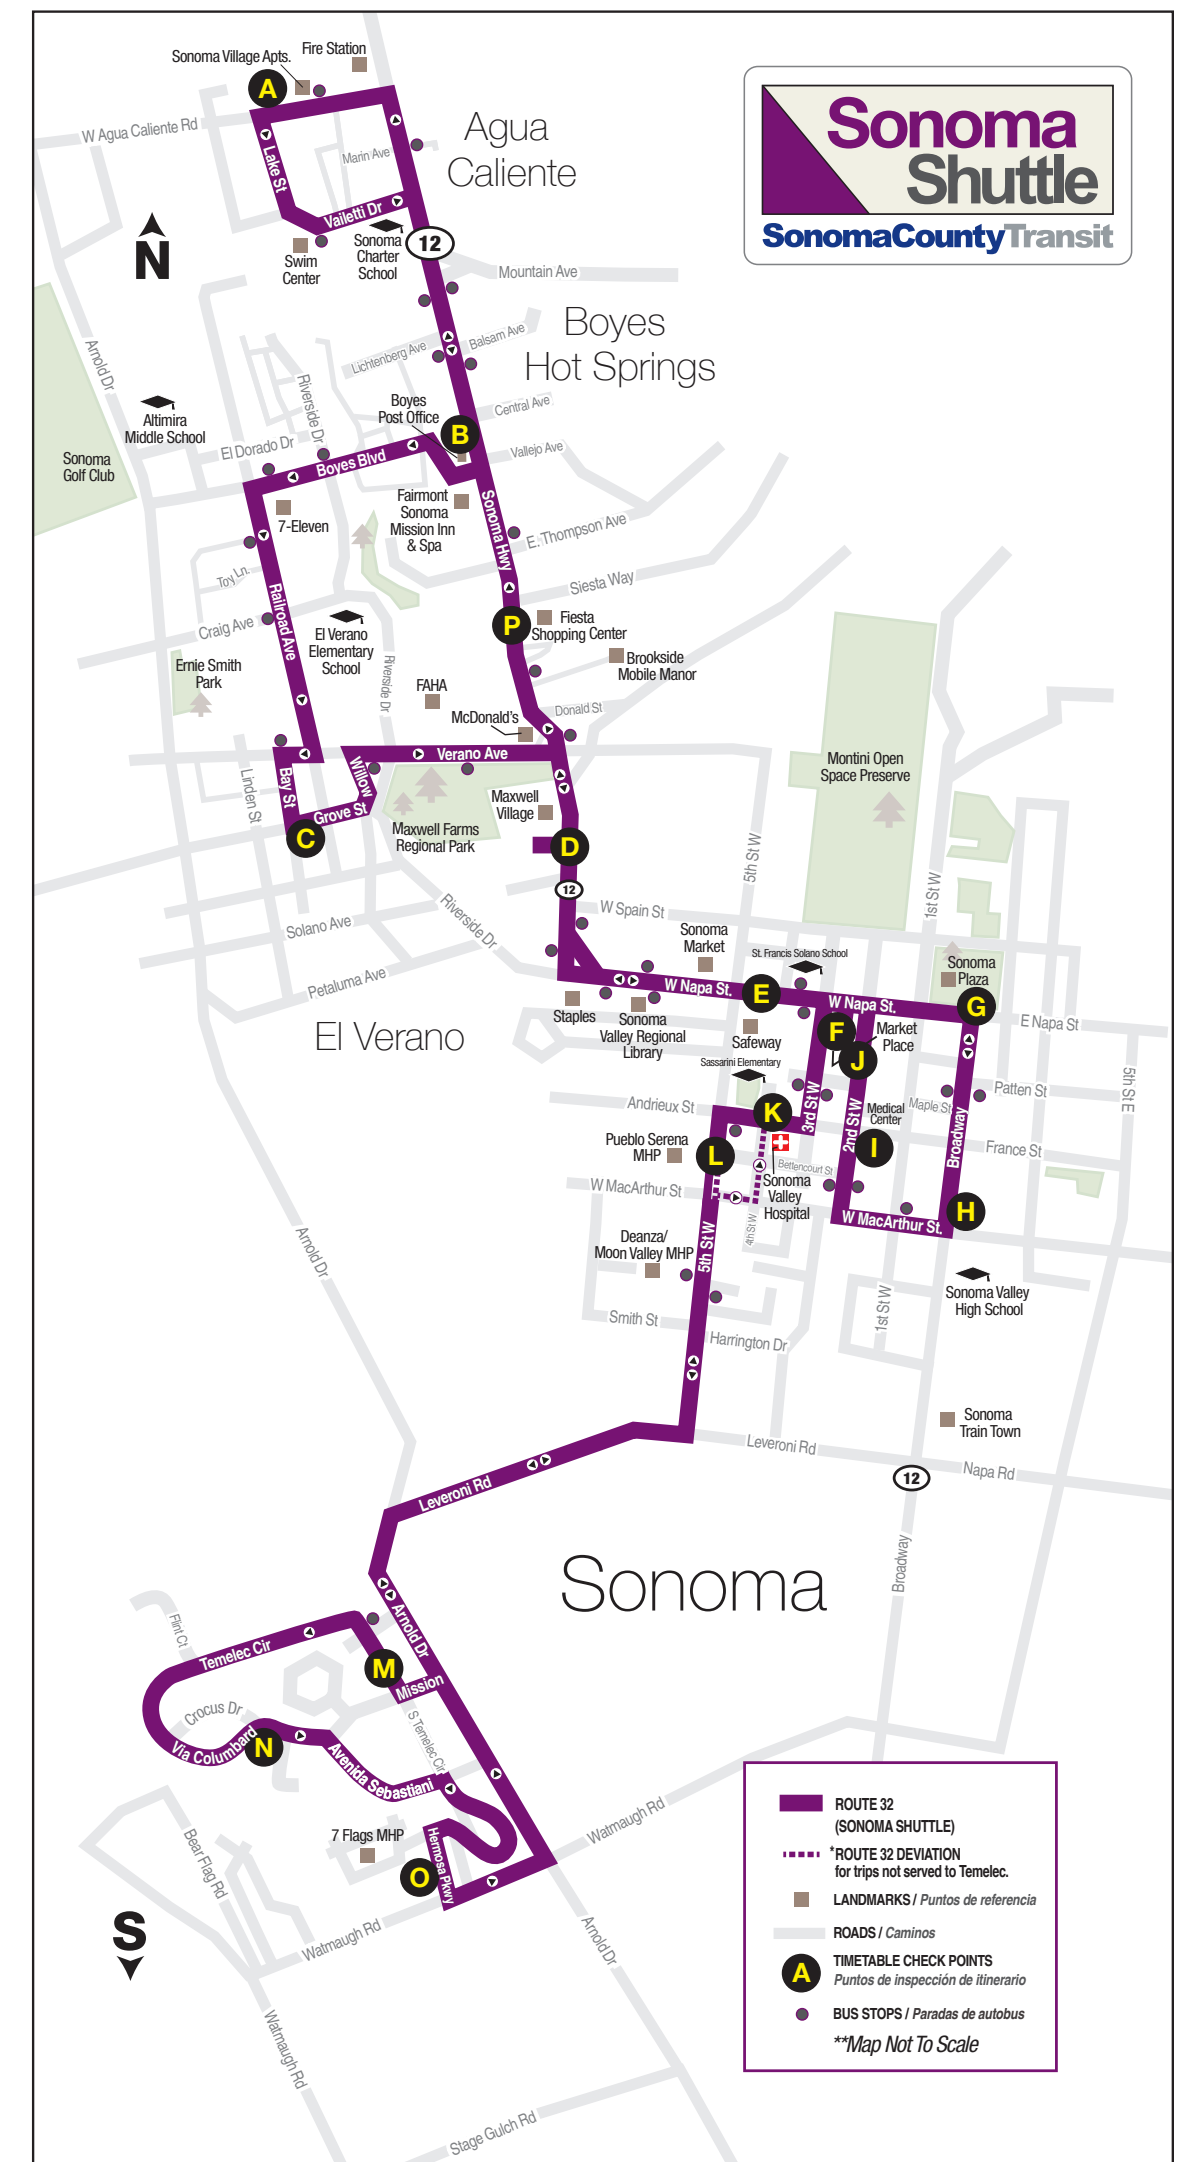

Monday Thru Saturday Service // Servicio de lunes a sábado											
Route	32	32	32	32	32	32	32	32	32	32	32
North Loop											
*Highlighted trip does not operate on Saturday											
Route 40 (weekday) eastbound arrives:	---	---	---	8:50	---	---	---	---	12:50	---	---
Route 30 (daily) eastbound arrives:	---	---	---	8:54	---	10:14	---	---	12:49	---	---
Sonoma Plaza (Departs)	G	---	8:08	8:41	9:43	10:09	10:58	11:47	12:33	1:20	2:05
W. Napa St. / 5th St. West (Ac. Safeway)	E	---	8:10	8:43	9:45	10:11	11:00	11:49	12:35	1:22	2:07
Maxwell Village Shopping Center (Inside)	D	---	8:13	8:46	9:48	10:14	11:03	11:52	12:38	1:25	2:10
Fiesta Plaza	P	---	8:18	8:51	9:53	10:19	11:08	11:57	12:43	1:30	2:15
Agua Caliente Rd. / Lake St.	A	7:30	8:23	8:56	9:58	10:24	11:13	12:02	12:48	1:35	2:20
Hwy. 12 / Boyes Blvd. (@ Post Office)	B	7:34	8:27	9:00	10:02	10:28	11:17	12:06	12:52	1:39	2:24
Grove St. / Bay St.	C	7:39	8:32	9:05	10:07	10:33	11:22	12:11	12:57	1:44	2:29
Maxwell Village on Highway 12	D	7:45	8:38	9:11	10:13	10:39	11:28	12:17	1:03	1:50	2:35
W. Napa St. / 5th St. West (front of Safeway)	E	7:47	8:40	9:13	10:15	10:41	11:30	12:19	1:05	1:52	2:37
Sonoma Marketplace (on W. Napa St.)	F	7:49	8:42	9:15	10:17	10:43	11:32	12:21	1:07	1:54	2:39
Sonoma Plaza (Arrives)	G	7:55	8:48	9:21	10:23	10:49	11:38	12:27	1:13	2:00	2:45
Route 40 (weekday) westbound departs:	---	9:05	---	---	---	---	---	1:05	---	---	4:20
Route 34 (weekday) westbound departs:	---	---	---	---	---	---	---	---	---	---	3:50
Route 30 (daily) westbound departs:	---	9:05	---	---	---	---	---	1:00	---	---	4:20
South Loop											
Route 40 (weekday) eastbound arrives:	---	---	8:50	---	---	---	---	---	12:50	---	---
Route 34 (weekday) eastbound arrives:	---	7:53	---	---	---	---	---	---	---	---	---
Route 30 (daily) eastbound arrives:	---	---	8:54	---	10:14	---	---	---	12:49	2:09	---
Sonoma Plaza (Departs)	G	---	8:00	8:53	9:26	10:28	10:59	11:43	12:37	1:18	2:10
W. MacArthur St. / Broadway (Ac. Sonoma Valley H.S.)	H	---	8:07	8:55	9:28	10:30	11:01	11:45	12:44	1:20	2:12
2nd St. West / Andrieux St. (Sonoma Medical Center)	I	---	YES	YES	YES	YES	YES	YES	YES	YES	YES
2nd St. West at Sonoma Marketplace	J	---	8:09	8:57	9:30	10:32	11:03	11:47	12:46	1:22	2:14
Sonoma Valley Hospital	K	---	8:11	8:59	9:32	10:34	11:05	11:49	12:48	1:24	2:16
Pueblo Serena MHP	L	---	8:13	9:01	9:34	10:36	11:07	11:51	12:50	1:26	2:18
Temelec Circle / Mission Dr.	M	---	---	9:06	9:39	10:41	11:12	11:56	---	1:31	2:23
Via Colombard / Carnation Ct.	N	---	---	9:10	9:43	10:45	11:16	12:00	---	1:35	2:27
Hermosa Pkwy. / Watmaugh Rd.	O	---	---	9:13	9:46	10:48	11:19	12:03	---	1:38	2:30
Hermosa Pkwy. / Watmaugh Rd.	O	---	---	9:13	9:48	10:50	11:21	12:05	---	1:38	2:32
Ac. Pueblo Serena MHP	L	---	---	9:19	9:53	10:55	11:26	12:10	---	1:45	2:37
Sonoma Valley Hospital	K	---	8:15	9:21	9:55	10:57	11:28	12:12	12:52	1:47	2:39
2nd St. West at Sonoma Marketplace	J	---	8:17	9:23	9:57	10:59	11:30	12:14	12:54	1:49	2:41
2nd St. West / Andrieux St. (Ac. Sonoma Medical Center)	I	---	YES	YES	YES	YES	YES	YES	YES	YES	YES
W. MacArthur St. / Broadway (Ac. Sonoma Valley H.S.)	H	---	8:21	9:27	10:01	11:03	11:34	12:18	12:58	1:53	2:45
Sonoma Plaza (Arrives)	G	---	8:28	9:29	10:03	11:05	11:36	12:20	1:05	1:55	2:47
Route 40 (weekday) westbound departs:	---	9:05	---	---	---	---	---	---	1:05	---	4:20
Route 30 (daily) westbound departs:	---	9:05	---	---	---	---	---	---	1:00	---	4:20

Special Note:

When operating in the **Temelec / Creekside / Chantarelle** area, **Route 32** will pick up passengers waiting in front of a street light or in a residential driveway along streets on route map. Except where otherwise indicated, once outside these areas **Route 32** will **only** stop at signed bus stop locations.

Bus Stop List

Northbound

Timepoint	Stop Location	Cross Street	Landmark	Stop #
G	Sonoma Plaza	W. Napa St.	Sonoma City Hall	305
	W. Napa St.	3rd St. West	Just West of St. Francis Catholic School	816
E	W. Napa St.	5th St. West	Ac. Safeway/@ Wells Fargo Bank	817
	W. Napa St.	7th St. West	Ac. Sonoma Valley Regional Library	313
	Highway 12	West Spain St.		314.1
	Highway 12	Ramon St.	Ac. From Rancho de Sonoma MHP	314.2
D	(inside parking lot)	Highway 12	Maxwell Village Shopping Center	818
	Highway 12	Verano Ave.	Vineyard Shopping Center/Denny's	320
	Highway 12	Encinas Ln.	Brookside Mobile Manor	321
P	Highway 12	Siesta Way	Fiesta Plaza/Ac. Ultramar Gas	322
	Highway 12	Thompson Ave.	@ BHS Park-and-Ride Lot	323
B	Highway 12	Boyes Blvd.	Ac. Boyes Hot Springs Post Office	324
	Highway 12	Balsam Ave.	Ac. My Pal Pet Supplies	325
	Highway 12	Mountain Ave.	Turnout ac. Mike's Market	326
	Highway 12	Marin Ave.	Ac. Curry and I Antiques	327
	Agua Caliente Rd.	Cedar Ct.	@ Sonoma Village Apts.	329
A	Agua Caliente Rd.	Lake St.		330
	Valletti Dr.	Lake St.	@ turnout next to swimming pool	820
	Highway 12	Mountain Ave.	Morenita Market/Mike's Market	281
	Highway 12	Lichtenberg Ave.	Northbay Autoworks	282
	Highway 12	Boyes Blvd.	Boyes Post Office	283
	Boyes Blvd.	Spring St.	@ Intersection on Utility Pole	822
	Boyes Blvd.	Riverside Dr.	@ Speed Limit Sign W. of Intersection	823
	Railroad Ave.	Boyes Blvd.	Ac. 7-Eleven Store	824
	Railroad Ave.	Cherry Ave.	@ Stop Sign	825
	Railroad Ave.	Craig Ave.	@ Stop Sign	826
	Verano Ave.	Bay St.	North of El Verano P.O.	292
C	Grove St.	Bay St.	Dirt turnout East of Bay St.	293
	Verano Ave.	Willow St.	East of McNeilly's Bar	318
	Verano Ave.	Main St.	Maxwell Farms Park/Ac. FAHA	319
D	Highway 12	Ramon St.	Maxwell Village Shopping Center	288.1
	Highway 12	West Spain St.	Next to Trojan Horse Inn	288.2
	Highway 12	Riverside Dr.	Mondo American Beer Garden	297
	W. Napa St.	7th St. West	Sonoma Valley Regional Library	298
E	W. Napa St.	5th St. West	Turnout @ Safeway	828
	W. Napa St.	3rd St. West	Ac. St. Francis Catholic School	829
F	W. Napa St.	2nd St. West	Toy Shop west of Black Bear Diner	830
G	Sonoma Plaza	Highway 12	Sonoma City Hall	305

Southbound