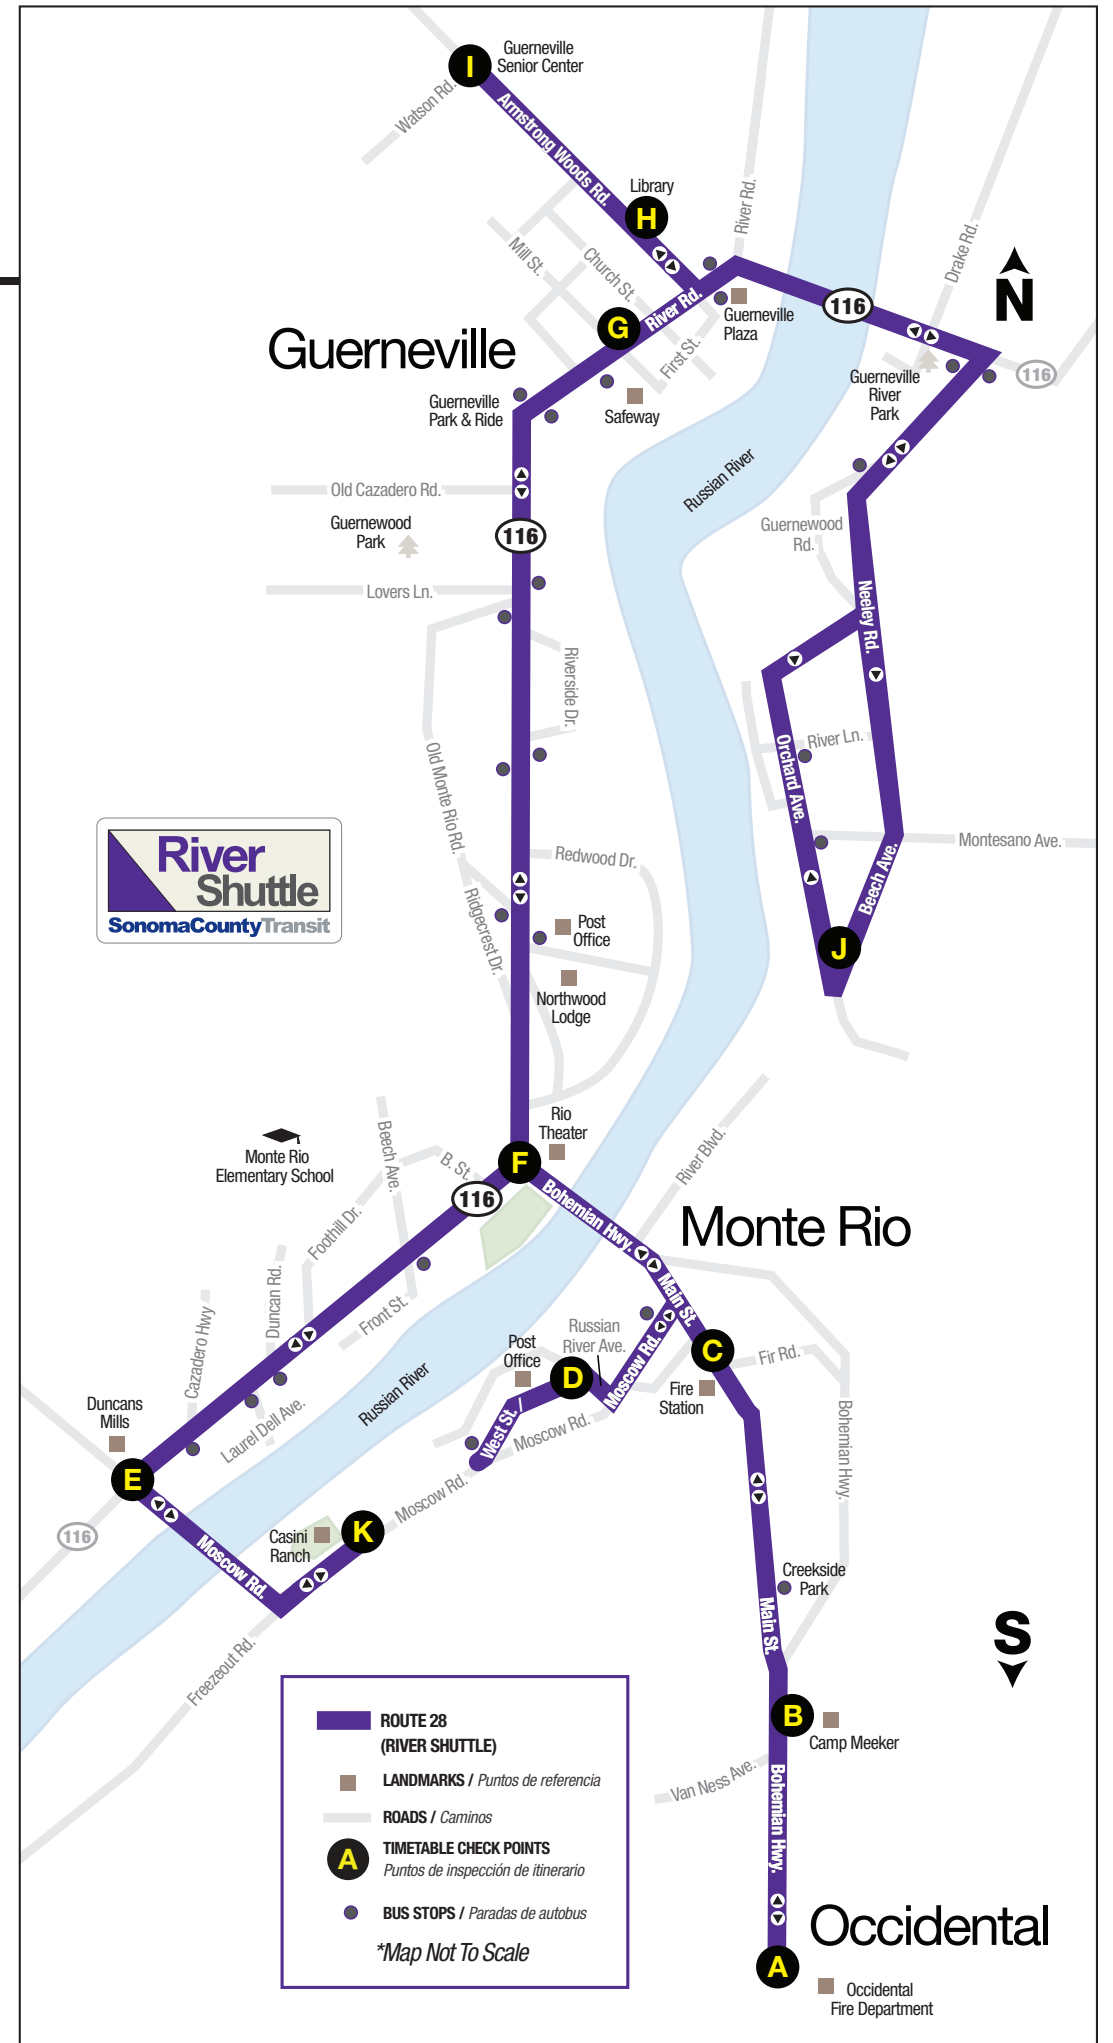

*Highlighted times are not served on Saturday

Bus Stop List

Route 28 — Guerneville / Monte Rio / Duncan Mills / Occidental

Timepoint	Stop Location	Cross Street	Landmark	City	Stop #
G	Highway 116	Mill Street	Bank of America building	Guerneville	690
	Highway 116	(bus turnout)	Guerneville Park-and-Ride Lot	Guerneville	691
	Highway 116	Lovers/Guernewood Lane	West of Hurlbut Creek Bridge	Guernewood Park	692
	Highway 116	Riverside Drive	George's Hideaway		693
	Highway 116	Ridgecrest	Ac. Northwood Lodge/Golf Course	Northwood	694
F	Highway 116	Bohemian Hwy.	Ac. from Rio Theatre @ stop sign	Monte Rio	695
E	Moscow Road	Highway 116	Ac. Russian River Rodeo Grounds	Duncans Mills	173.4
K	Moscow Road	Casini Ranch	Casini Ranch Campground		173.3
E	Moscow Road	Highway 116	Ac. Russian River Rodeo Grounds	Duncans Mills	173.4
	Highway 116	Cazadero Highway			173.6
	Highway 116	Laurel Dell Avenue			173.7
	Highway 116	west of Duncan Rd.	near blinking warning sign		173.8
	Highway 116	Front Street			173.9
	Moscow Road	Main Street		Monte Rio	696
D	Moscow Road	Russian River Ave			173.1
	West Street	Fifth Street	Ac. Villa Grande Post Office	Villa Grande	Flag
	Moscow Road	West Street			173.2
C	Main Street	Starett Hill Road	parking lot/Ac. St. Vincent de Paul	Monte Rio	697
B	Bohemian Hwy.	Market Street	old shelter near Camp Meeker P.O.	Camp Meeker	698
A	Bohemian Hwy.	Hill Street	Occidental Fire Dept./tennis courts	Occidental	170