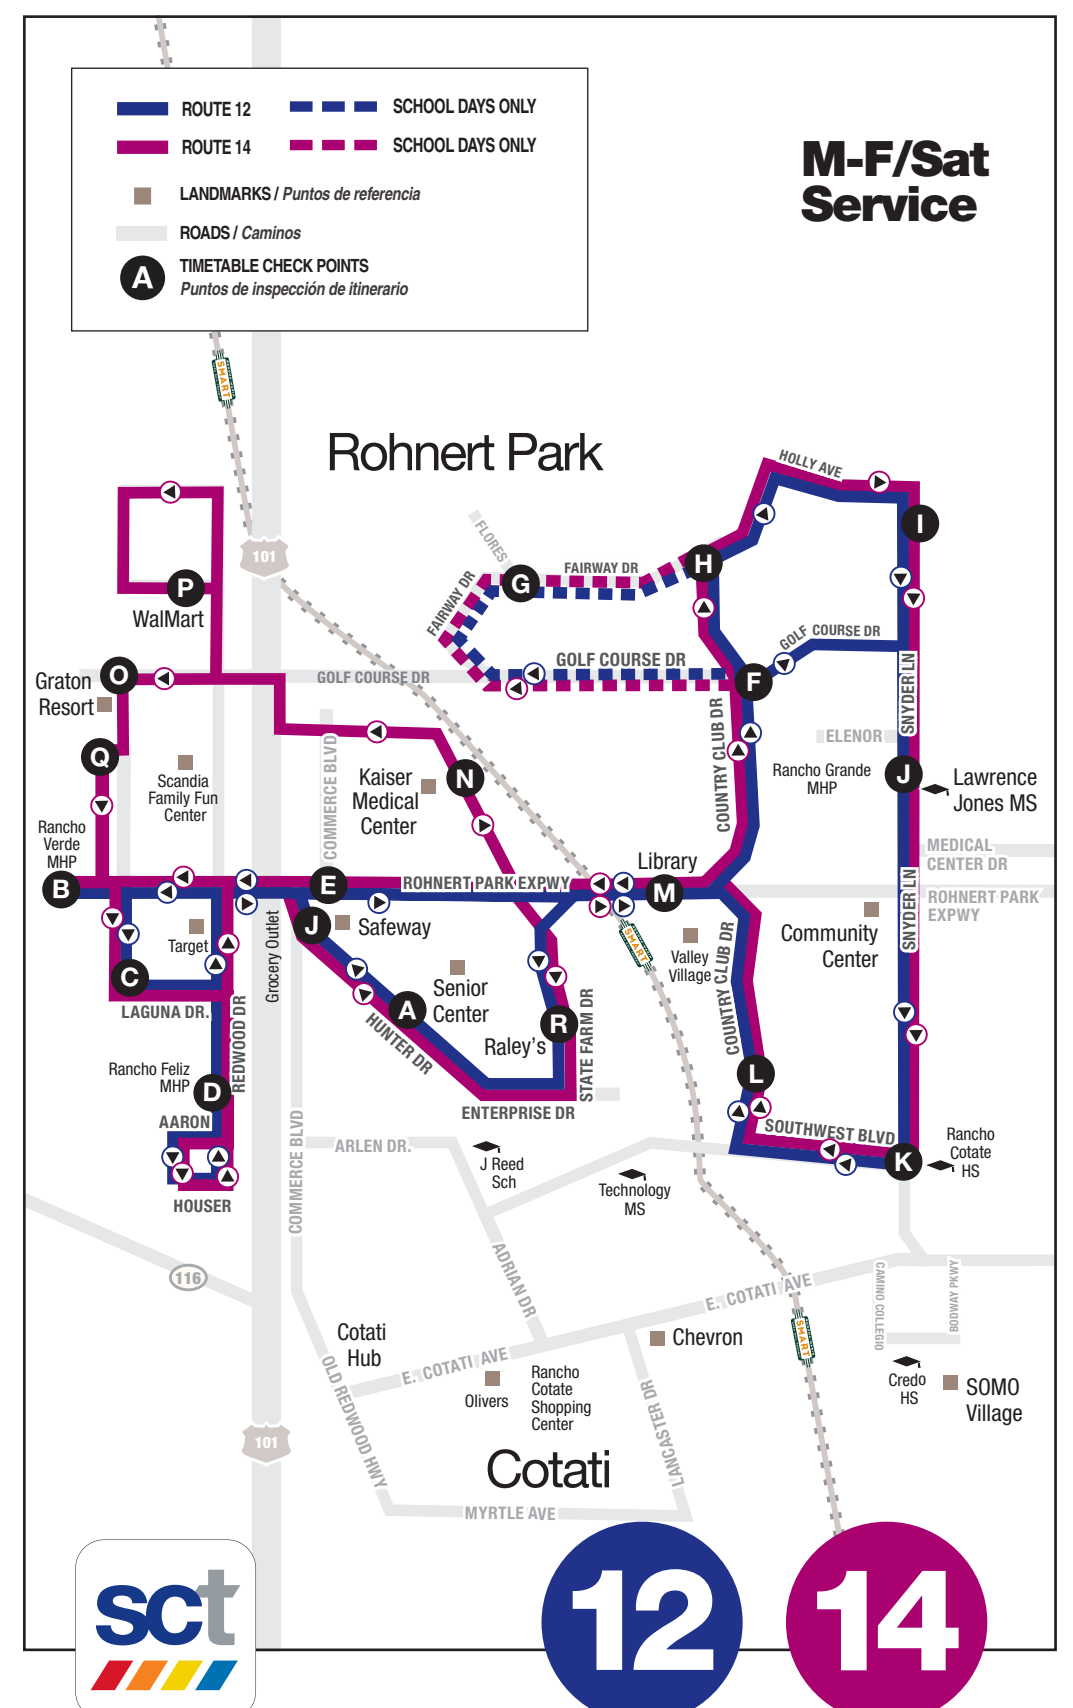

12/14 ROHNERT PARK		Shaded Trips are WEEKDAYS ONLY																	
Route	12	12	12T*	14	12	14	12	14	12	14	12	14	12T*	12T*	12T*	12	14	12	
Hunter Drive / Senior Center	A	6:15	6:55	---	7:33	9:00	9:50	10:50	11:40	12:40	1:30	2:30	3:25	---	---	---	4:25	5:15	6:15
Rancho Verde Mobile Home Park	B	6:22	7:02	7:27	7:40	9:07	---	10:57	---	12:47	---	2:37	---	---	3:17	3:58	4:32	---	6:22
Reading Cinemas (on Labath Ave.)	C	6:23	7:03	7:28	7:41	9:08	---	10:58	---	12:48	---	2:38	---	---	3:18	3:59	4:33	---	6:23
Rancho Feliz Mobile Home Park	D	6:25	7:05	7:30	7:43	9:10	---	11:00	---	12:50	---	2:40	---	---	3:20	4:01	4:35	---	6:25
Chase Bank	E	6:31	7:11	7:36	7:49	9:16	9:52	11:06	11:42	12:56	1:32	2:46	3:27	---	3:26	4:07	4:41	5:17	6:31
Country Club / Golf Course	F	6:37	7:17	7:42	7:55	9:22	9:58	11:12	11:48	1:02	1:38	2:52	3:33	---	3:32	4:13	4:47	5:23	6:37
Fairway / Flores	G	---	---	7:45	7:58	---	---	---	---	---	---	---	---	---	3:35	4:16	---	---	---
Fairway / Country Club	H	---	---	7:47	8:00	---	10:04	---	11:54	---	1:44	---	3:39	---	3:37	4:18	---	5:29	---
Snyder Lane / Holly	I	---	---	7:50	8:03	---	10:07	---	11:57	---	1:47	---	3:42	---	3:40	4:21	---	5:32	---
Lawrence Jones Middle School	J	6:42	7:22	7:55	8:05	9:27	10:09	11:17	11:59	1:07	1:49	2:57	3:44	3:05	3:42	4:23	4:52	5:34	6:42
Rancho Cotate High School	K	6:45	7:25	8:05	8:15	9:30	10:12	11:20	12:02	1:10	1:52	3:00	3:50	---	3:45	4:26	4:55	5:37	6:45
Country Club / Civic Center Dr.	L	6:48	7:28	---	8:17	9:33	10:14	11:23	12:04	1:13	1:54	3:03	3:52	---	3:47	4:28	4:58	5:39	6:48
Rohnert Park Library / RP SMART Station	M	6:49	7:29	---	8:18	9:34	10:15	11:24	12:05	1:14	1:55	3:04	3:53	---	3:48	4:29	4:59	5:40	6:49
SMART arrives/departs-Southbound	M-F Only	6:57	8:01	---	8:33	9:37	10:41	---	---	1:36	2:40	3:12	3:44	---	---	---	5:20	5:52	6:56
SMART arrives/departs-Northbound	M-F Only	7:05	7:37	---	8:41	---	10:17	11:53	---	1:12	---	3:20	3:52	---	---	---	4:56	6:00	7:36
Kaiser Medical Center	N	---	---	---	8:20	---	10:17	---	12:07	---	1:57	---	3:55	---	---	---	---	5:42	---
Graton Resort (Redwood Dr / Golf Course Dr)	O	---	---	---	8:25	---	10:22	---	12:12	---	2:02	---	4:00	---	---	---	---	5:47	---
Wal-Mart (parking lot)	P	---	---	---	8:28	---	10:25	---	12:15	---	2:05	---	4:03	---	---	---	---	5:50	---
Labath / Martin	Q	---	---	---	8:32	---	10:29	---	12:19	---	2:09	---	4:07	---	---	---	---	5:54	---
Raley's Town Center	R	6:50	7:30	---	8:38	9:35	10:35	11:25	12:25	1:15	2:15	3:05	4:13	---	---	4:31	5:00	6:00	6:50
Hunter Drive / Senior Center	A	6:52	7:32	---	8:40	9:37	10:37	11:27	12:27	1:17	2:17	3:07	4:15	---	---	4:33	5:02	6:02	6:52
Bus Continues as Route No.	A	10	10	---	10	10	10	10	10	10	10	10	10	12T	12T	---	10	10	---
*School Days Only		6:55	7:55	---	9:00	9:50	10:50	11:40	12:40	1:30	2:30	3:25	4:25	3:17	3:58	---	5:15	6:15	---