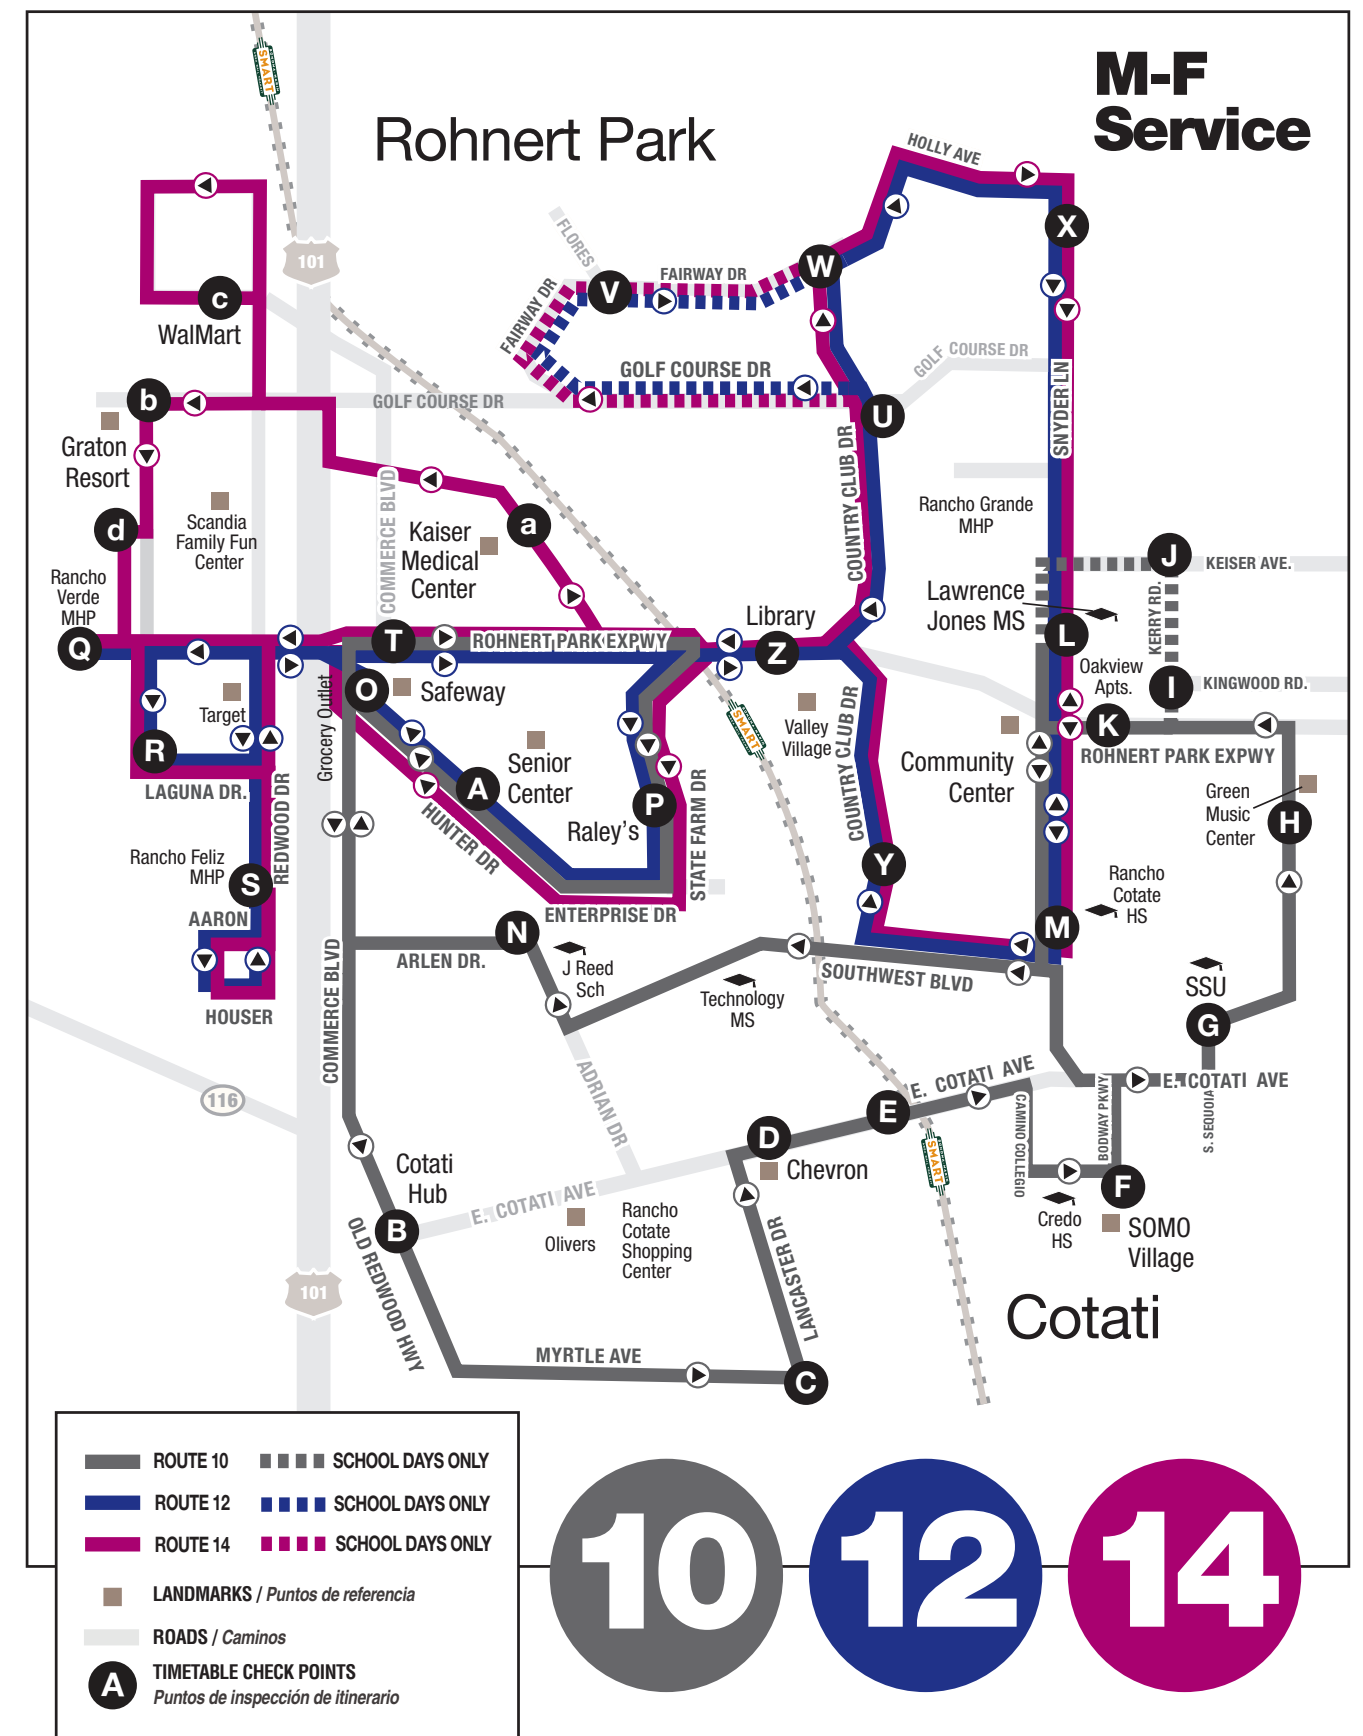

RT 12/14 ROHNERT PARK						
Route	12T	14	12T	12T	12T	
Monday-Friday						
	AM		PM			
Hunter Dr / Senior Center	A	---	7:33	---	---	---
Rancho Verde Mobile Home Park	Q	7:27	7:40	---	3:17	3:58
Reading Cinemas (on Labath Ave.)	R	7:28	7:41	---	3:18	3:59
Rancho Feliz Mobile Home Park	S	7:30	7:43	---	3:20	4:01
Chase Bank	T	7:36	7:49	---	3:26	4:07
Country Club / Golf Course	U	7:42	7:55	---	3:32	4:13
Fairway / Flores	V	7:45	7:58	---	3:35	4:16
Fairway / Country Club	W	7:47	8:00	---	3:37	4:18
Snyder Lane / Holly	X	7:50	8:03	---	3:40	4:21
Lawrence Jones Middle School	L	7:55	8:05	3:05	3:42	4:23
Rancho Cotate High School	M	8:05	8:15	---	3:45	4:26
Country Club / Civic Center Dr	Y	---	8:17	---	3:47	4:28
Rohnert Park Library--RP SMART Station	Z	---	8:18	---	3:48	4:29
Kaiser Medical Center	a	---	8:20	---	---	---
Graton Resort (Redwood Dr / Golf Course Dr)	b	---	8:25	---	---	---
Wal-Mart (parking lot)w	c	---	8:28	---	---	---
Labath / Martin	d	---	8:32	---	---	---
Raley's Town Center	P	---	8:38	---	---	4:31
Hunter Dr / Senior Center	A	---	8:40	---	---	4:33
Bus Continues as Route No.			10	12T	12T	
		---	9:00	3:17	3:58	---

Schedule Note: Blue and Orange shaded trips indicate route continuations. Highlighted trips indicate school arrival/departure times.