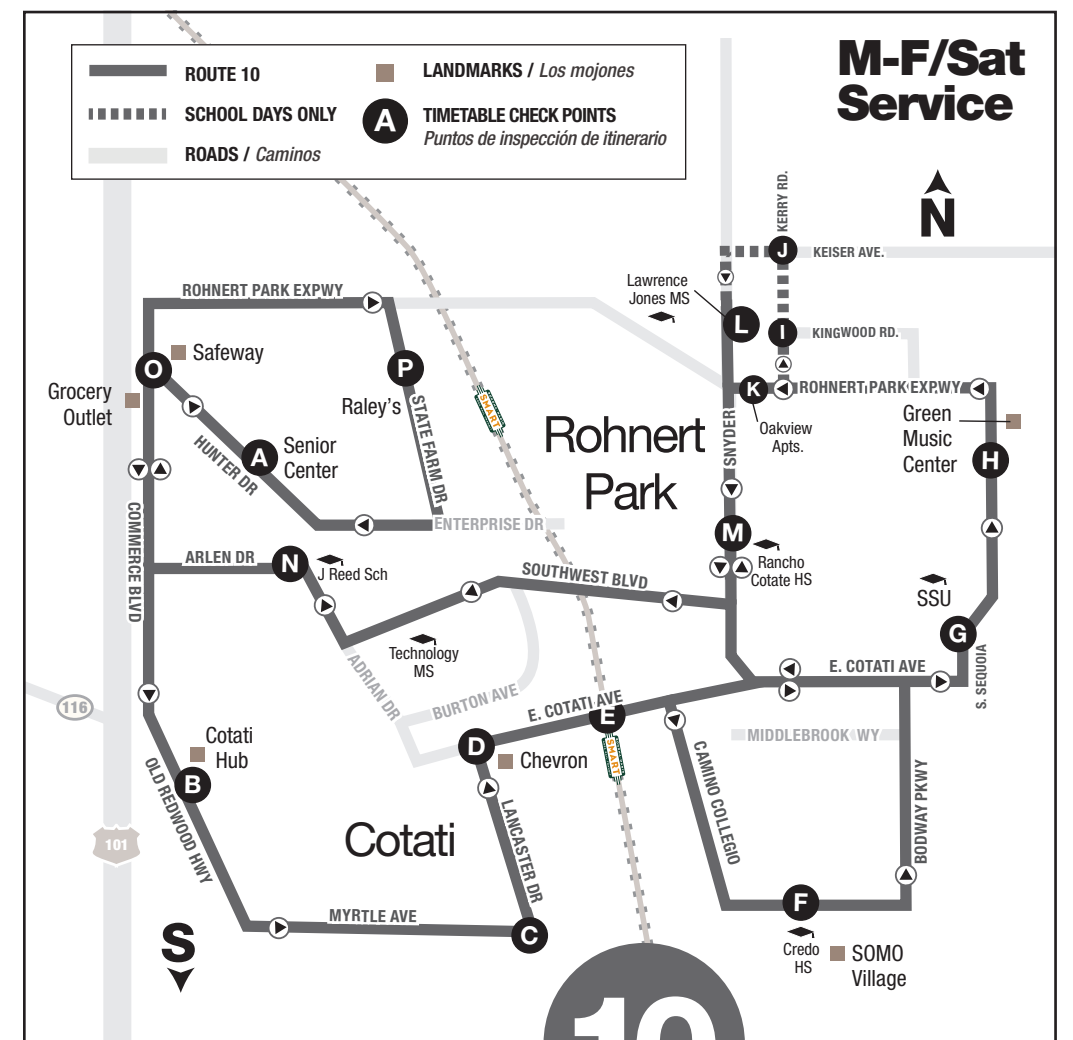

(Bus travels down the schedule / El horario se lee de arriba hacia abajo, en columnas.)
Regular type = AM Bold type = PM