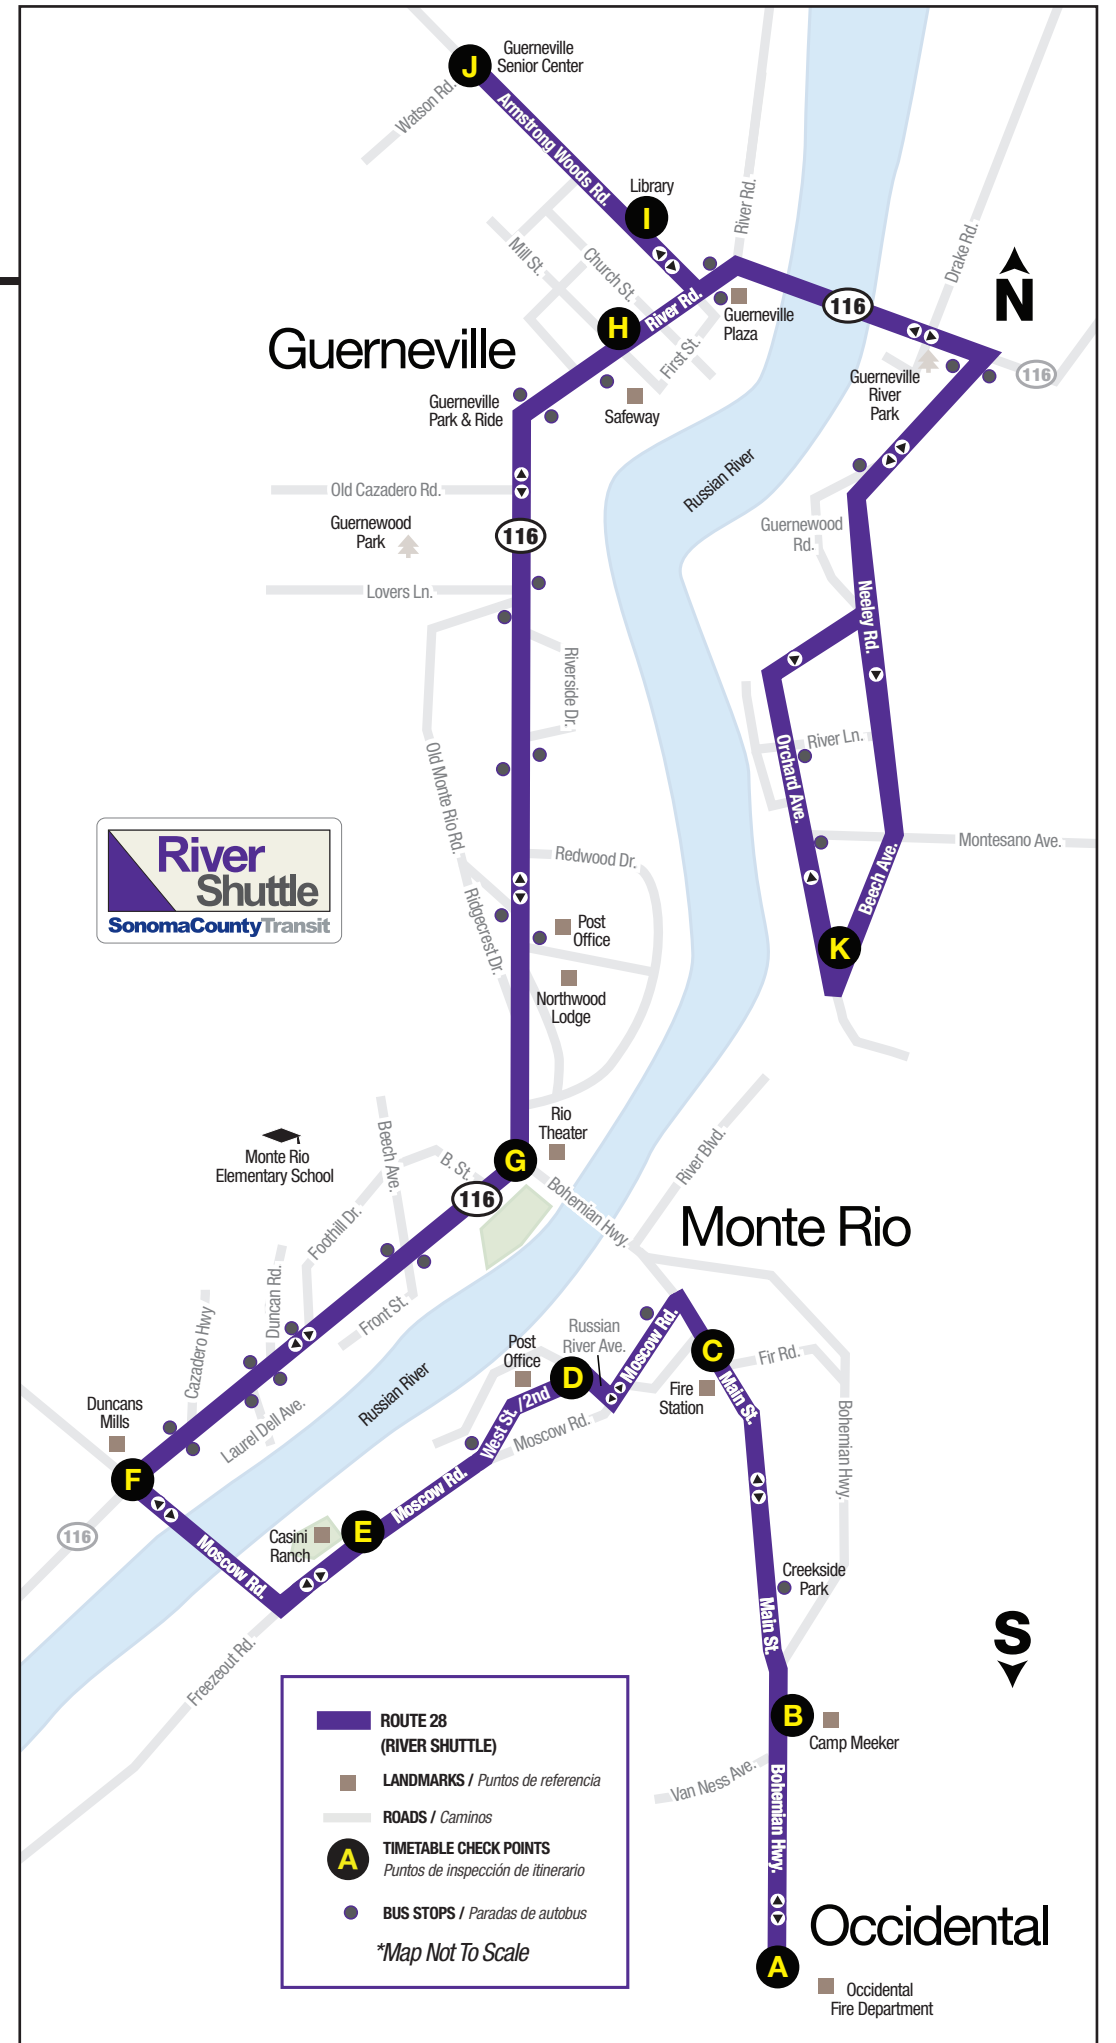

Bus Stop List

Route 28 — Guerneville / Monte Rio / Duncan Mills / Occidental

Timepoint	Stop Location	Cross Street	Landmark	City	Stop #
H	Highway 116	Mill Street	West County Services Center	Guerneville	690
	Highway 116	(bus turnout)	Guerneville Park & Ride Lot	Guerneville	691
	Highway 116	Lovers/Guerneville Ln.	W. of Hulbut Creek Bridge	Guerneville Park	692
	Highway 116	Riverside Drive	George's Hideaway	Guerneville	693
	Highway 116	Ridgecrest	Ac. Northwood Lodge/Golf Course	Northwood	694
G	Highway 116	Church Street	@ street sign	Monte Rio	695.1
	Highway 116	Beech Avenue	@ stop sign	Monte Rio	695.2
	Highway 116	Duncan Road	@ street sign	Duncans Mills	695.3
	Highway 116	Laurel Dell Avenue	@ street sign	Duncans Mills	695.4
	Highway 116	Cazadero Highway	utility pole west of intersection	Duncans Mills	695.5
F	Moscow Road	Highway 116	Duncans Mills Museum	Duncans Mills	695.6
E	Moscow Road	Casini Ranch	Casini Ranch Campground	Duncans Mills	173.3
D	Moscow Road	Russian River Ave.	@ Road Narrows sign	Villa Grande	173.1
	West Street	Fifth Street	Ac. Villa Grande Post Office	Villa Grande	Flag
	West Street	Moscow Road	@ Intersection	Villa Grande	173.2
C	Main Street	Starrett Hill Road	Monte Rio Fire Station	Monte Rio	697
	Main Street	(turnaround)	Creekside Park (skateboard park)	Monte Rio	172
B	Bohemian Hwy.	Market Street	Old Shelter N. of Camp Meeker PO	Camp Meeker	698
	Main Street	Hill Street	North of Occidental Area Health Center	Occidental	170
A	Bohemian Hwy.	Hill Street	Occidental Fire Dept./tennis courts	Occidental	170.1